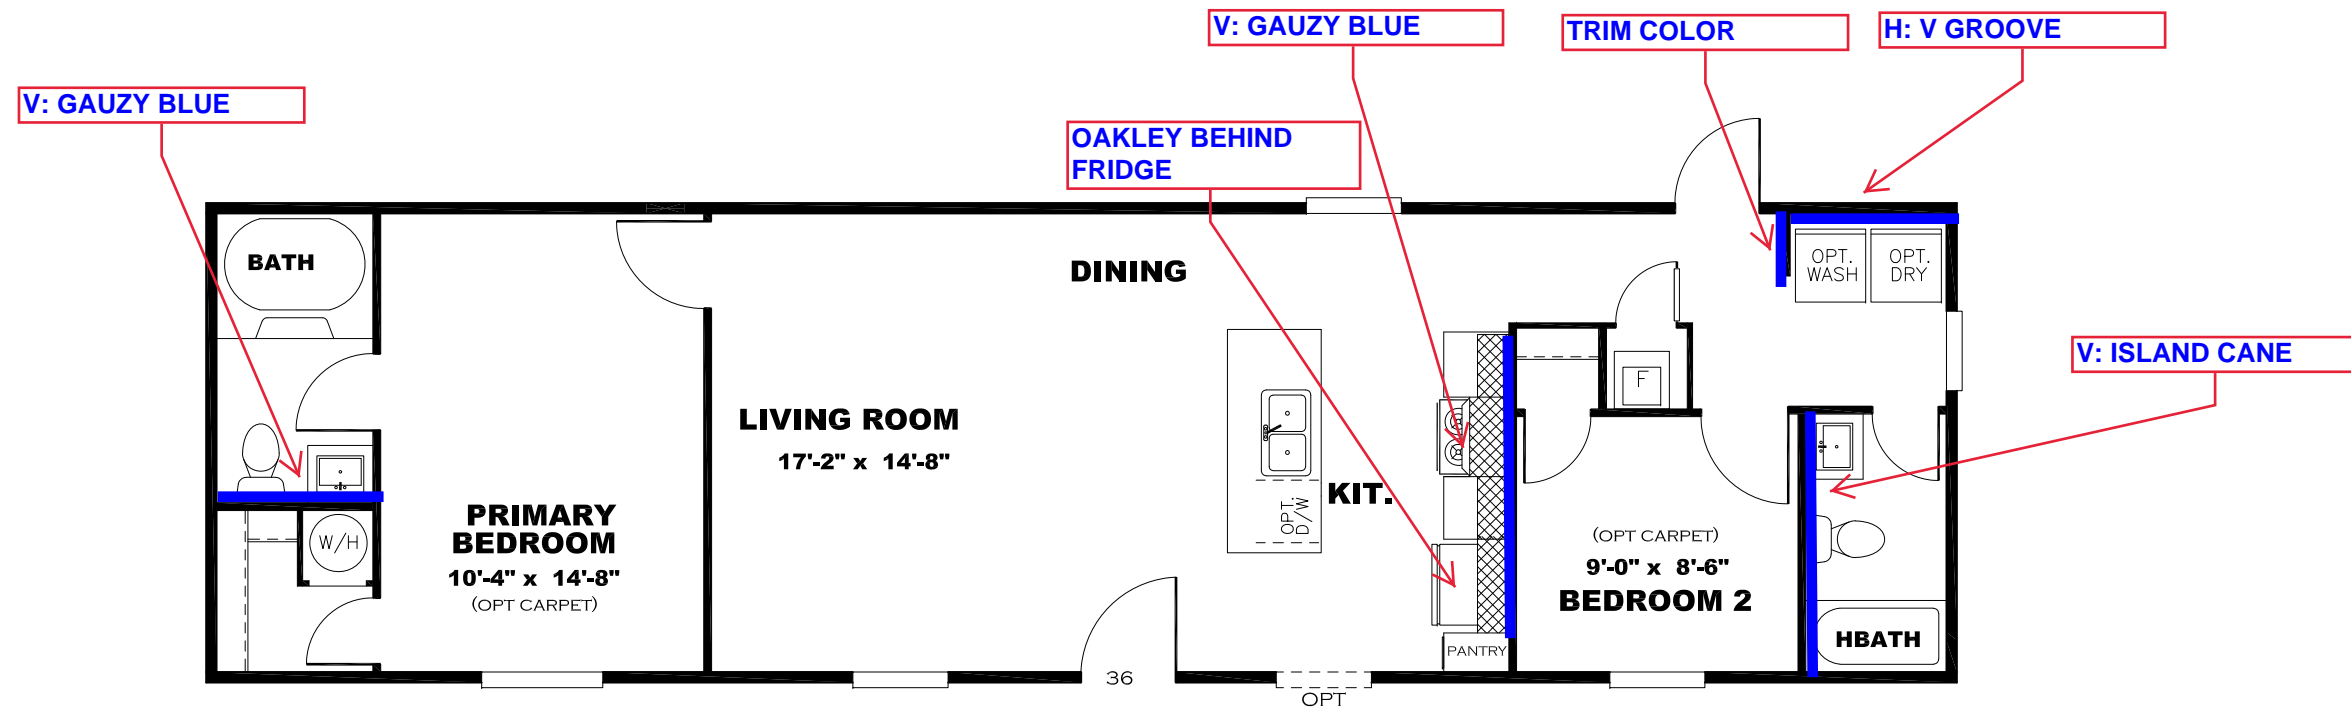

**** BAYOU BLUE DECOR ****

KITCHEN CABINET COLOR : OAKLEY
KITCHEN COUNTERTOP COLOR: FROST
KITCHEN ISLAND COLOR: ALABASTER WHITE
KITCHEN ISLAND COUNTERTOP COLOR: FIELD ELM
BATHS CABINET COLOR: OAKLEY
BATHS COUNTERTOP COLOR: FROST
TRIM COLOR: OAKLEY
VINYL COLOR:
CARPET COLOR