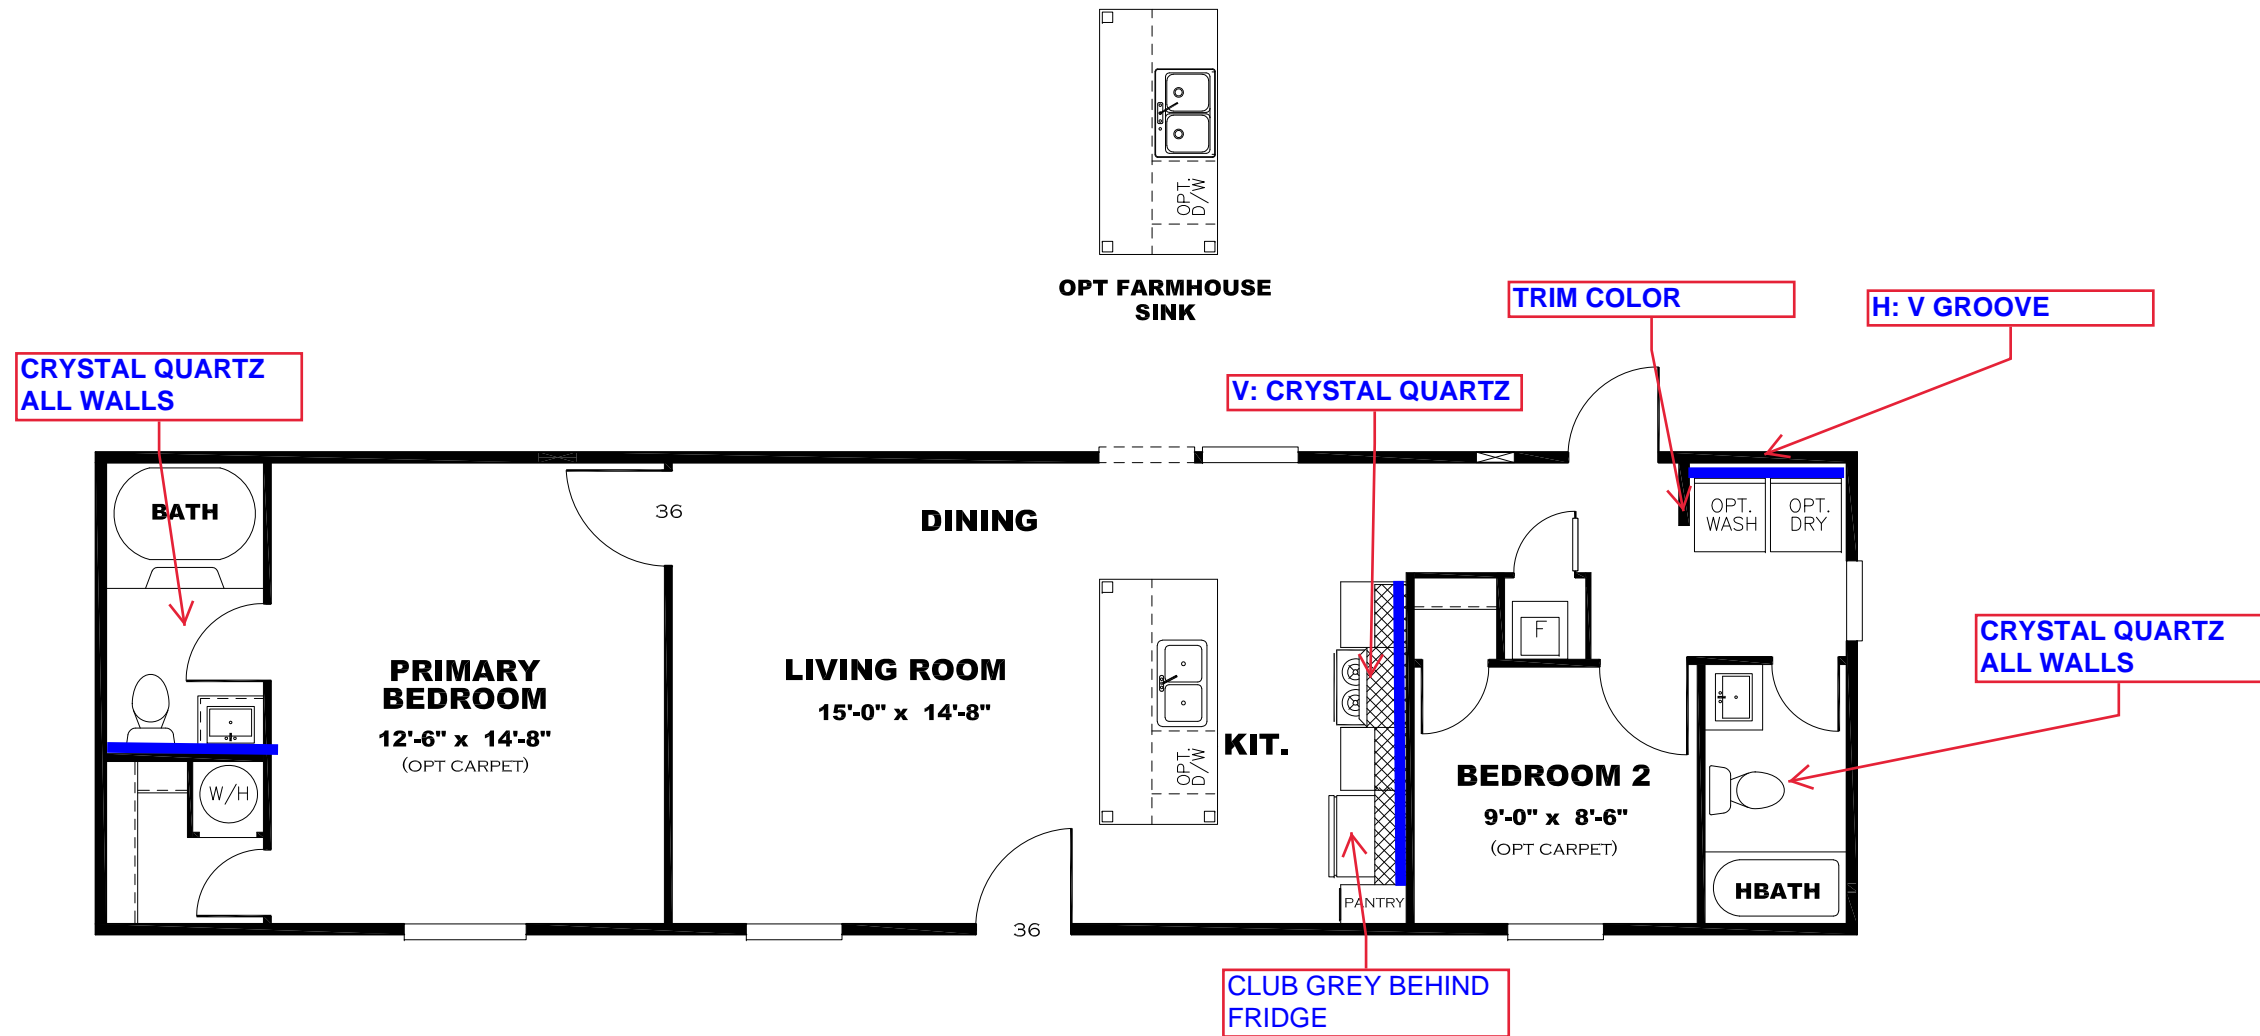

**** KODA CHROME DECOR ****

KITCHEN CABINET COLOR : CLUB GREY
KITCHEN COUNTERTOP COLOR: FROST
KITCHEN ISLAND COLOR: ALABASTER WHITE
KITCHEN ISLAND COUNTERTOP COLOR: WHITE CYPRESS
BATHS CABINET COLOR: CLUB GREY
BATHS COUNTERTOP COLOR: FROST
TRIM COLOR: CLUB GREY
VINYL COLOR:
CARPET COLOR