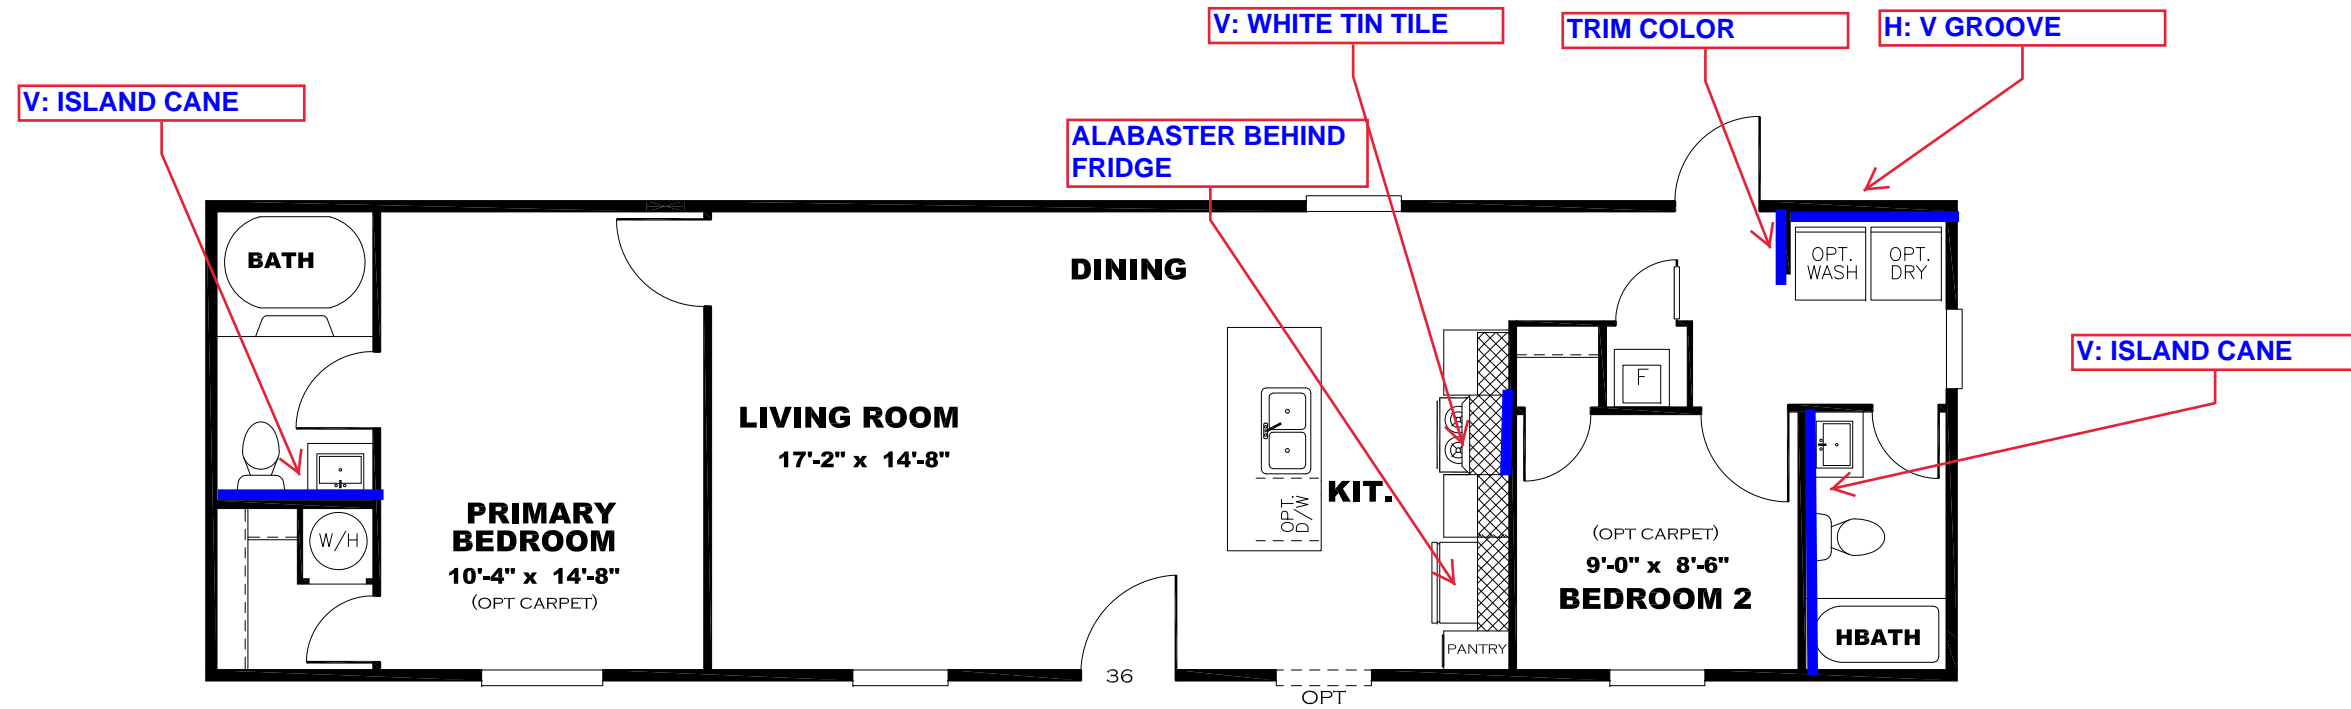

**\*\* SWEET MAGNOLIA DECOR \*\***

**KITCHEN CABINET COLOR : ALABASTER WHITE**  
**KITCHEN COUNTERTOP COLOR: LISOLA**  
**KITCHEN ISLAND COLOR: OAKLEY**  
**KITCHEN ISLAND COUNTERTOP COLOR: WHITE CYPRESS**  
**BATHS CABINET COLOR: ALABASTER WHITE**  
**BATHS COUNTERTOP COLOR: LISOLA**  
**TRIM COLOR: OAKLEY**  
**VINYL COLOR:**  
**CARPET COLOR**