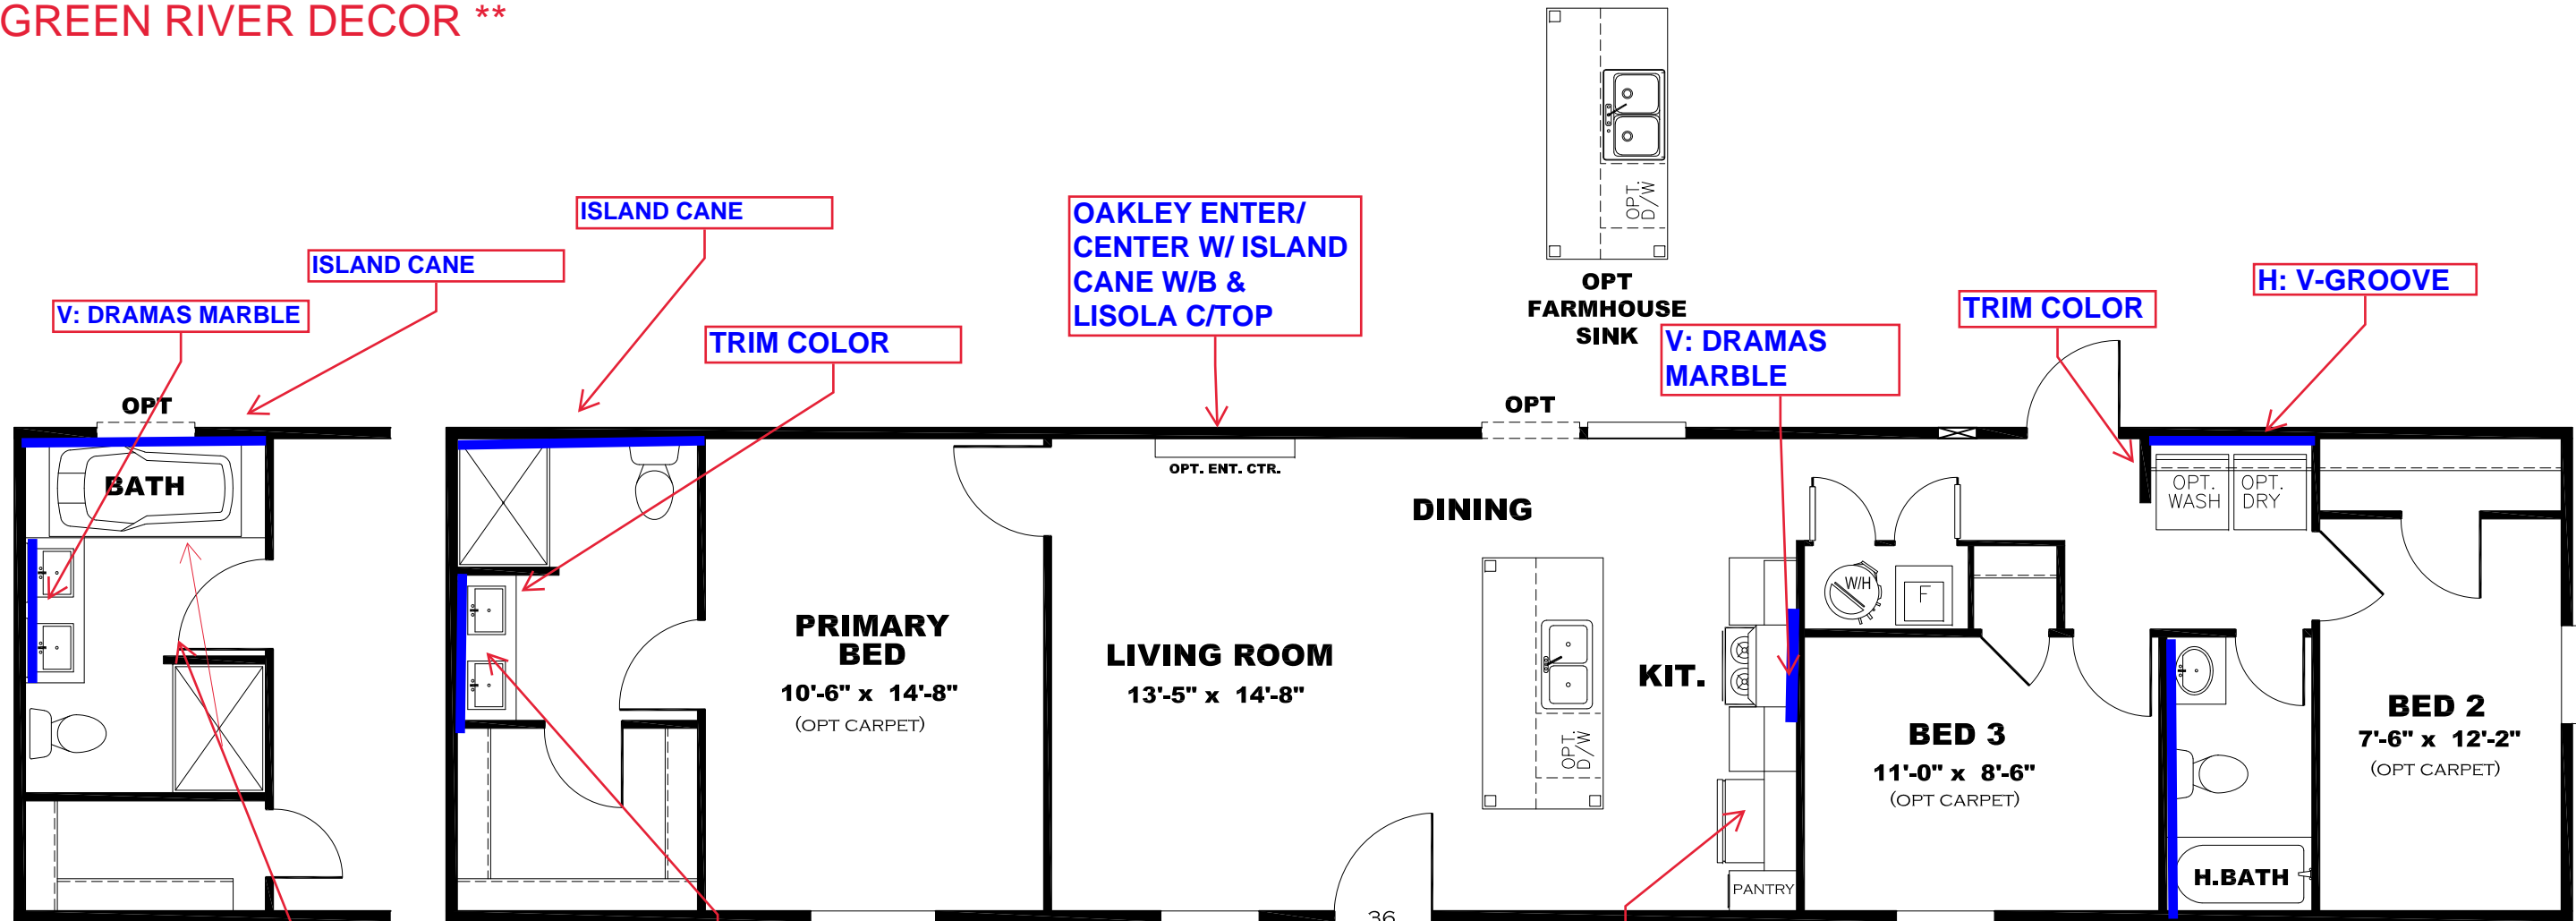

**\*\* GREEN RIVER DECOR \*\***

**OPTIONAL VENETIAN BATH**

**V: DRAMAS MARBLE**

**OAKLEY BEHIND FRIDGE**

**TRIM COLOR**

**KITCHEN CABINET COLOR : OAKLEY**  
**KITCHEN COUNTERTOP COLOR: LISOLA**  
**KITCHEN ISLAND COLOR: PLOVER**  
**KITCHEN ISLAND COUNTERTOP COLOR: FIELD ELM**  
**BATHS CABINET COLOR: OAKLEY**  
**BATHS COUNTERTOP COLOR: LISOLA**  
**TRIM COLOR: OAKLEY**  
**VINYL COLOR:**  
**CARPET COLOR:**

**DRAWING# MAC-22S162**  
**MODEL# MAC16663A**  
**16' x 66' CLASSIC**