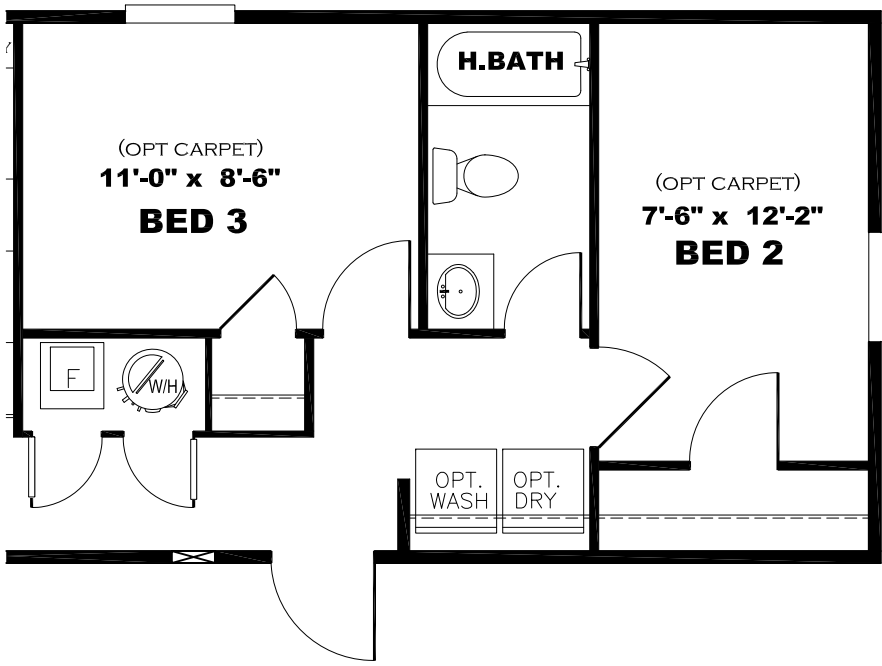

**\*\* GREEN RIVER DECOR \*\***

**OPTIONAL VENETIAN BATH**

**V: DRAMAS MARBLE**

**OAKLEY BEHIND FRIDGE**

**TRIM COLOR**

**KITCHEN CABINET COLOR : OAKLEY**  
**KITCHEN COUNTERTOP COLOR: LISOLA**  
**KITCHEN ISLAND COLOR: PLOVER**  
**KITCHEN ISLAND COUNTERTOP COLOR: FIELD ELM**  
**BATHS CABINET COLOR: OAKLEY**  
**BATHS COUNTERTOP COLOR: LISOLA**  
**TRIM COLOR: OAKLEY**  
**VINYL COLOR:**  
**CARPET COLOR:**

**DRAWING# MAC-22S162**  
**MODEL# MAC16663A**  
**16' x 66' CLASSIC**