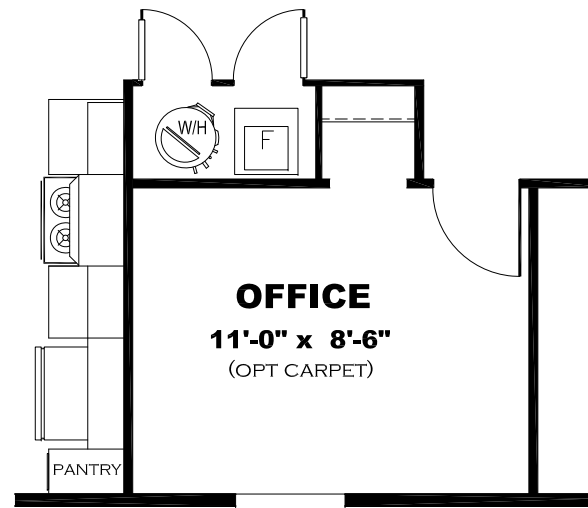

**\*\* GREEN RIVER DECOR \*\***

**OPTIONAL VENETIAN BATH**

**V: DRAMAS MARBLE**

**OAKLEY BEHIND FRIDGE**

**TRIM COLOR**

**KITCHEN CABINET COLOR : OAKLEY**  
**KITCHEN COUNTERTOP COLOR: LISOLA**  
**KITCHEN ISLAND COLOR: PLOVER**  
**KITCHEN ISLAND COUNTERTOP COLOR: FIELD ELM**  
**BATHS CABINET COLOR: OAKLEY**  
**BATHS COUNTERTOP COLOR: LISOLA**  
**TRIM COLOR: OAKLEY**  
**VINYL COLOR:**  
**CARPET COLOR:**

**DRAWING# MAC-22S162**  
**MODEL# MAC16663A**  
**16' x 66' CLASSIC**