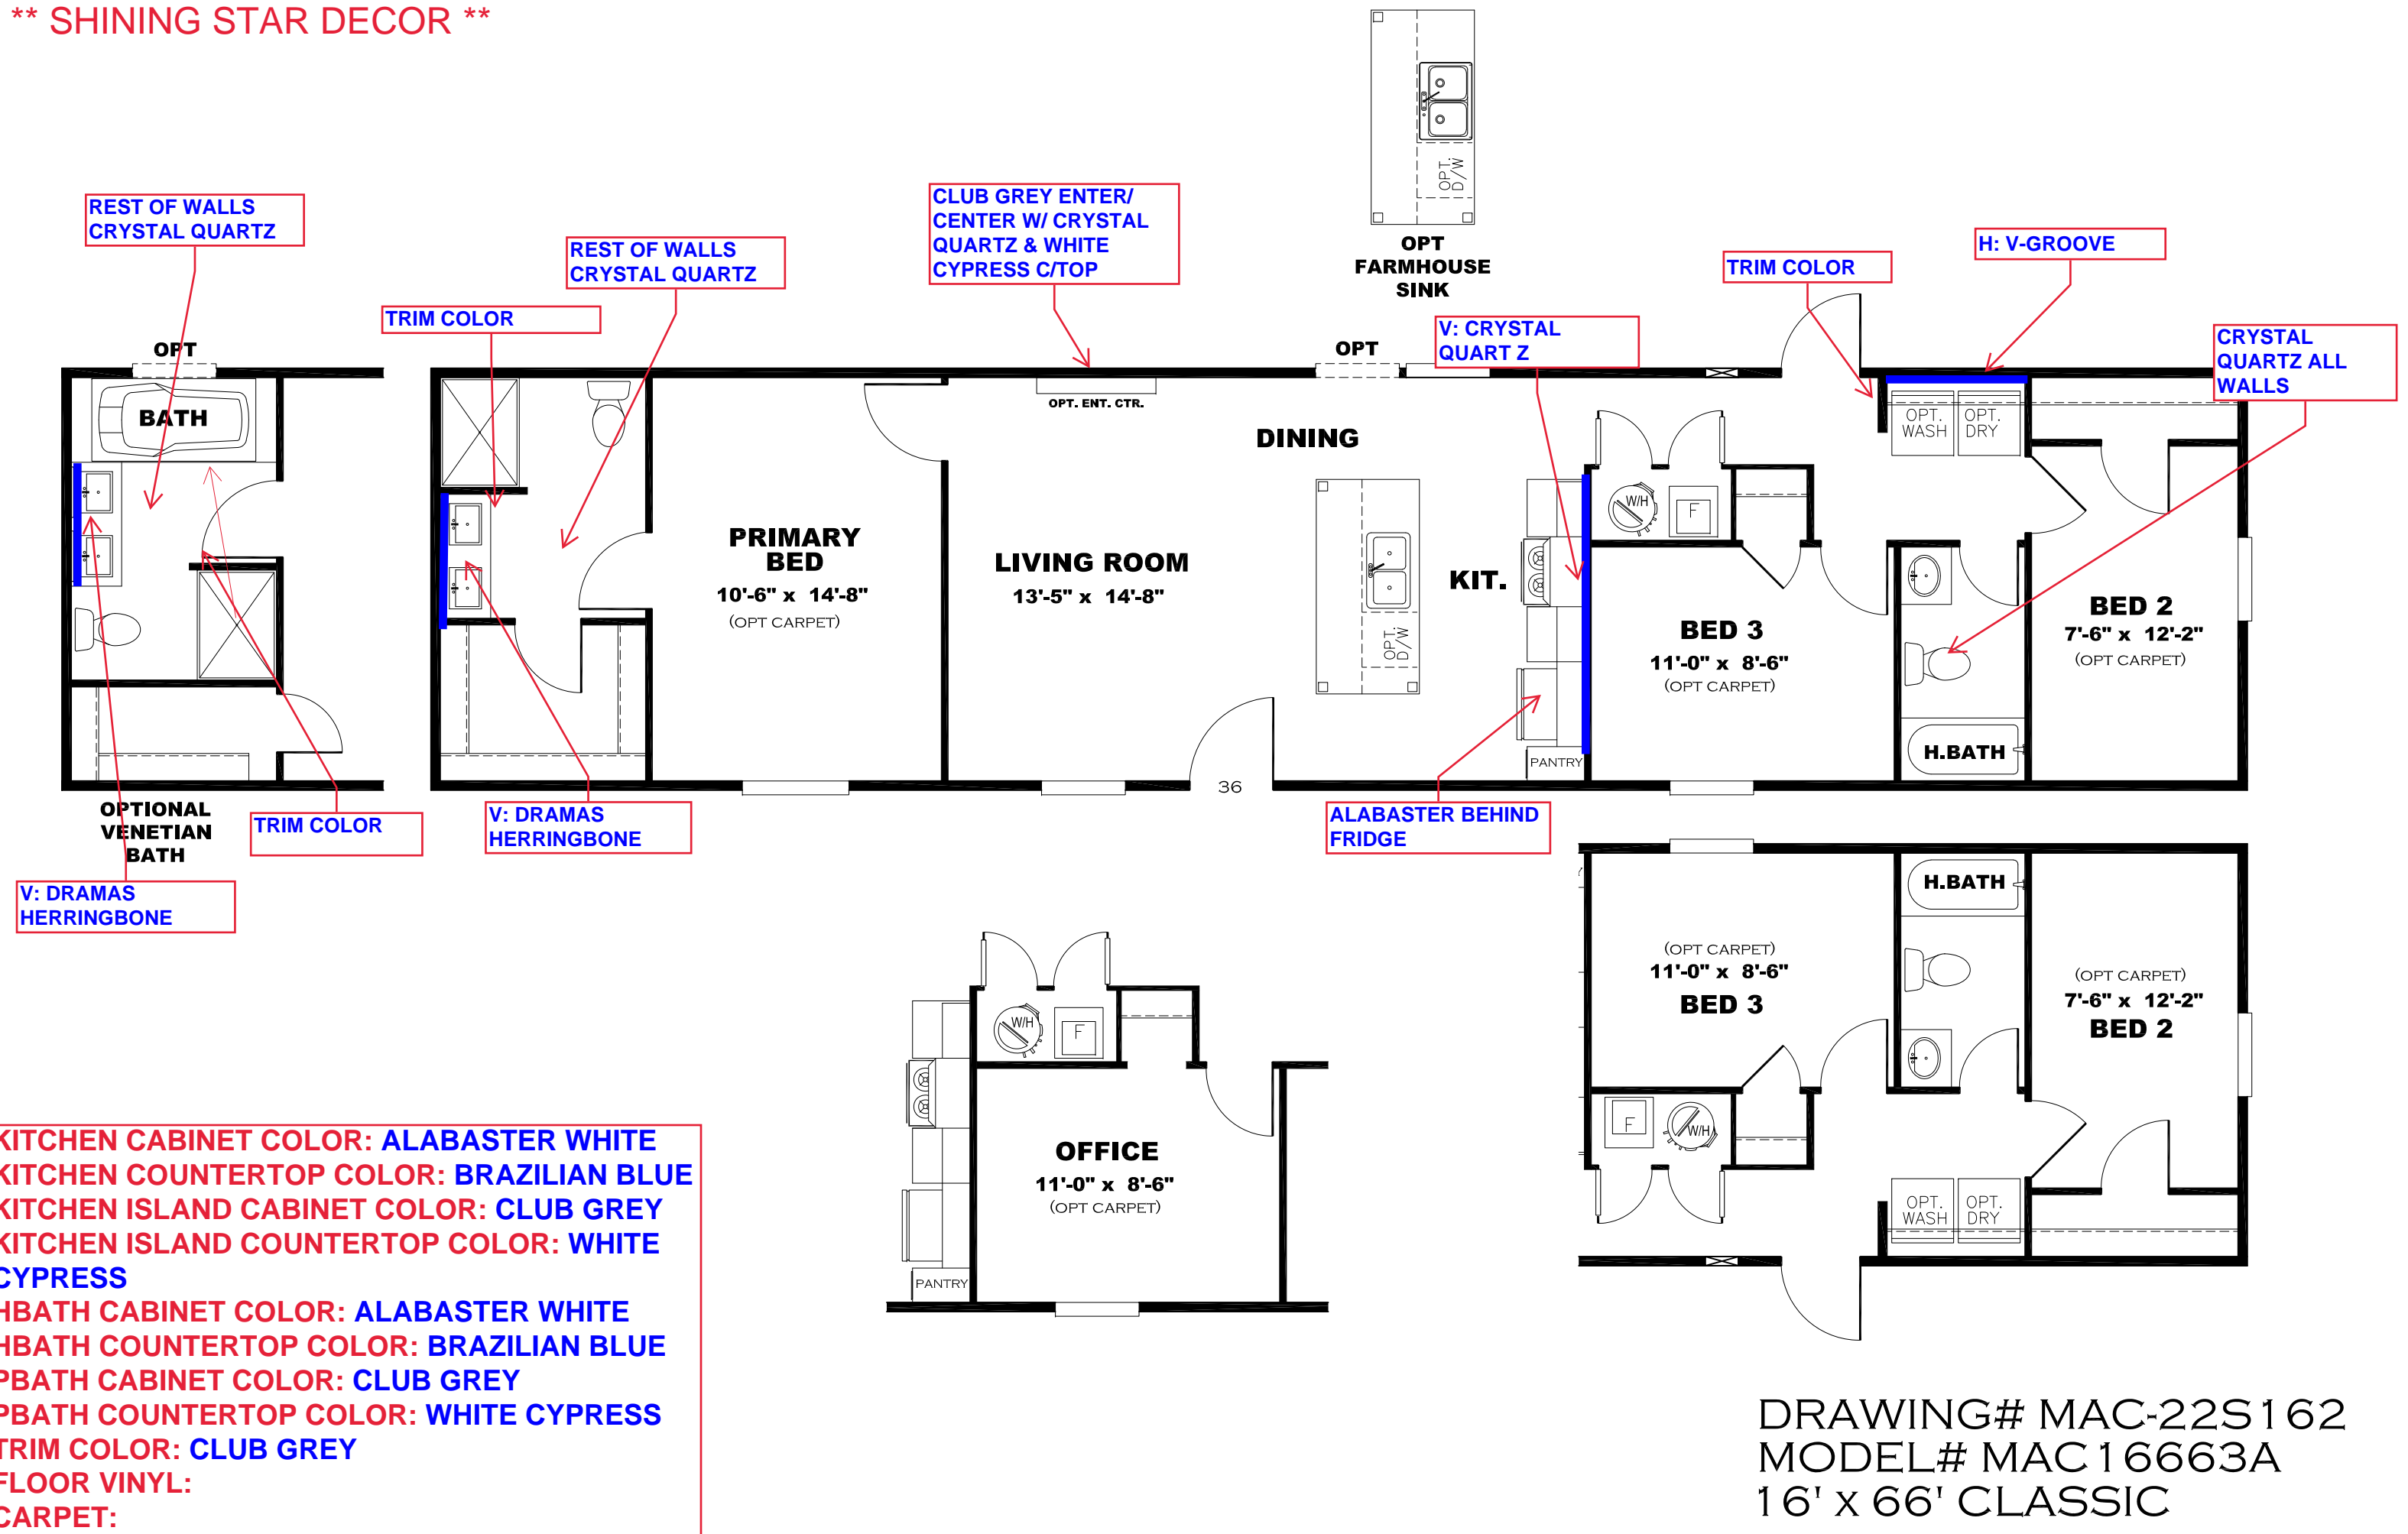

**\*\* SHINING STAR DECOR \*\***

DRAWING# MAC-22S162  
 MODEL# MAC16663A  
 16' x 66' CLASSIC