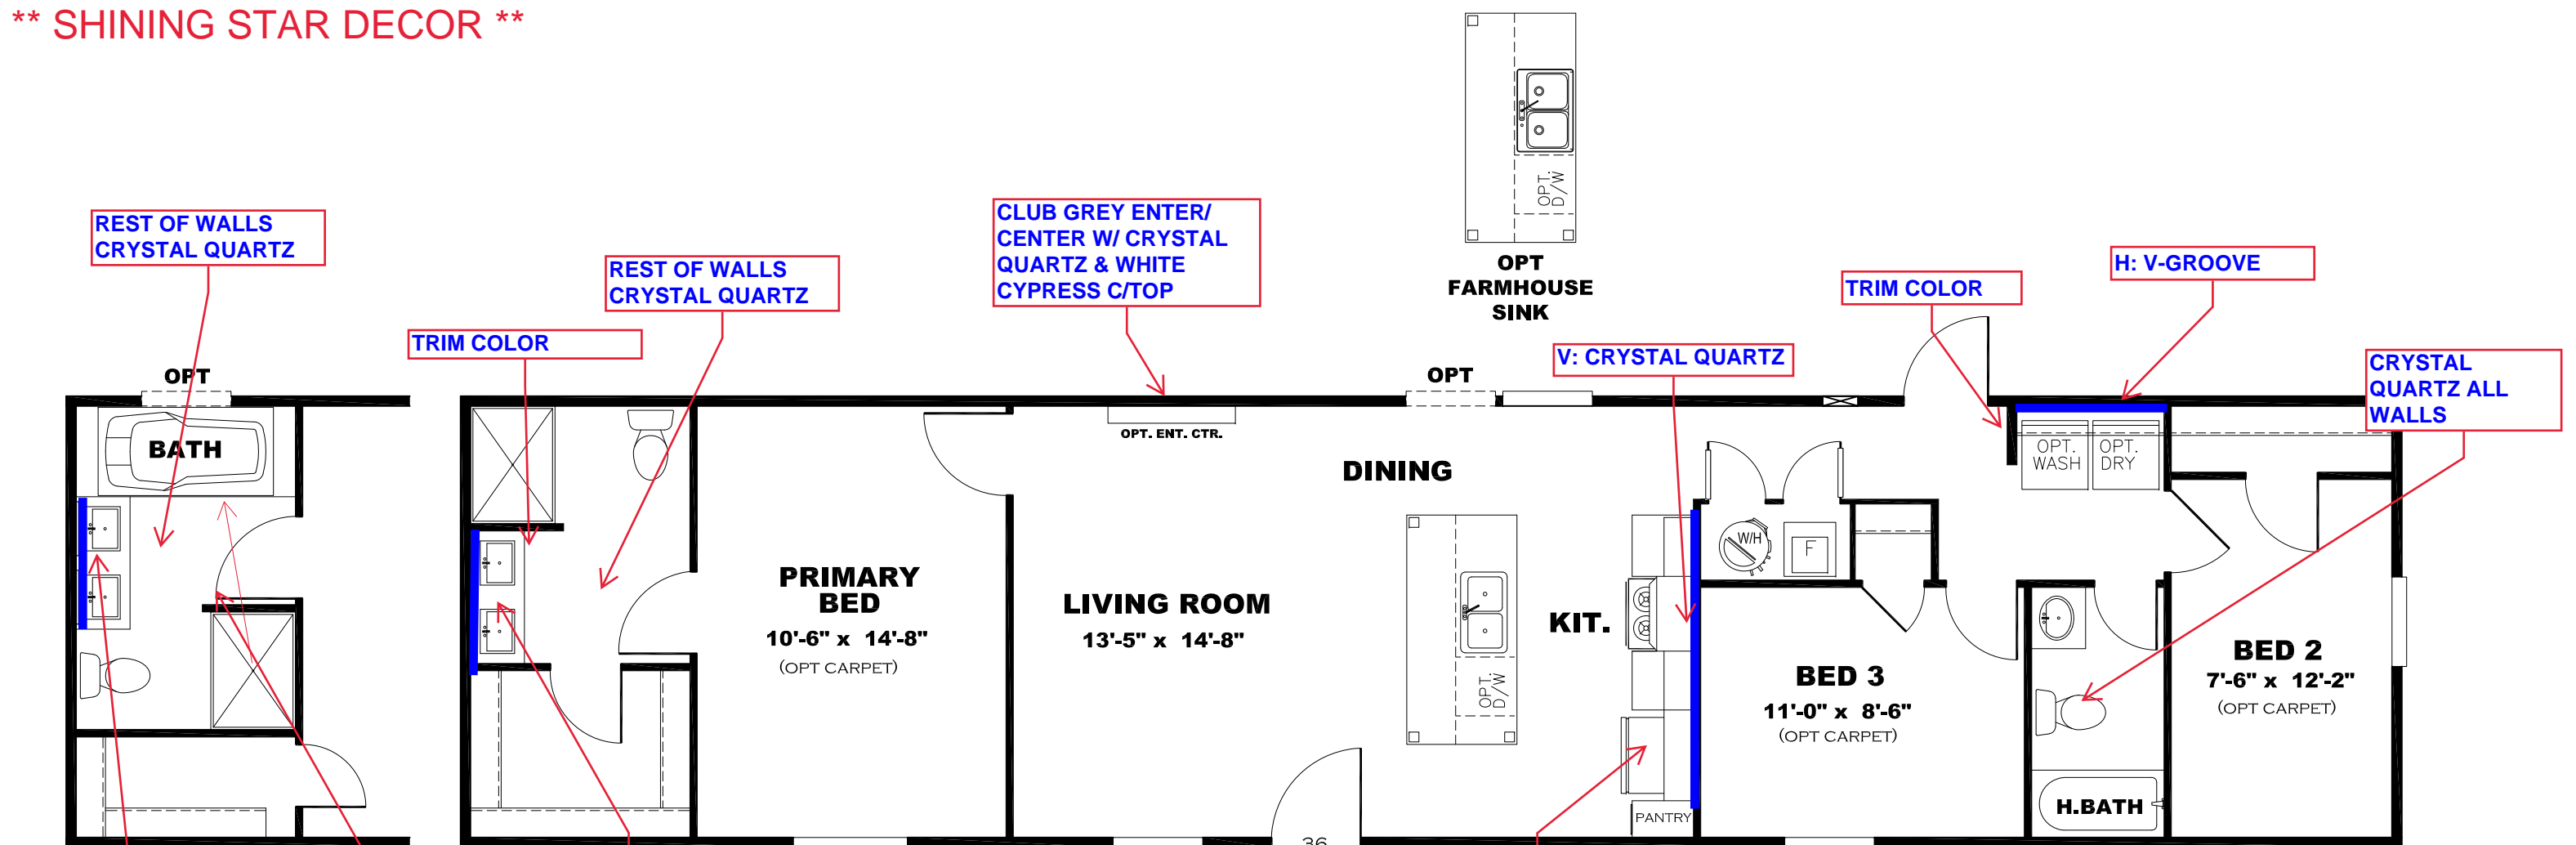

**** SHINING STAR DECOR ****

KITCHEN CABINET COLOR: ALABASTER WHITE
KITCHEN COUNTERTOP COLOR: BRAZILIAN BLUE
KITCHEN ISLAND CABINET COLOR: CLUB GREY
KITCHEN ISLAND COUNTERTOP COLOR: WHITE CYPRESS
HBATH CABINET COLOR: ALABASTER WHITE
HBATH COUNTERTOP COLOR: BRAZILIAN BLUE
PBATH CABINET COLOR: CLUB GREY
PBATH COUNTERTOP COLOR: WHITE CYPRESS
TRIM COLOR: CLUB GREY
FLOOR VINYL:
CARPET:

DRAWING# MAC-22S162
 MODEL# MAC16663A
 16' x 66' CLASSIC