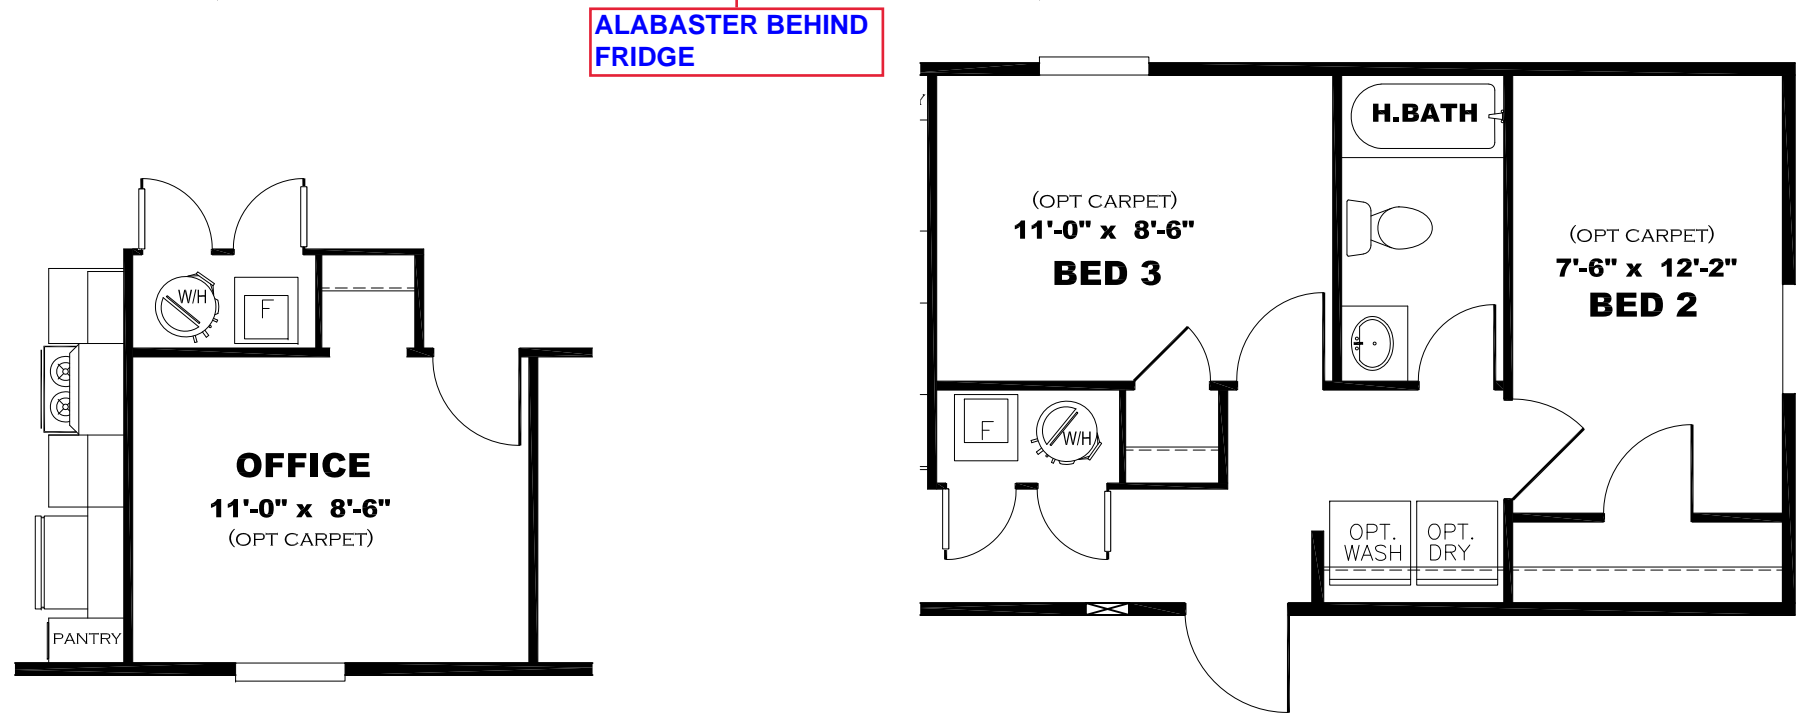

**** SHINING STAR DECOR ****

KITCHEN CABINET COLOR: ALABASTER WHITE
KITCHEN COUNTERTOP COLOR: BRAZILIAN BLUE
KITCHEN ISLAND CABINET COLOR: CLUB GREY
KITCHEN ISLAND COUNTERTOP COLOR: WHITE CYPRESS
HBATH CABINET COLOR: ALABASTER WHITE
HBATH COUNTERTOP COLOR: BRAZILIAN BLUE
PBATH CABINET COLOR: CLUB GREY
PBATH COUNTERTOP COLOR: WHITE CYPRESS
TRIM COLOR: CLUB GREY
FLOOR VINYL:
CARPET:

DRAWING# MAC-22S162
 MODEL# MAC16663A
 16' x 66' CLASSIC