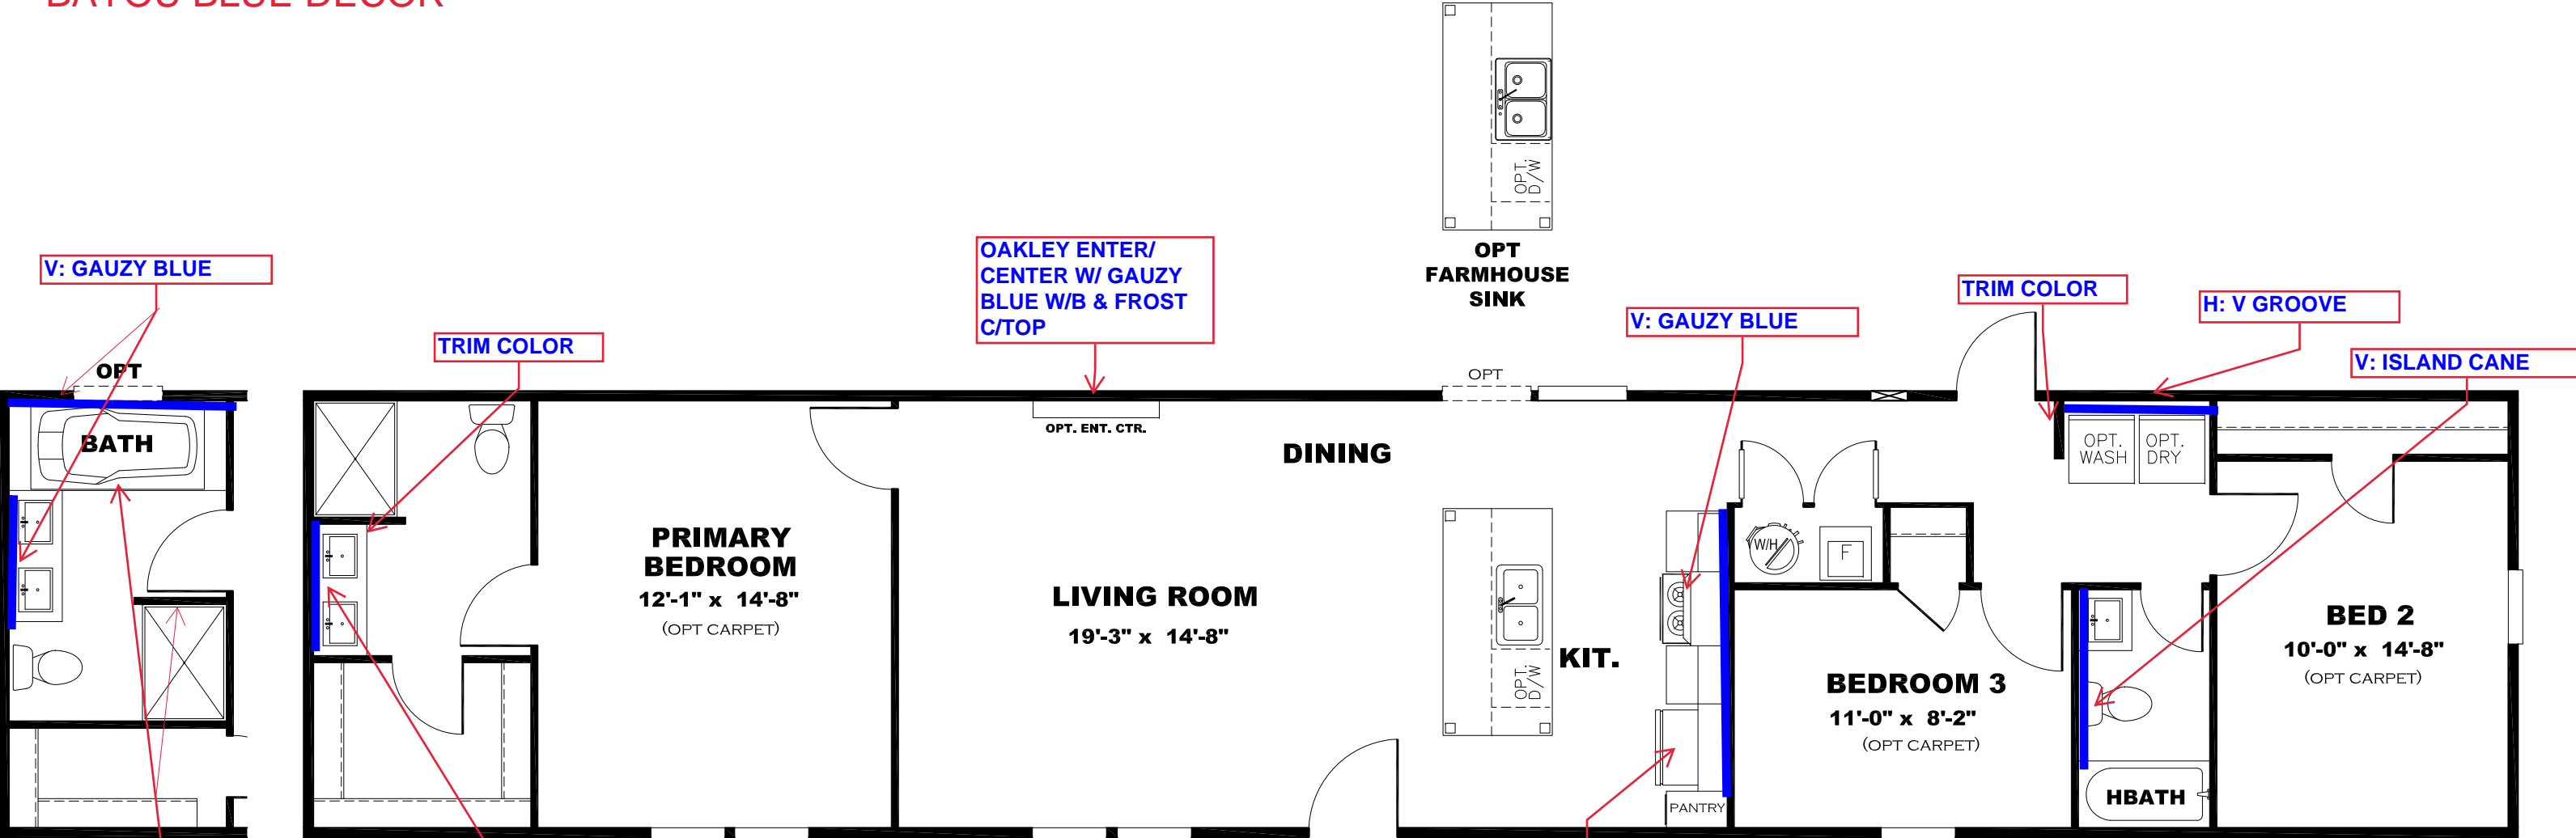

**\*\* BAYOU BLUE DECOR \*\***

**V: GAUZY BLUE**

**OAKLEY BEHIND FRIDGE**

**KITCHEN CABINET COLOR : OAKLEY**  
**KITCHEN COUNTERTOP COLOR: FROST**  
**KITCHEN ISLAND COLOR: ALABASTER WHITE**  
**KITCHEN ISLAND COUNTERTOP COLOR: FIELD ELM**  
**BATHS CABINET COLOR: OAKLEY**  
**BATHS COUNTERTOP COLOR: FROST**  
**TRIM COLOR: OAKLEY**  
**VINYL COLOR:**  
**CARPET COLOR**

**DRAWING# MAC-22S163**  
**MODEL# MAC16763A**  
**16' x 76' CLASSIC**