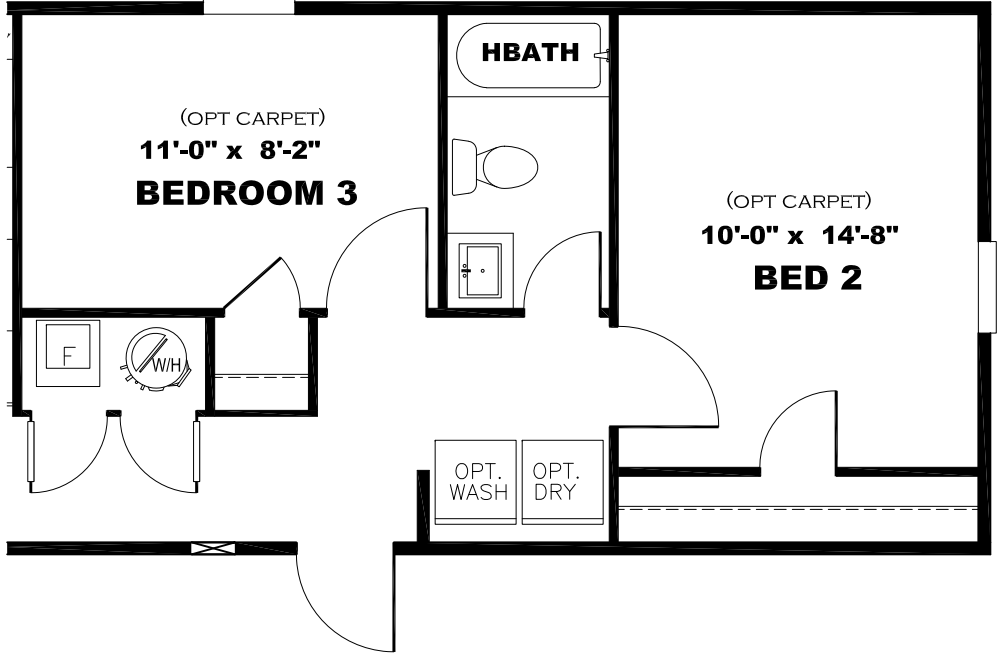

**\*\* BAYOU BLUE DECOR \*\***

**V: GAUZY BLUE**

**OAKLEY BEHIND FRIDGE**

**KITCHEN CABINET COLOR : OAKLEY**  
**KITCHEN COUNTERTOP COLOR: FROST**  
**KITCHEN ISLAND COLOR: ALABASTER WHITE**  
**KITCHEN ISLAND COUNTERTOP COLOR: FIELD ELM**  
**BATHS CABINET COLOR: OAKLEY**  
**BATHS COUNTERTOP COLOR: FROST**  
**TRIM COLOR: OAKLEY**  
**VINYL COLOR:**  
**CARPET COLOR**

**DRAWING# MAC-22S163**  
**MODEL# MAC16763A**  
**16' x 76' CLASSIC**