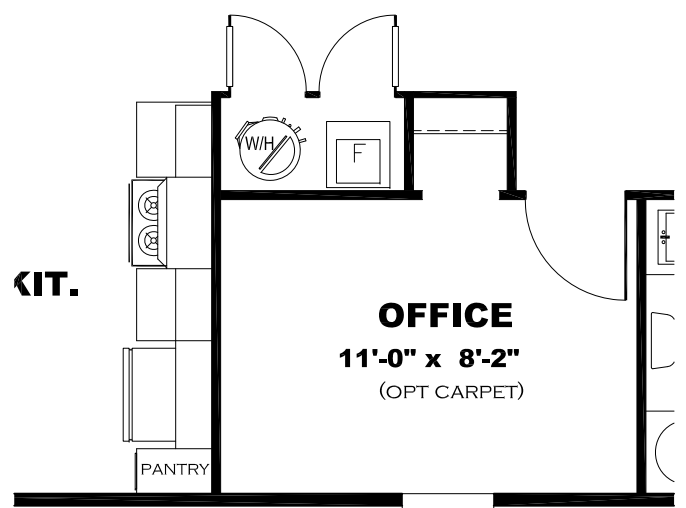

**\*\* BAYOU BLUE DECOR \*\***

**V: GAUZY BLUE**

**OAKLEY BEHIND FRIDGE**

**KITCHEN CABINET COLOR : OAKLEY**  
**KITCHEN COUNTERTOP COLOR: FROST**  
**KITCHEN ISLAND COLOR: ALABASTER WHITE**  
**KITCHEN ISLAND COUNTERTOP COLOR: FIELD ELM**  
**BATHS CABINET COLOR: OAKLEY**  
**BATHS COUNTERTOP COLOR: FROST**  
**TRIM COLOR: OAKLEY**  
**VINYL COLOR:**  
**CARPET COLOR**

**DRAWING# MAC-22S163**  
**MODEL# MAC16763A**  
**16' x 76' CLASSIC**