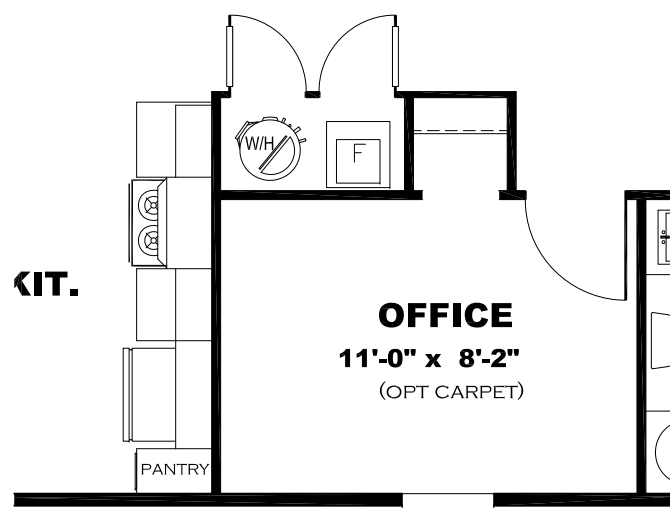

**\*\* SWEET MAGNOLIA DECOR \*\***

**OPTIONAL VENETIAN BATH**

TRIM COLOR

V: WHITE TIN TILE

ALABASTER BEHIND FRIDGE

**KITCHEN CABINET COLOR : ALABASTER WHITE**  
**KITCHEN COUNTERTOP COLOR: LISOLA**  
**KITCHEN ISLAND COLOR: OAKLEY**  
**KITCHEN ISLAND COUNTERTOP COLOR: WHITE CYPRESS**  
**BATHS CABINET COLOR: ALABASTER WHITE**  
**BATHS COUNTERTOP COLOR: LISOLA**  
**TRIM COLOR: OAKLEY**  
**VINYL COLOR:**  
**CARPET COLOR**

TRIM COLOR

H: V GROOVE

V: ISLAND CANE

**DRAWING# MAC-22S163**  
**MODEL# MAC16763A**  
**16' x 76' CLASSIC**