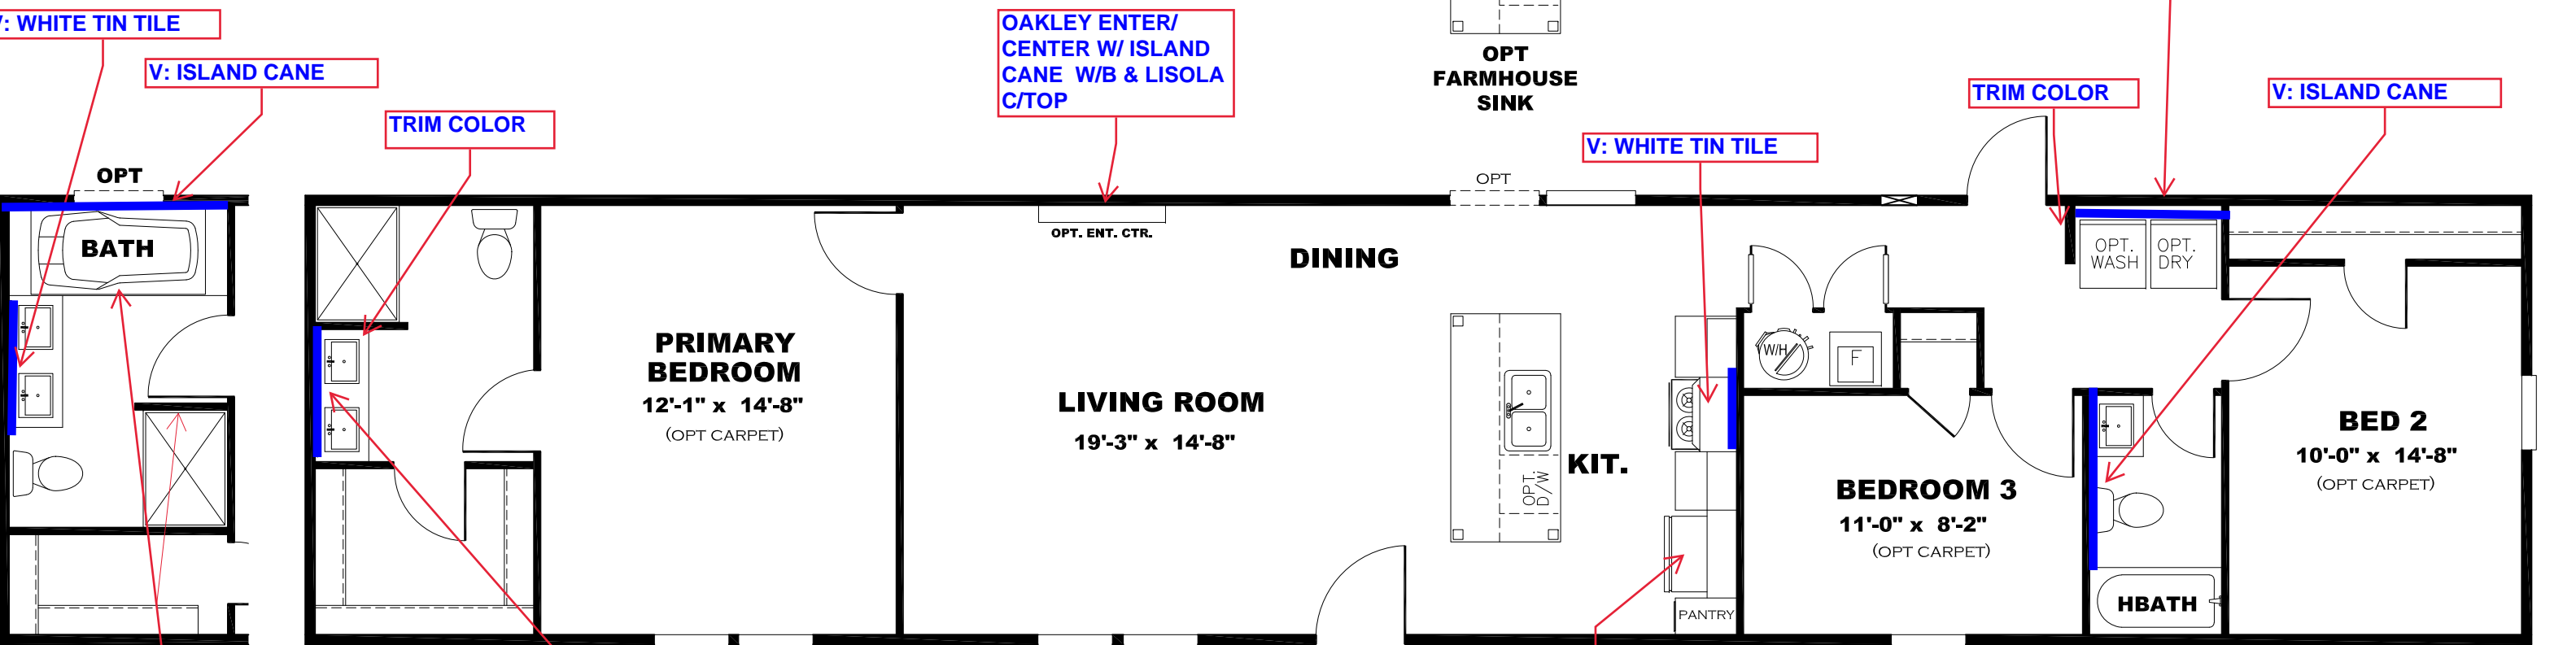

**\*\* SWEET MAGNOLIA DECOR \*\***

**OPTIONAL VENETIAN BATH**

TRIM COLOR

V: WHITE TIN TILE

ALABASTER BEHIND FRIDGE

**KITCHEN CABINET COLOR : ALABASTER WHITE**  
**KITCHEN COUNTERTOP COLOR: LISOLA**  
**KITCHEN ISLAND COLOR: OAKLEY**  
**KITCHEN ISLAND COUNTERTOP COLOR: WHITE CYPRESS**  
**BATHS CABINET COLOR: ALABASTER WHITE**  
**BATHS COUNTERTOP COLOR: LISOLA**  
**TRIM COLOR: OAKLEY**  
**VINYL COLOR:**  
**CARPET COLOR**

TRIM COLOR

H: V GROOVE

V: ISLAND CANE

**DRAWING# MAC-22S163**  
**MODEL# MAC16763A**  
**16' x 76' CLASSIC**