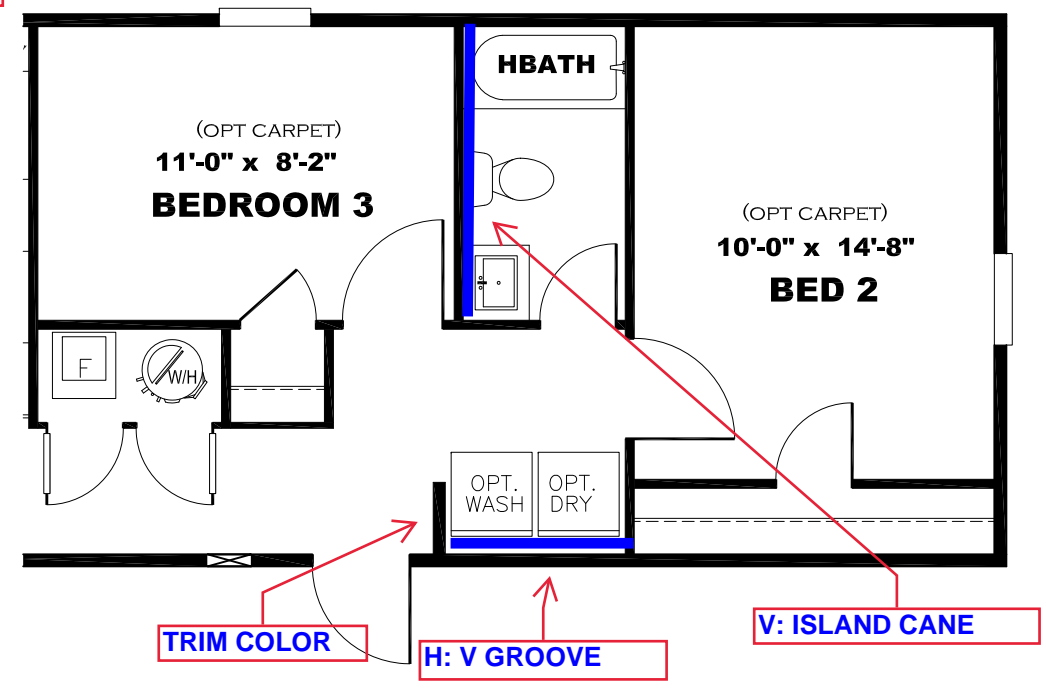

**\*\* SWEET MAGNOLIA DECOR \*\***

**OPTIONAL VENETIAN BATH**

TRIM COLOR

V: WHITE TIN TILE

ALABASTER BEHIND FRIDGE

**KITCHEN CABINET COLOR : ALABASTER WHITE**  
**KITCHEN COUNTERTOP COLOR: LISOLA**  
**KITCHEN ISLAND COLOR: OAKLEY**  
**KITCHEN ISLAND COUNTERTOP COLOR: WHITE CYPRESS**  
**BATHS CABINET COLOR: ALABASTER WHITE**  
**BATHS COUNTERTOP COLOR: LISOLA**  
**TRIM COLOR: OAKLEY**  
**VINYL COLOR:**  
**CARPET COLOR**

TRIM COLOR

H: V GROOVE

V: ISLAND CANE

**DRAWING# MAC-22S163**  
**MODEL# MAC16763A**  
**16' x 76' CLASSIC**