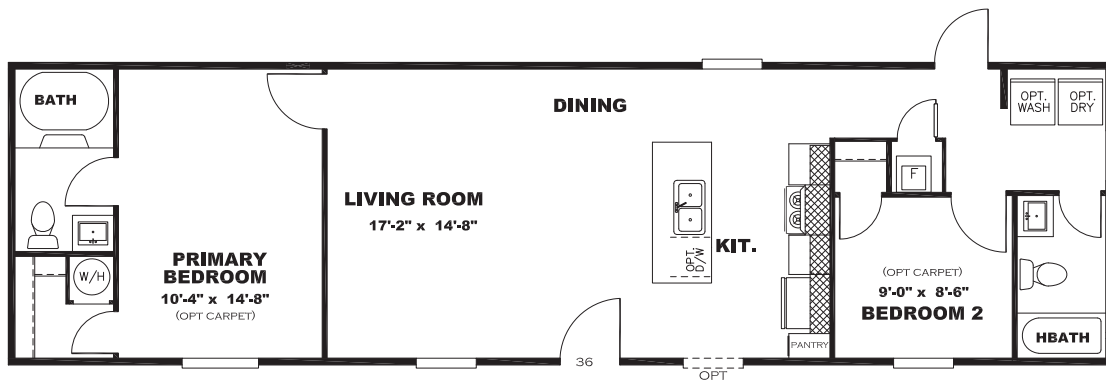

Maynardville

MAYNARDVILLE CLASSIC 56 22MAC16562AH

877 Square Feet
2 Beds / 2 Baths
16 x 56

WHY MAYNARDVILLE? AWARD-WINNING QUALITY

We exceed the HUD standard in many areas. Integrity in our product without sacrificing quality is a top priority. This is why we've chosen to add structural strength along with higher grades of countertops and flooring to provide our customers with a home that will last a lifetime.