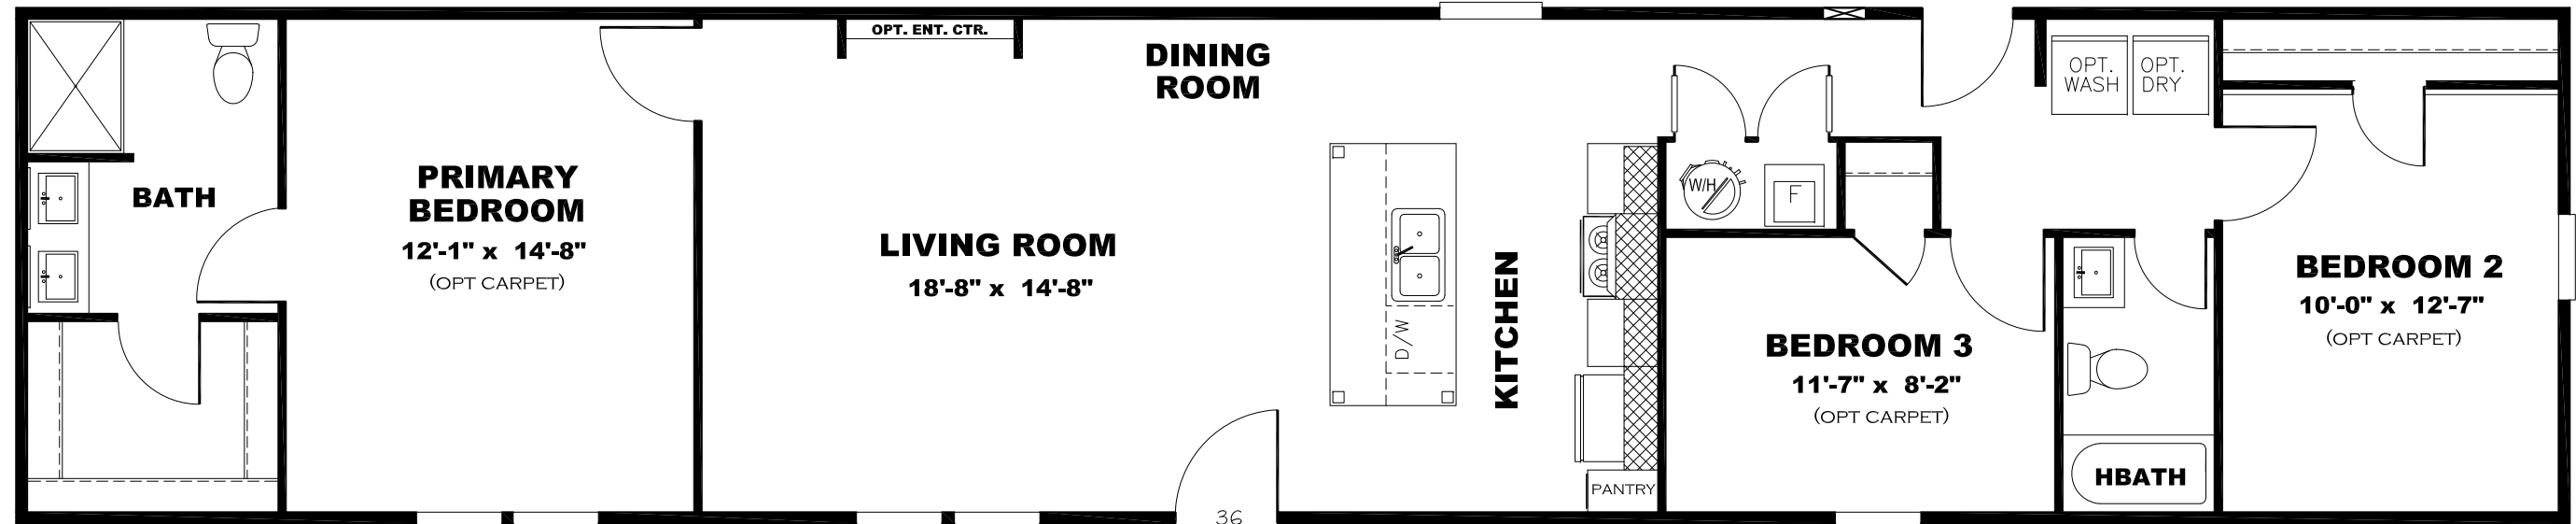

OPT. ENT. CTR.  
w/ ELECTRIC F.P.

OPT. DOUBLE  
WINDOWS

GLAMOUR  
BATH

OPT  
FARMHOUSE  
SINK

DRAWING# MAC-22S163  
MODEL# MAC16763A  
16' x 76' CLASSIC