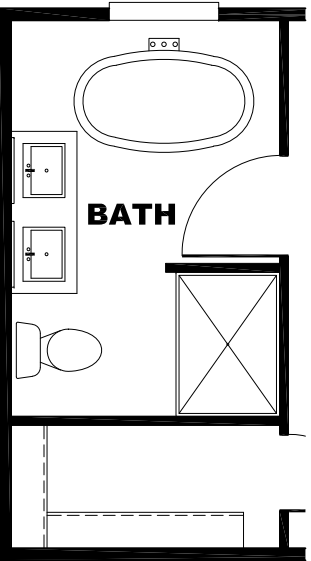

OPT. ENT. CTR.  
w/ ELECTRIC F.P.

OPT. DOUBLE  
WINDOWS

GLAMOUR  
BATH

OPT  
FARMHOUSE  
SINK

DRAWING# MAC-22S163  
MODEL# MAC16763A  
16' x 76' CLASSIC