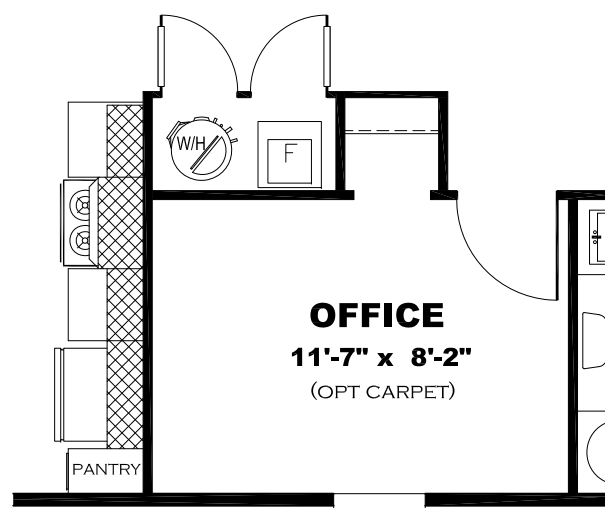

OPT. ENT. CTR.  
w/ ELECTRIC F.P.

OPT. DOUBLE  
WINDOWS

GLAMOUR  
BATH

OPT  
FARMHOUSE  
SINK

DRAWING# MAC-22S163  
MODEL# MAC16763A  
16' x 76' CLASSIC