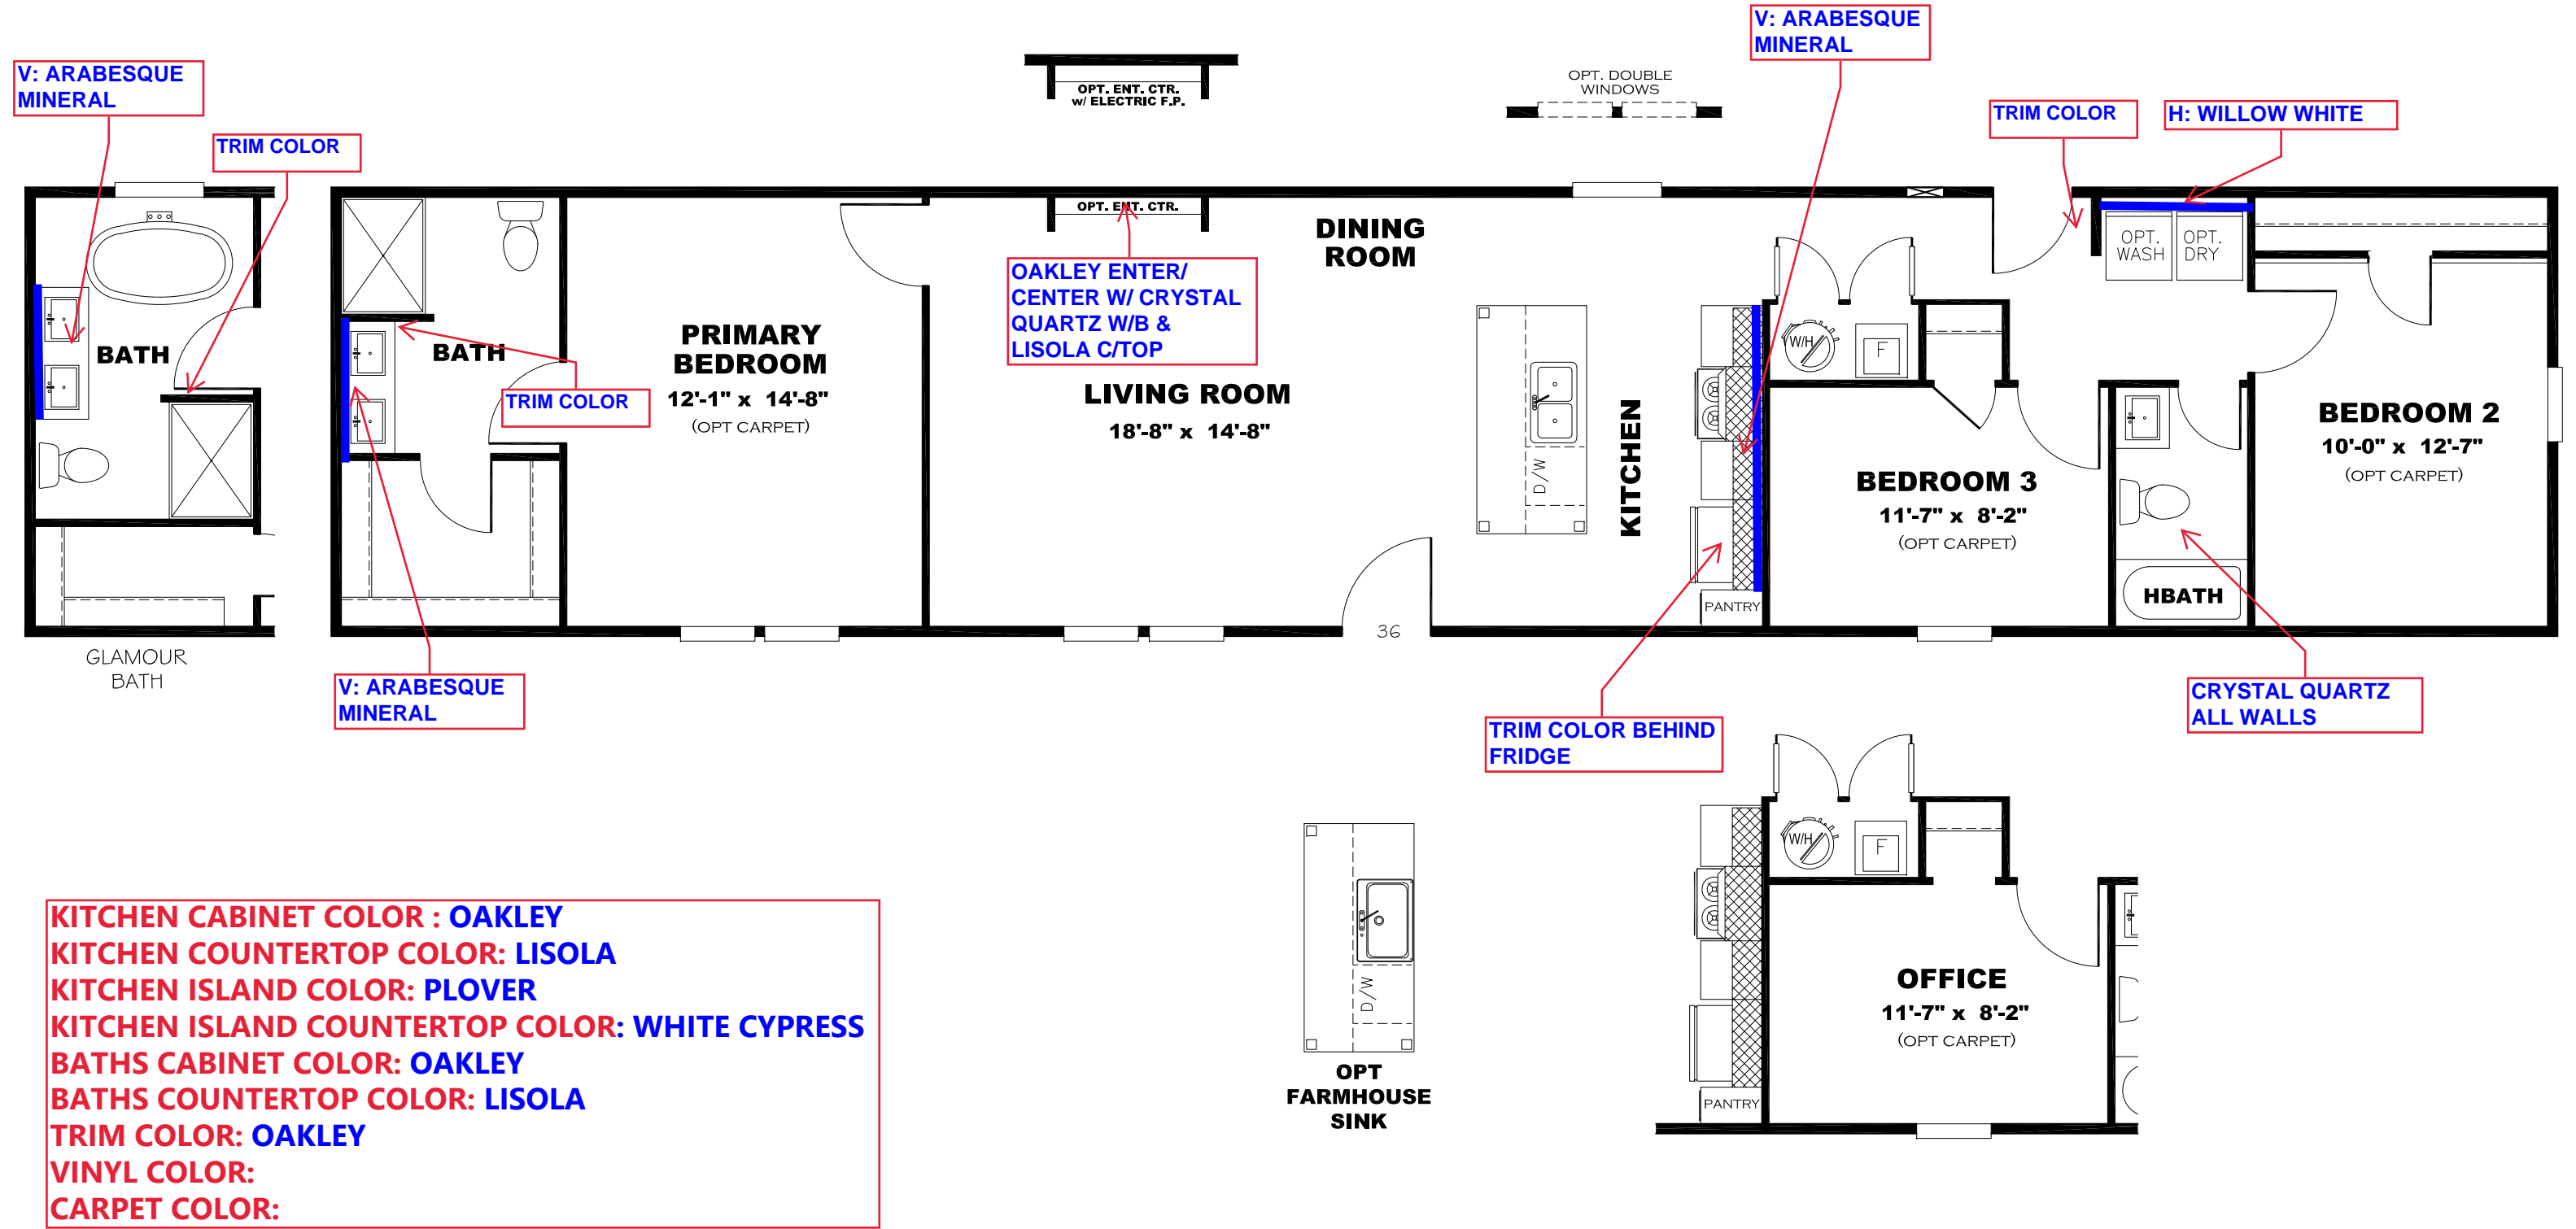

**** GREEN RIVER DECOR ****

DRAWING# MAC-22S163
 MODEL# MAC16763A
 16' x 76' CLASSIC