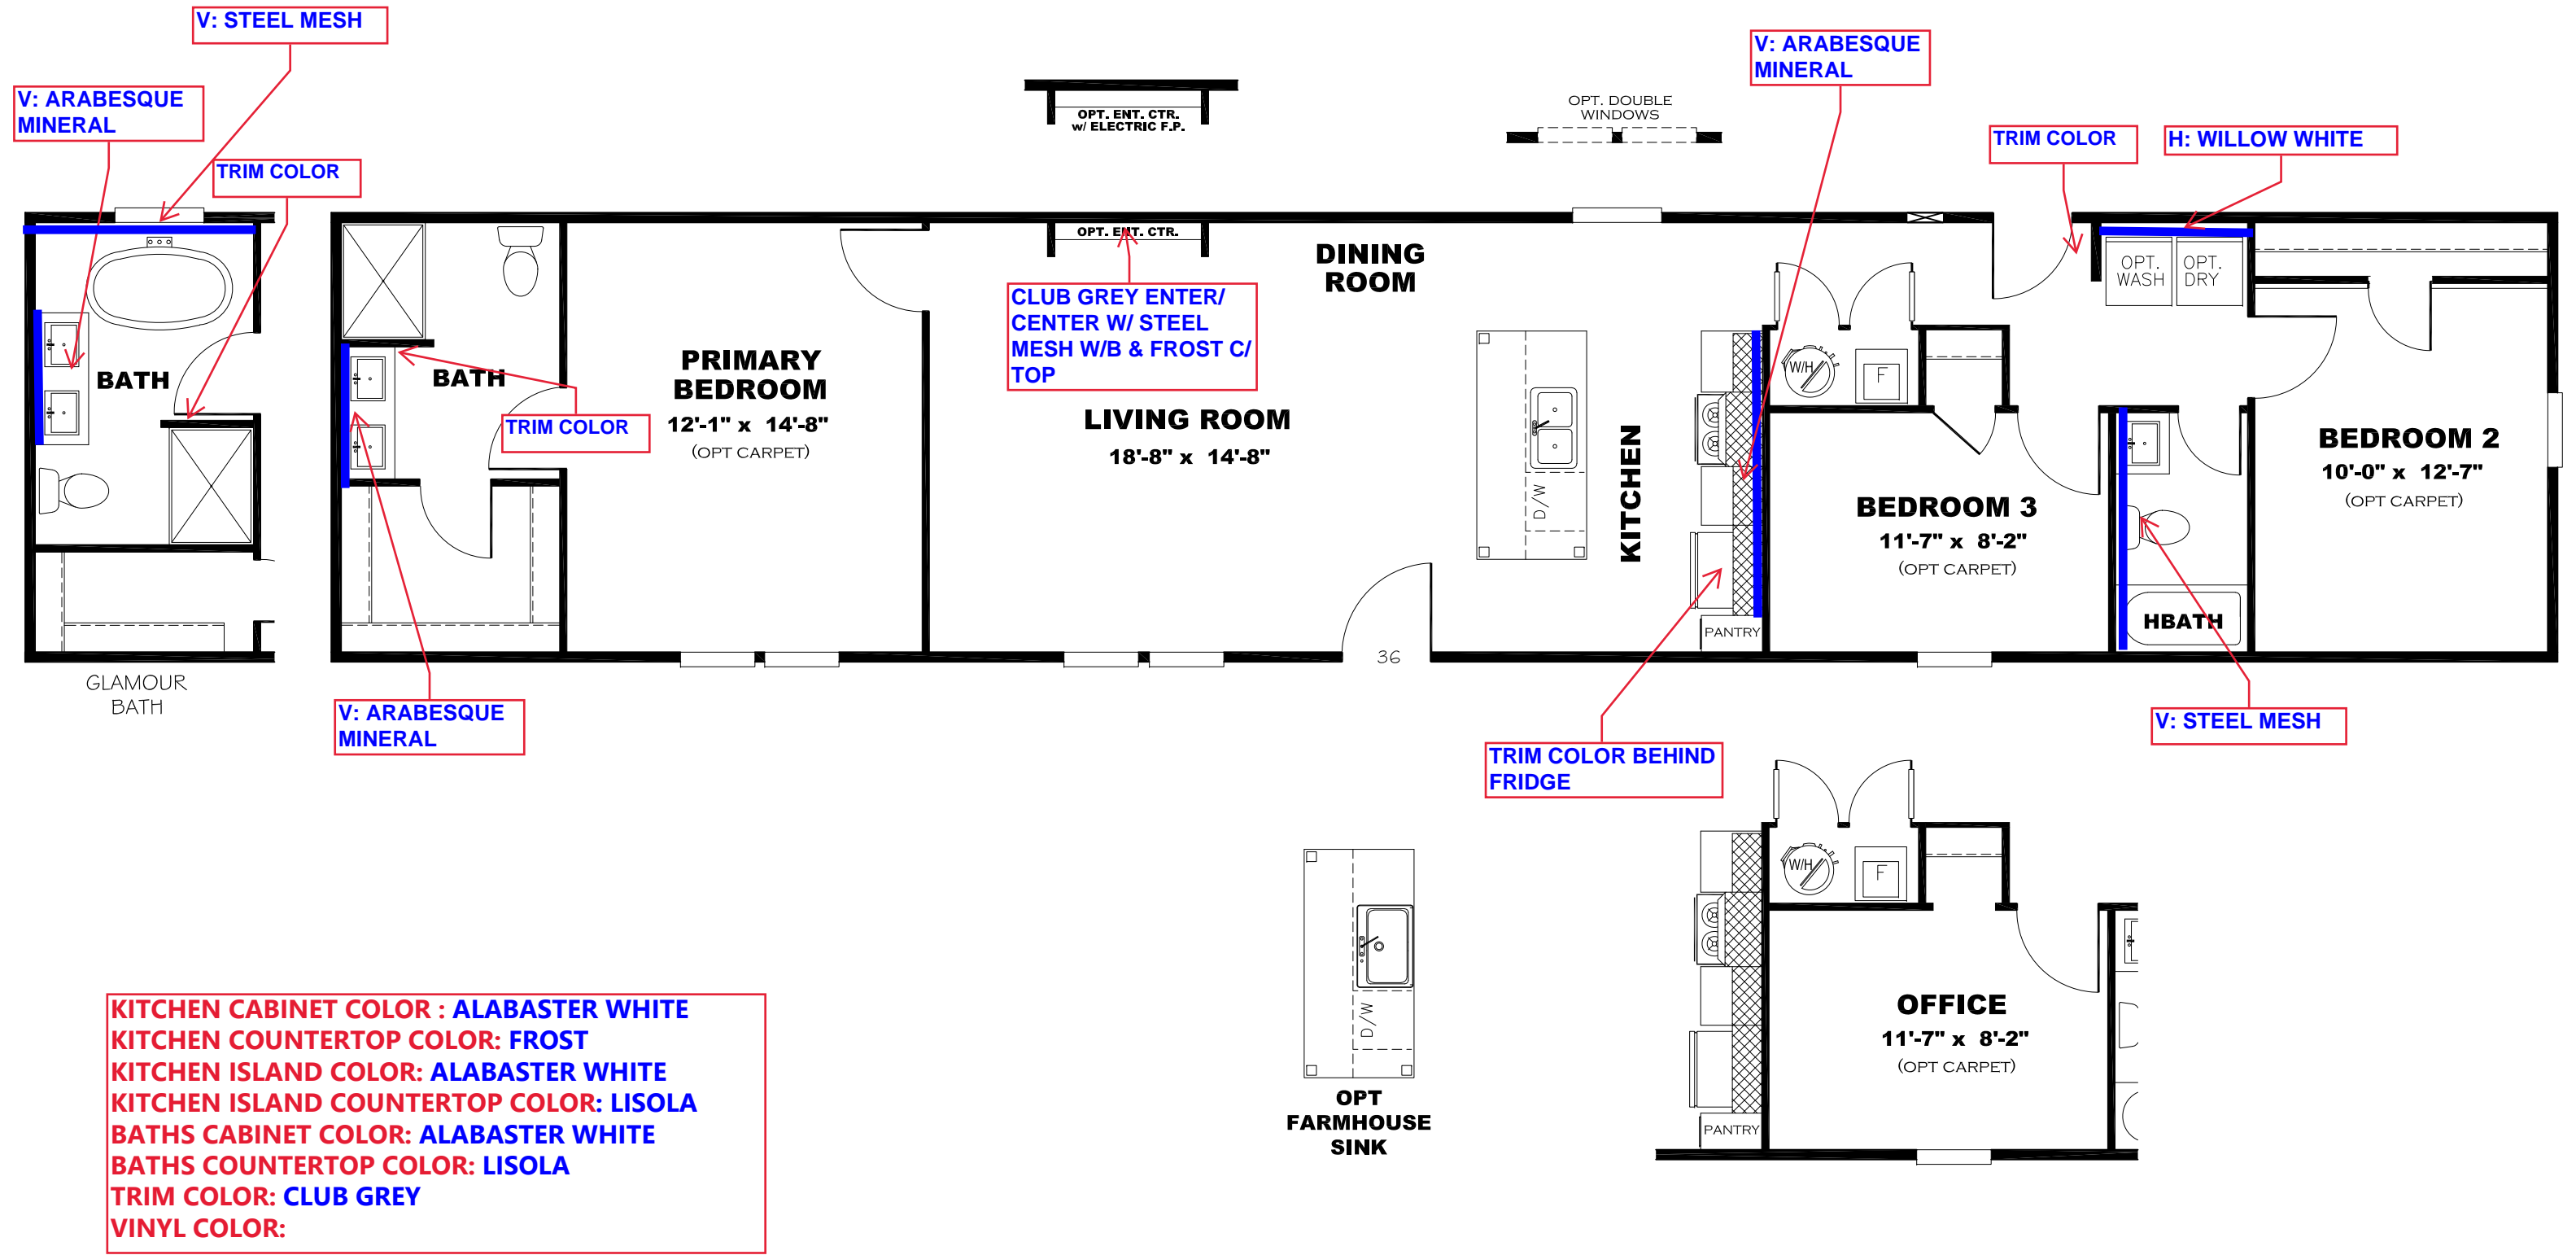

**** HEART OF STEEL DECOR ****

DRAWING# MAC-22S163
 MODEL# MAC16763A
 16' x 76' CLASSIC