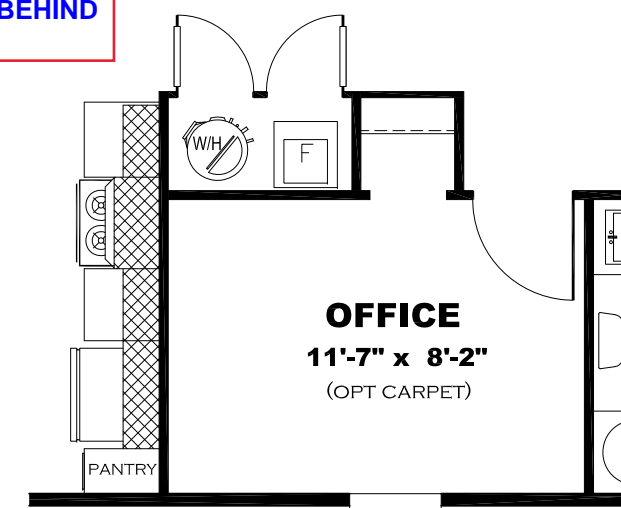

**** HEART OF STEEL DECOR ****

ALABASTER BEHIND FRIDGE

V: STEEL MESH

KITCHEN CABINET COLOR : ALABASTER WHITE
KITCHEN COUNTERTOP COLOR: FROST
KITCHEN ISLAND COLOR: ALABASTER WHITE
KITCHEN ISLAND COUNTERTOP COLOR: LISOLA
BATHS CABINET COLOR: ALABASTER WHITE
BATHS COUNTERTOP COLOR: LISOLA
TRIM COLOR: CLUB GREY
VINYL COLOR:

DRAWING# MAC-22S163
MODEL# MAC16763A
16' x 76' CLASSIC