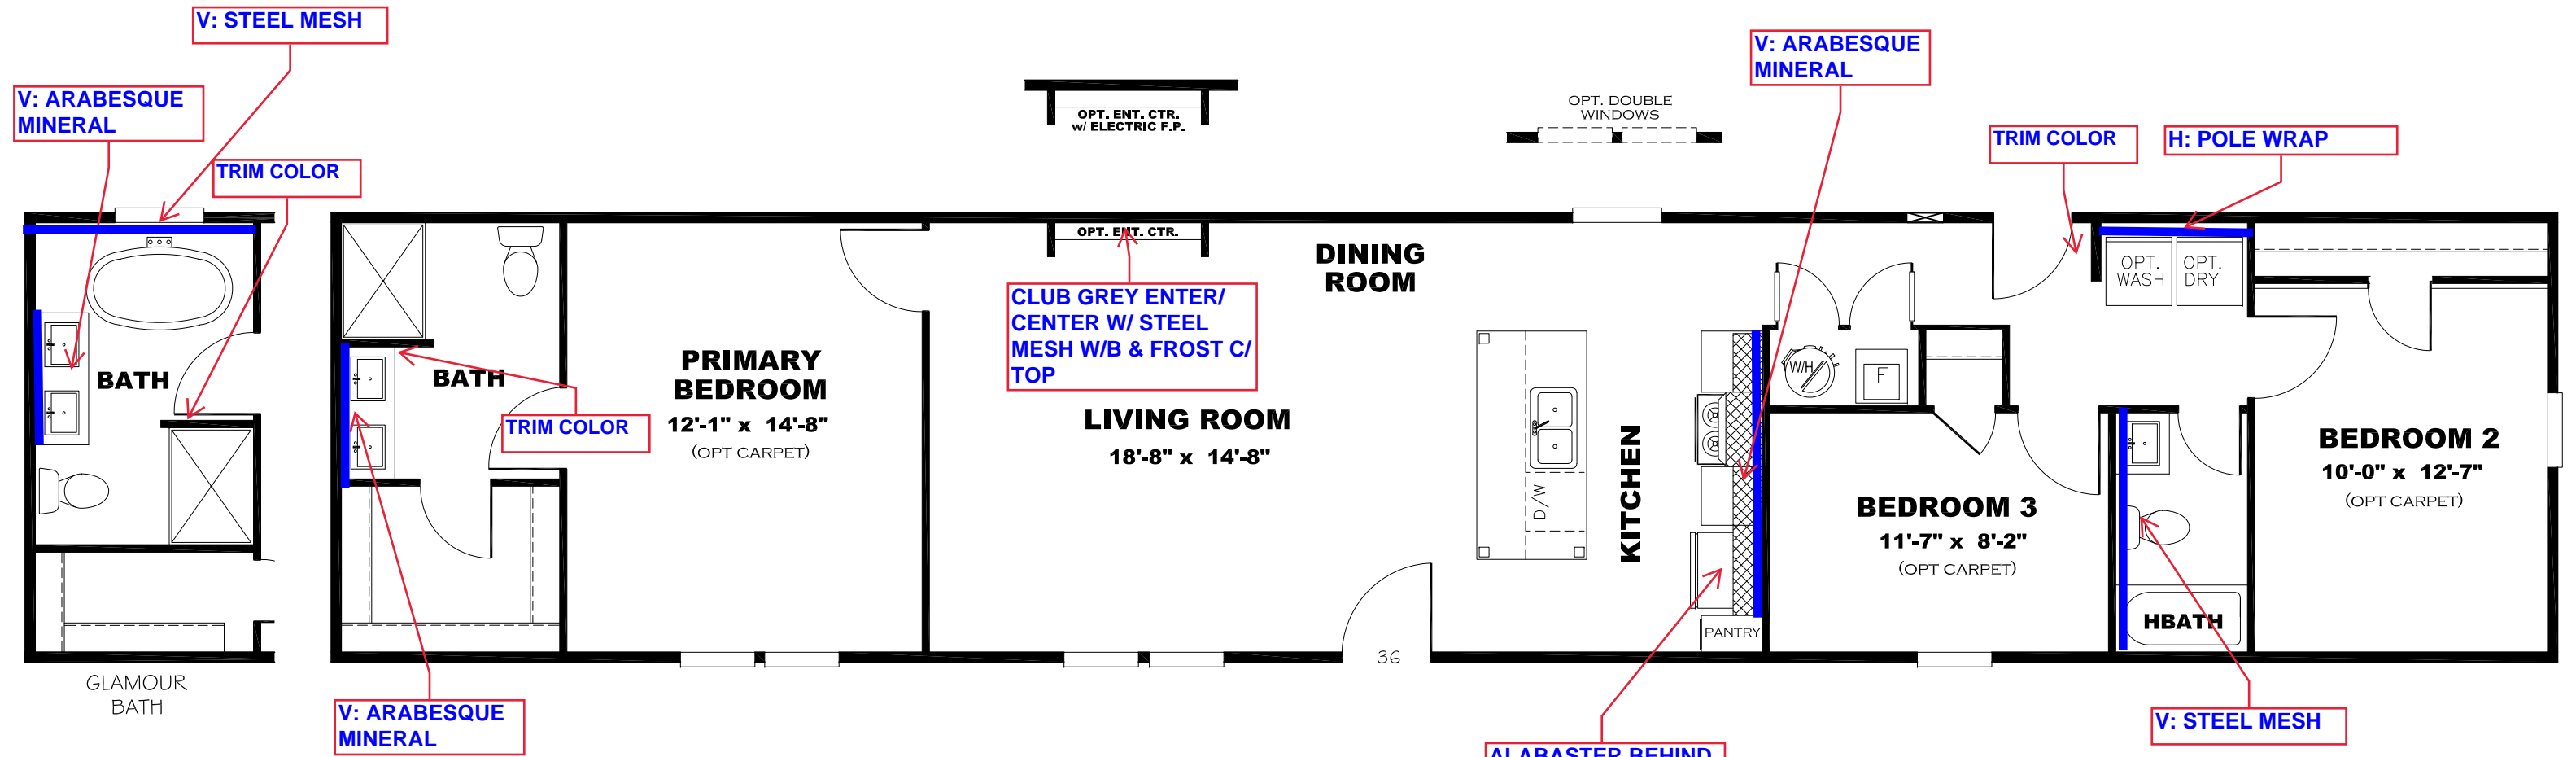

**** HEART OF STEEL DECOR ****

ALABASTER BEHIND FRIDGE

V: STEEL MESH

KITCHEN CABINET COLOR : ALABASTER WHITE
KITCHEN COUNTERTOP COLOR: FROST
KITCHEN ISLAND COLOR: ALABASTER WHITE
KITCHEN ISLAND COUNTERTOP COLOR: LISOLA
BATHS CABINET COLOR: ALABASTER WHITE
BATHS COUNTERTOP COLOR: LISOLA
TRIM COLOR: CLUB GREY
VINYL COLOR:

DRAWING# MAC-22S163
MODEL# MAC16763A
16' x 76' CLASSIC