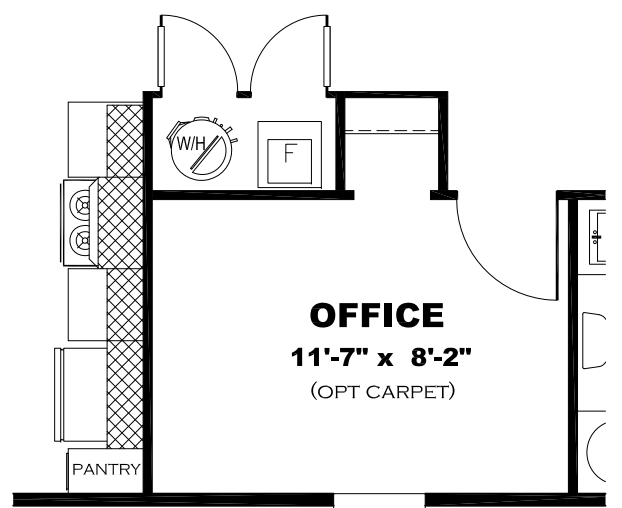

**\*\* KODA CHROME DECOR \*\***

GLAMOUR BATH  
CRYSTAL QUARTZ REST OF WALLS

V: DRAMAS HERRINGBONE

CLUB GREY ENTER/CENTER W/ CRYSTAL QUARTZ W/B & WHITE CYPRESS C/TOP

V: CRYSTAL QUARTZ

CRYSTAL QUARTZ ALL WALLS

DRAWING# MAC-22S163  
 MODEL# MAC16763A  
 16' x 76' CLASSIC