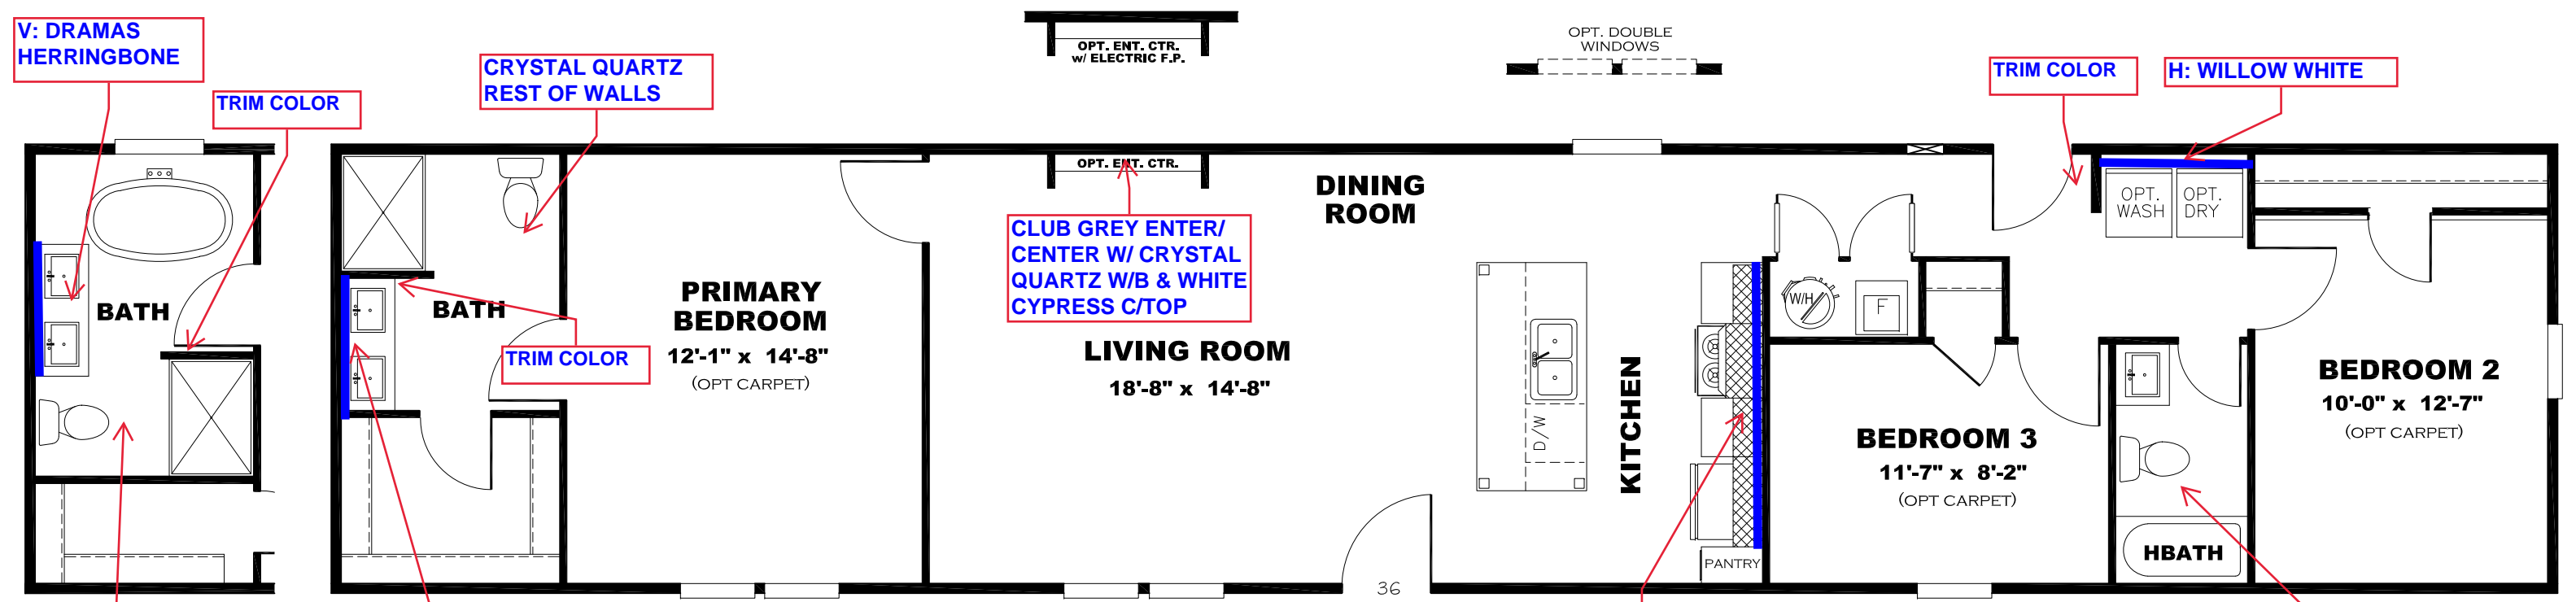

**\*\* KODA CHROME DECOR \*\***

GLAMOUR BATH  
CRYSTAL QUARTZ REST OF WALLS

V: DRAMAS HERRINGBONE

CLUB GREY ENTER/CENTER W/ CRYSTAL QUARTZ W/B & WHITE CYPRESS C/TOP

V: CRYSTAL QUARTZ

CRYSTAL QUARTZ ALL WALLS

**KITCHEN CABINET COLOR : CLUB GREY**  
**KITCHEN COUNTERTOP COLOR: FROST**  
**KITCHEN ISLAND COLOR: ALABASTER WHITE**  
**KITCHEN ISLAND COUNTERTOP COLOR: WHITE**  
**CYPRESS**  
**BATHS CABINET COLOR: CLUB GREY**  
**BATHS COUNTERTOP COLOR: FROST**  
**TRIM COLOR: CLUB GREY**  
**VINYL COLOR:**  
**CARPET COLOR**

DRAWING# MAC-22S163  
 MODEL# MAC16763A  
 16' x 76' CLASSIC