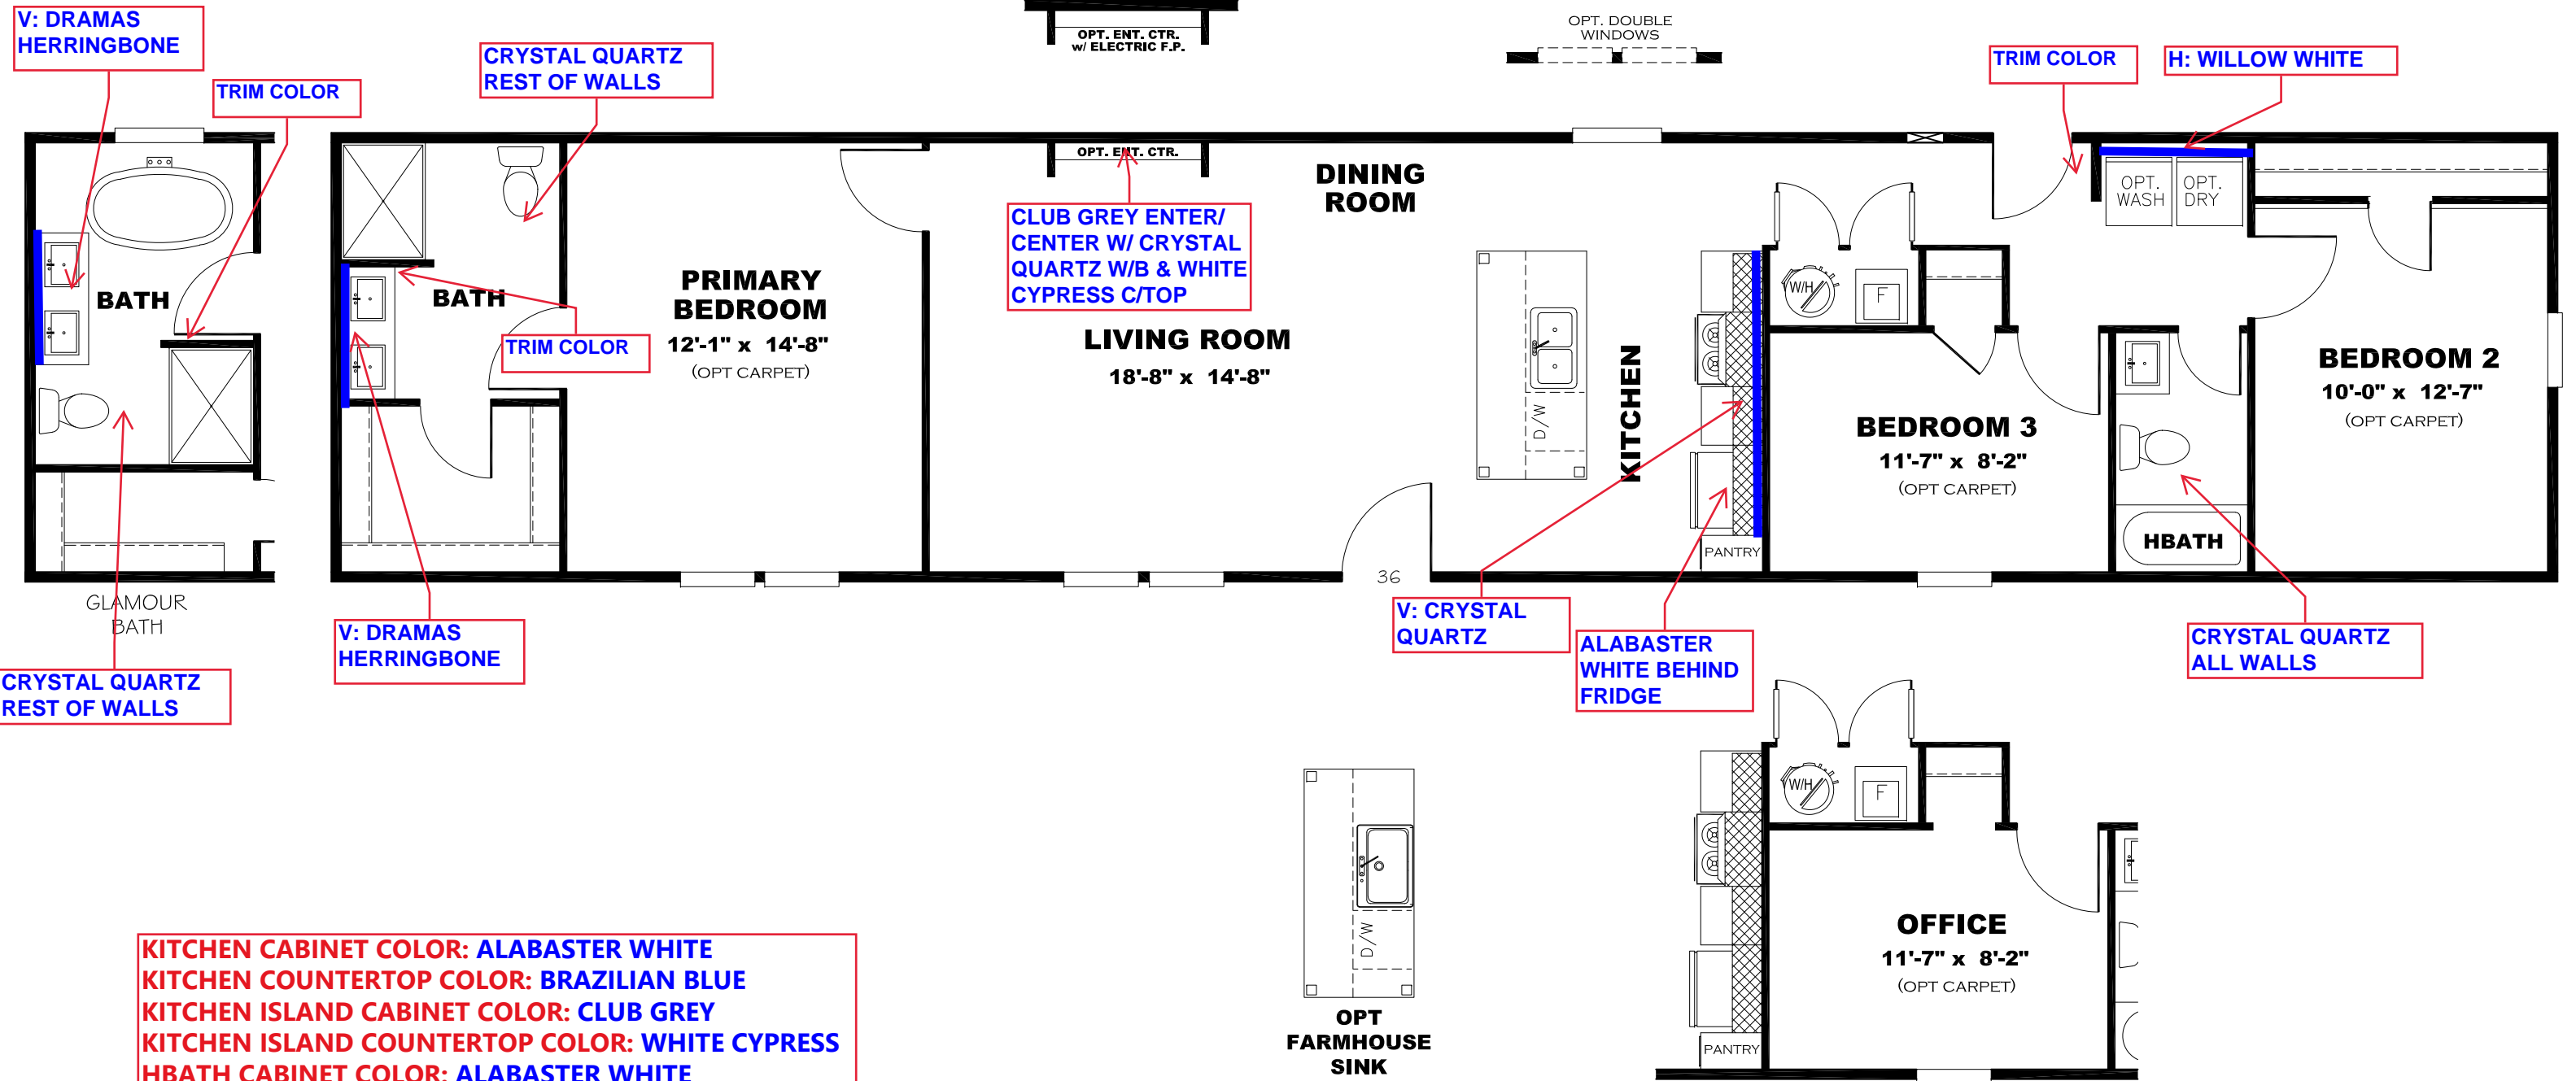

**** SHINING STAR DECOR ****

KITCHEN CABINET COLOR: ALABASTER WHITE
KITCHEN COUNTERTOP COLOR: BRAZILIAN BLUE
KITCHEN ISLAND CABINET COLOR: CLUB GREY
KITCHEN ISLAND COUNTERTOP COLOR: WHITE CYPRESS
HBATH CABINET COLOR: ALABASTER WHITE
HBATH COUNTERTOP COLOR: BRAZILIAN BLUE
PBATH CABINET COLOR: CLUB GREY
PBATH COUNTERTOP COLOR: WHITE CYPRESS
TRIM COLOR: CLUB GREY
FLOOR VINYL:

DRAWING# MAC-22S163
 MODEL# MAC16763A
 16' x 76' CLASSIC