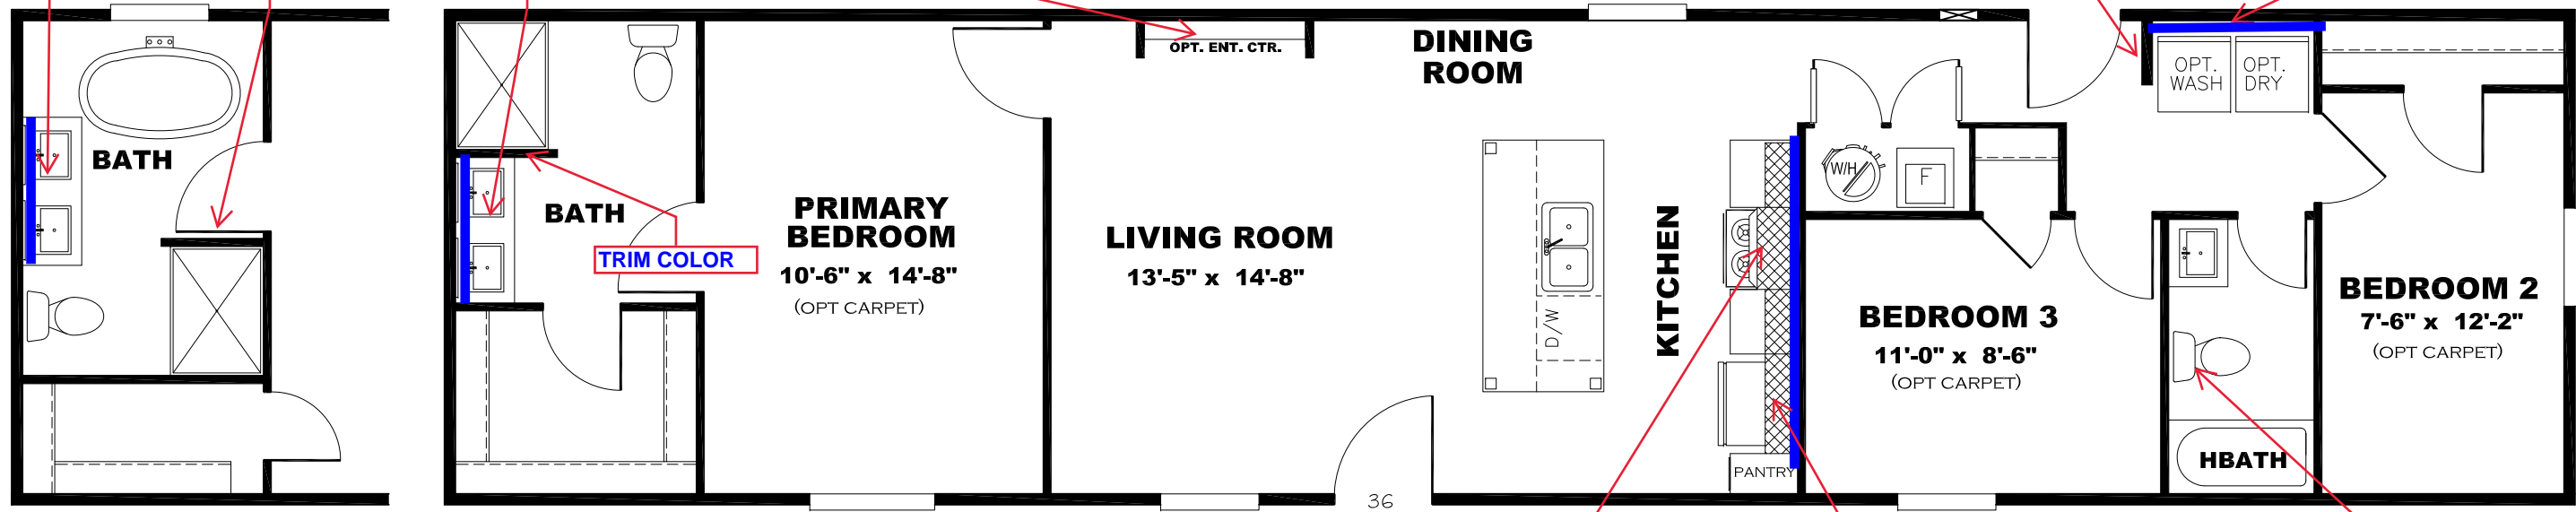

**\*\* RICH MINERAL DECOR \*\***

ONYX ENTER/CENTER W/  
ARABESQUE MINERAL W/  
B & LISOLA C/TOP

V: ARABESQUE  
MINERAL

TRIM COLOR

V: ARABESQUE  
MINERAL

ONYX ENTER/CENTER W/  
ARABESQUE MINERAL W/  
B & LISOLA C/TOP

OPT. ENT. CTR.  
w/ ELECTRIC F.P.

OPT. DOUBLE  
WINDOWS

TRIM COLOR

H: POLE WRAP

GLAMOUR  
BATH

TRIM COLOR

V: ARABESQUE  
MINERAL

TRIM COLOR BEHIND  
FRIDGE

V: POLE WRAP ALL  
WALLS

**KITCHEN CABINET COLOR : OAKLEY**  
**KITCHEN COUNTERTOP COLOR: BORGHINI MARBLE**  
**KITCHEN ISLAND CABINET COLOR: ONYX**  
**KITCHEN ISLAND COUNTERTOP COLOR: BORGHINI MARBLE**  
**BATHS CABINET COLOR: ONYX**  
**BATHS COUNTERTOP COLOR: BORGHINI MARBLE**  
**TRIM COLOR: OAKLEY**  
**VINYL COLOR:**

OPT  
FARMHOUSE  
SINK

OFFICE  
11'-0" x 8'-6"  
(OPT CARPET)

DRAWING# MAC-22S162  
MODEL# MAC16663A  
16' x 66' CLASSIC