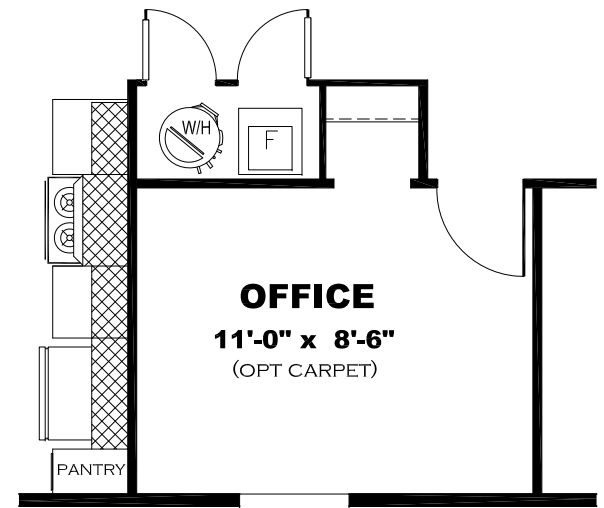

OPT. ENT. CTR.  
w/ ELECTRIC F.P.

OPT. DOUBLE  
WINDOWS

TRIM COLOR

H: POLE WRAP

GLAMOUR  
BATH

TRIM COLOR

V: ARABESQUE  
MINERAL

TRIM COLOR BEHIND  
FRIDGE

OPT  
FARMHOUSE  
SINK

OFFICE  
11'-0" x 8'-6"  
(OPT CARPET)

DRAWING# MAC-22S162  
MODEL# MAC16663A  
16' x 66' CLASSIC