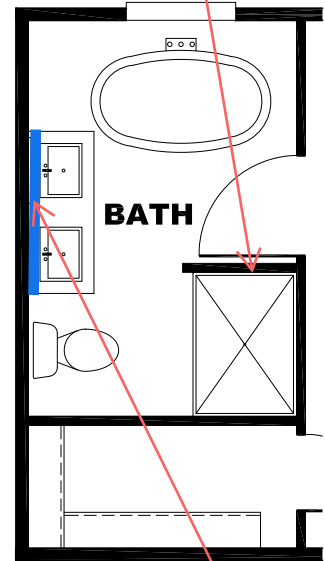

**** RICH MINERAL DECOR ****

**ONYX ENTER/CENTER W/
ARABESQUE MINERAL W/B
& LISOLA C/TOP**

**ONYX ENTER/CENTER W/
ARABESQUE MINERAL W/
B & LISOLA C/TOP**

H: POLE WRAP

TRIM COLOR

TRIM COLOR

TRIM COLOR

**PRIMARY
BEDROOM**
12'-1" x 14'-8"
(OPT CARPET)

LIVING ROOM
18'-8" x 14'-8"

**DINING
ROOM**

**V: ARABESQUE
MINERAL**

KITCHEN

BEDROOM 3
11'-7" x 8'-2"
(OPT CARPET)

BEDROOM 2
10'-0" x 12'-7"
(OPT CARPET)

HBATH

GLAMOUR
BATH