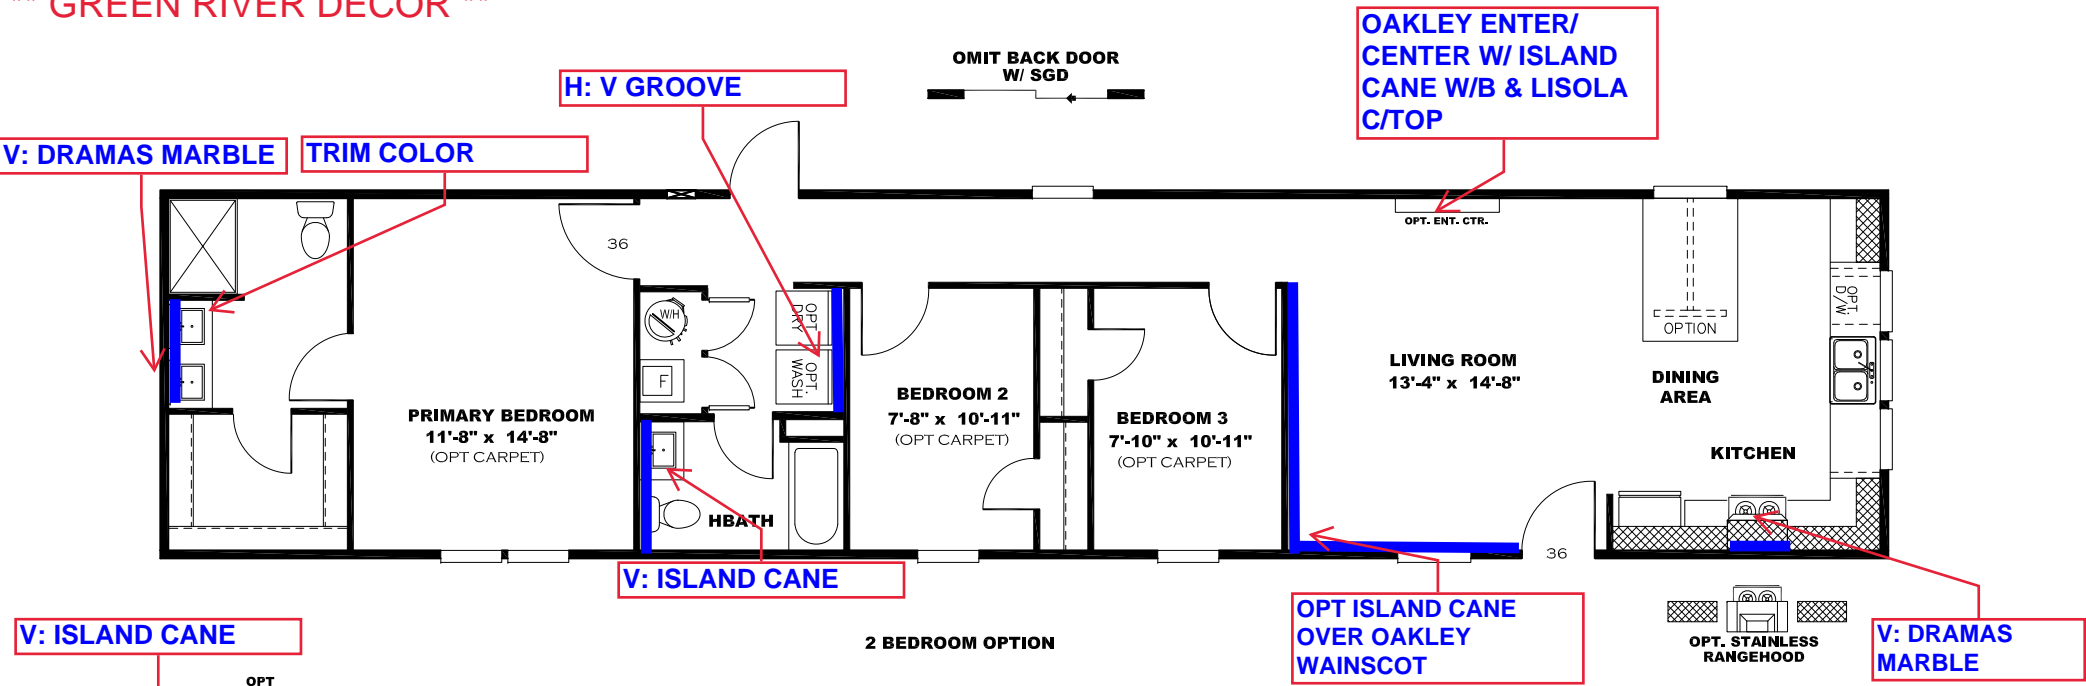

**** GREEN RIVER DECOR ****

2 BEDROOM OPTION

KITCHEN CABINET COLOR : OAKLEY
KITCHEN COUNTERTOP COLOR: LISOLA
KITCHEN ISLAND COLOR: PLOVER
KITCHEN ISLAND COUNTERTOP COLOR: FIELD ELM
BATHS CABINET COLOR: OAKLEY
BATHS COUNTERTOP COLOR: LISOLA
TRIM COLOR: OAKLEY
VINYL COLOR:
CARPET COLOR

DRAWING# LFS-S128
 MODEL# LFS16723S
 16' x 72' LIFESTYLE

REV:-6/14/2023 10:46 AM