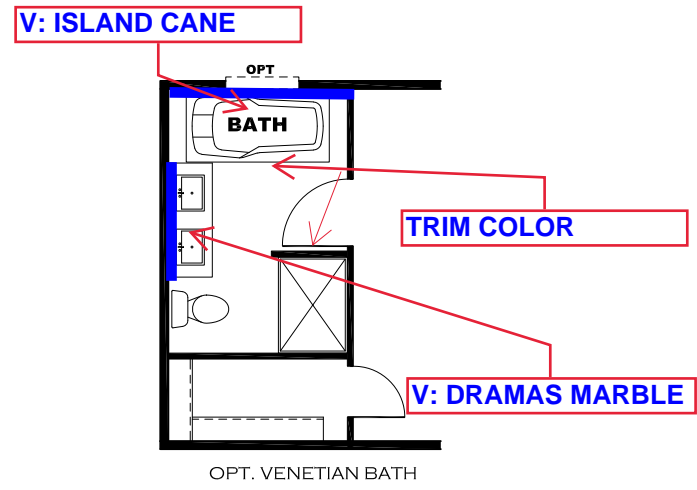

**** GREEN RIVER DECOR ****

2 BEDROOM OPTION

KITCHEN CABINET COLOR : OAKLEY
KITCHEN COUNTERTOP COLOR: LISOLA
KITCHEN ISLAND COLOR: PLOVER
KITCHEN ISLAND COUNTERTOP COLOR: FIELD ELM
BATHS CABINET COLOR: OAKLEY
BATHS COUNTERTOP COLOR: LISOLA
TRIM COLOR: OAKLEY
VINYL COLOR:
CARPET COLOR

DRAWING# LFS-S128
 MODEL# LFS16723S
 16' x 72' LIFESTYLE

REV:-6/14/2023 10:46 AM