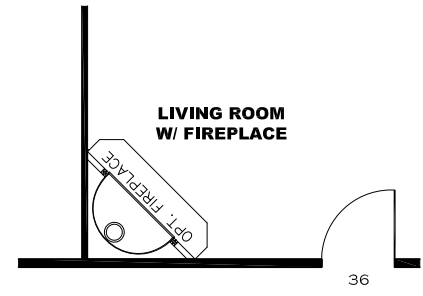

**** GREEN RIVER DECOR ****

2 BEDROOM OPTION

KITCHEN CABINET COLOR : OAKLEY
KITCHEN COUNTERTOP COLOR: LISOLA
KITCHEN ISLAND COLOR: PLOVER
KITCHEN ISLAND COUNTERTOP COLOR: FIELD ELM
BATHS CABINET COLOR: OAKLEY
BATHS COUNTERTOP COLOR: LISOLA
TRIM COLOR: OAKLEY
VINYL COLOR:
CARPET COLOR

DRAWING# LFS-S128
 MODEL# LFS16723S
 16' x 72' LIFESTYLE

REV:-6/14/2023 10:46 AM