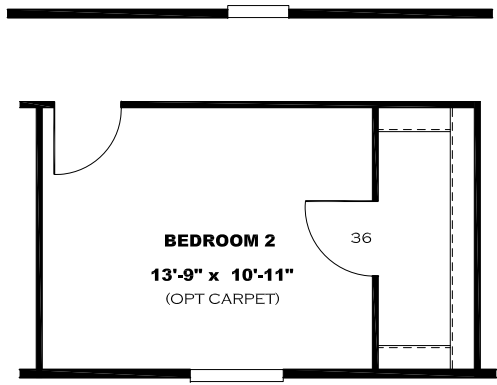

**** GREEN RIVER DECOR ****

2 BEDROOM OPTION

KITCHEN CABINET COLOR : OAKLEY
KITCHEN COUNTERTOP COLOR: LISOLA
KITCHEN ISLAND COLOR: PLOVER
KITCHEN ISLAND COUNTERTOP COLOR: FIELD ELM
BATHS CABINET COLOR: OAKLEY
BATHS COUNTERTOP COLOR: LISOLA
TRIM COLOR: OAKLEY
VINYL COLOR:
CARPET COLOR

DRAWING# LFS-S128
 MODEL# LFS16723S
 16' x 72' LIFESTYLE

REV:-6/14/2023 10:46 AM