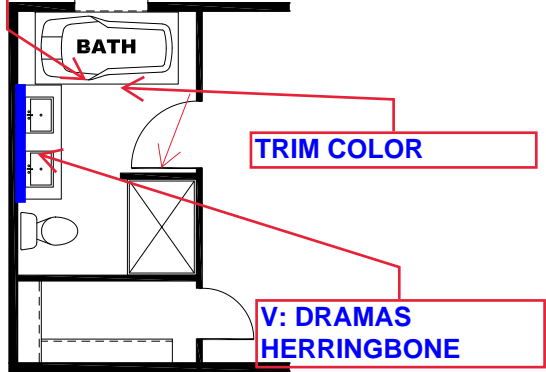

**** KODA CHROM DECOR ****

OMIT BACK DOOR
W/ SGD

CLUB GREY ENTER/
CENTER W/ CRYSTAL
QUARTZ W/B & WHITE
CYPRESS C/TOP

V: DRAMAS
HERRINGBONE

H: V GROOVE

TRIM COLOR

CRYSTAL QUARTZ
REST OF WALLS

CRYSTAL QUARTZ
ALL WALLS

OPT FIRST LIGHT
OVER CLUB GREY
WAINSCOT

V: DRAMAS
HERRINGBONE

2 BEDROOM OPTION

CRYSTAL QUARTZ
REST OF WALLS

TRIM COLOR

V: DRAMAS
HERRINGBONE

OPT. VENETIAN BATH

KITCHEN CABINET COLOR : CLUB GREY
KITCHEN COUNTERTOP COLOR: FROST
KITCHEN ISLAND COLOR: ALABASTER WHITE
KITCHEN ISLAND COUNTERTOP COLOR: WHITE CYPRESS
BATHS CABINET COLOR: CLUB GREY
BATHS COUNTERTOP COLOR: FROST
TRIM COLOR: CLUB GREY
VINYL COLOR:
CARPET COLOR

DRAWING# LFS-S128
MODEL# LFS16723S
16' x 72' LIFESTYLE