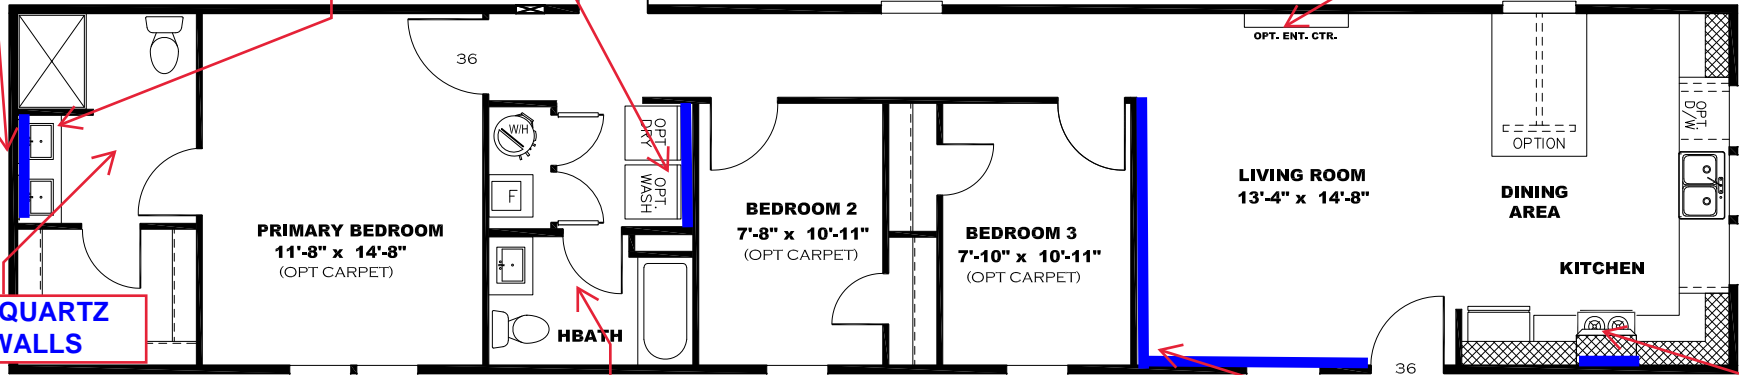

**** KODA CHROM DECOR ****

OMIT BACK DOOR
W/ SGD

CLUB GREY ENTER/
CENTER W/ CRYSTAL
QUARTZ W/B & WHITE
CYPRESS C/TOP

V: DRAMAS
HERRINGBONE

H: V GROOVE

TRIM COLOR

CRYSTAL QUARTZ
REST OF WALLS

CRYSTAL QUARTZ
ALL WALLS

OPT FIRST LIGHT
OVER CLUB GREY
WAINSCOT

V: DRAMAS
HERRINGBONE

2 BEDROOM OPTION

CRYSTAL QUARTZ
REST OF WALLS

TRIM COLOR

V: DRAMAS
HERRINGBONE

OPT. VENETIAN BATH

KITCHEN CABINET COLOR : CLUB GREY
KITCHEN COUNTERTOP COLOR: FROST
KITCHEN ISLAND COLOR: ALABASTER WHITE
KITCHEN ISLAND COUNTERTOP COLOR: WHITE CYPRESS
BATHS CABINET COLOR: CLUB GREY
BATHS COUNTERTOP COLOR: FROST
TRIM COLOR: CLUB GREY
VINYL COLOR:
CARPET COLOR

DRAWING# LFS-S128
MODEL# LFS16723S
16' x 72' LIFESTYLE