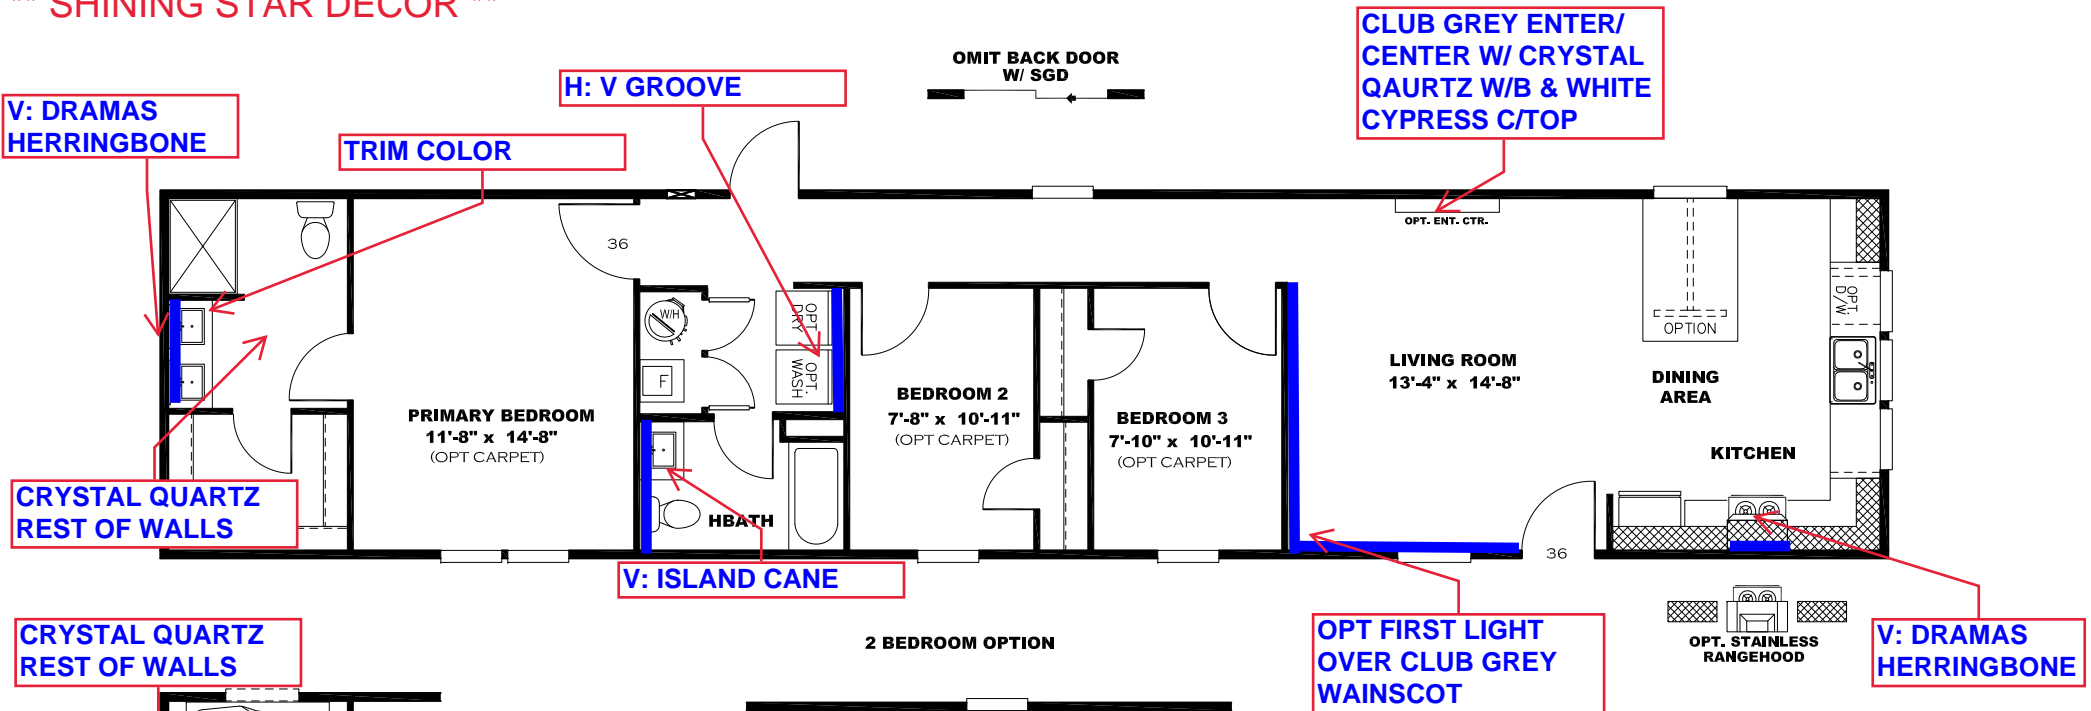

**** SHINING STAR DECOR ****

- KITCHEN CABINET COLOR: ALABASTER WHITE**
- KITCHEN COUNTERTOP COLOR: BRAZILIAN BLUE**
- KITCHEN ISLAND CABINET COLOR: CLUB GREY**
- KITCHEN ISLAND COUNTERTOP COLOR: WHITE CYPRESS**
- HBATH CABINET COLOR: ALABASTER WHITE**
- HBATH COUNTERTOP COLOR: BRAZILIAN BLUE**
- PBATH CABINET COLOR: CLUB GREY**
- PBATH COUNTERTOP COLOR: WHITE CYPRESS**
- TRIM COLOR: CLUB GREY**
- FLOOR VINYL:**
- CARPET:**

DRAWING# LFS-S128
MODEL# LFS16723S
16' x 72' LIFESTYLE