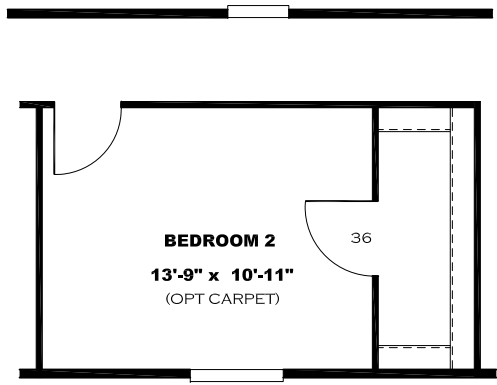

**** SHINING STAR DECOR ****

- KITCHEN CABINET COLOR: ALABASTER WHITE**
- KITCHEN COUNTERTOP COLOR: BRAZILIAN BLUE**
- KITCHEN ISLAND CABINET COLOR: CLUB GREY**
- KITCHEN ISLAND COUNTERTOP COLOR: WHITE CYPRESS**
- HBATH CABINET COLOR: ALABASTER WHITE**
- HBATH COUNTERTOP COLOR: BRAZILIAN BLUE**
- PBATH CABINET COLOR: CLUB GREY**
- PBATH COUNTERTOP COLOR: WHITE CYPRESS**
- TRIM COLOR: CLUB GREY**
- FLOOR VINYL:**
- CARPET:**

DRAWING# LFS-S128
MODEL# LFS16723S
16' x 72' LIFESTYLE