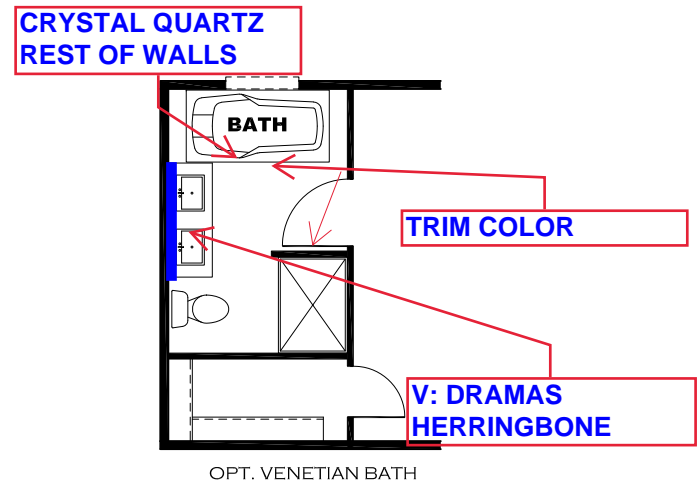

**** SHINING STAR DECOR ****

- KITCHEN CABINET COLOR: ALABASTER WHITE**
- KITCHEN COUNTERTOP COLOR: BRAZILIAN BLUE**
- KITCHEN ISLAND CABINET COLOR: CLUB GREY**
- KITCHEN ISLAND COUNTERTOP COLOR: WHITE CYPRESS**
- HBATH CABINET COLOR: ALABASTER WHITE**
- HBATH COUNTERTOP COLOR: BRAZILIAN BLUE**
- PBATH CABINET COLOR: CLUB GREY**
- PBATH COUNTERTOP COLOR: WHITE CYPRESS**
- TRIM COLOR: CLUB GREY**
- FLOOR VINYL:**
- CARPET:**

DRAWING# LFS-S128
MODEL# LFS16723S
16' x 72' LIFESTYLE