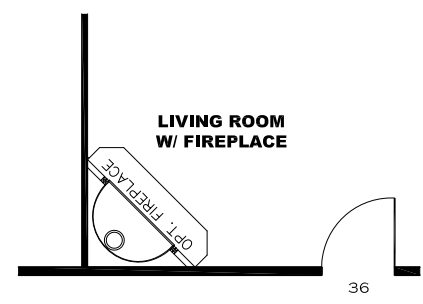

**** SHINING STAR DECOR ****

- KITCHEN CABINET COLOR: ALABASTER WHITE**
- KITCHEN COUNTERTOP COLOR: BRAZILIAN BLUE**
- KITCHEN ISLAND CABINET COLOR: CLUB GREY**
- KITCHEN ISLAND COUNTERTOP COLOR: WHITE CYPRESS**
- HBATH CABINET COLOR: ALABASTER WHITE**
- HBATH COUNTERTOP COLOR: BRAZILIAN BLUE**
- PBATH CABINET COLOR: CLUB GREY**
- PBATH COUNTERTOP COLOR: WHITE CYPRESS**
- TRIM COLOR: CLUB GREY**
- FLOOR VINYL:**
- CARPET:**

DRAWING# LFS-S128
MODEL# LFS16723S
16' x 72' LIFESTYLE