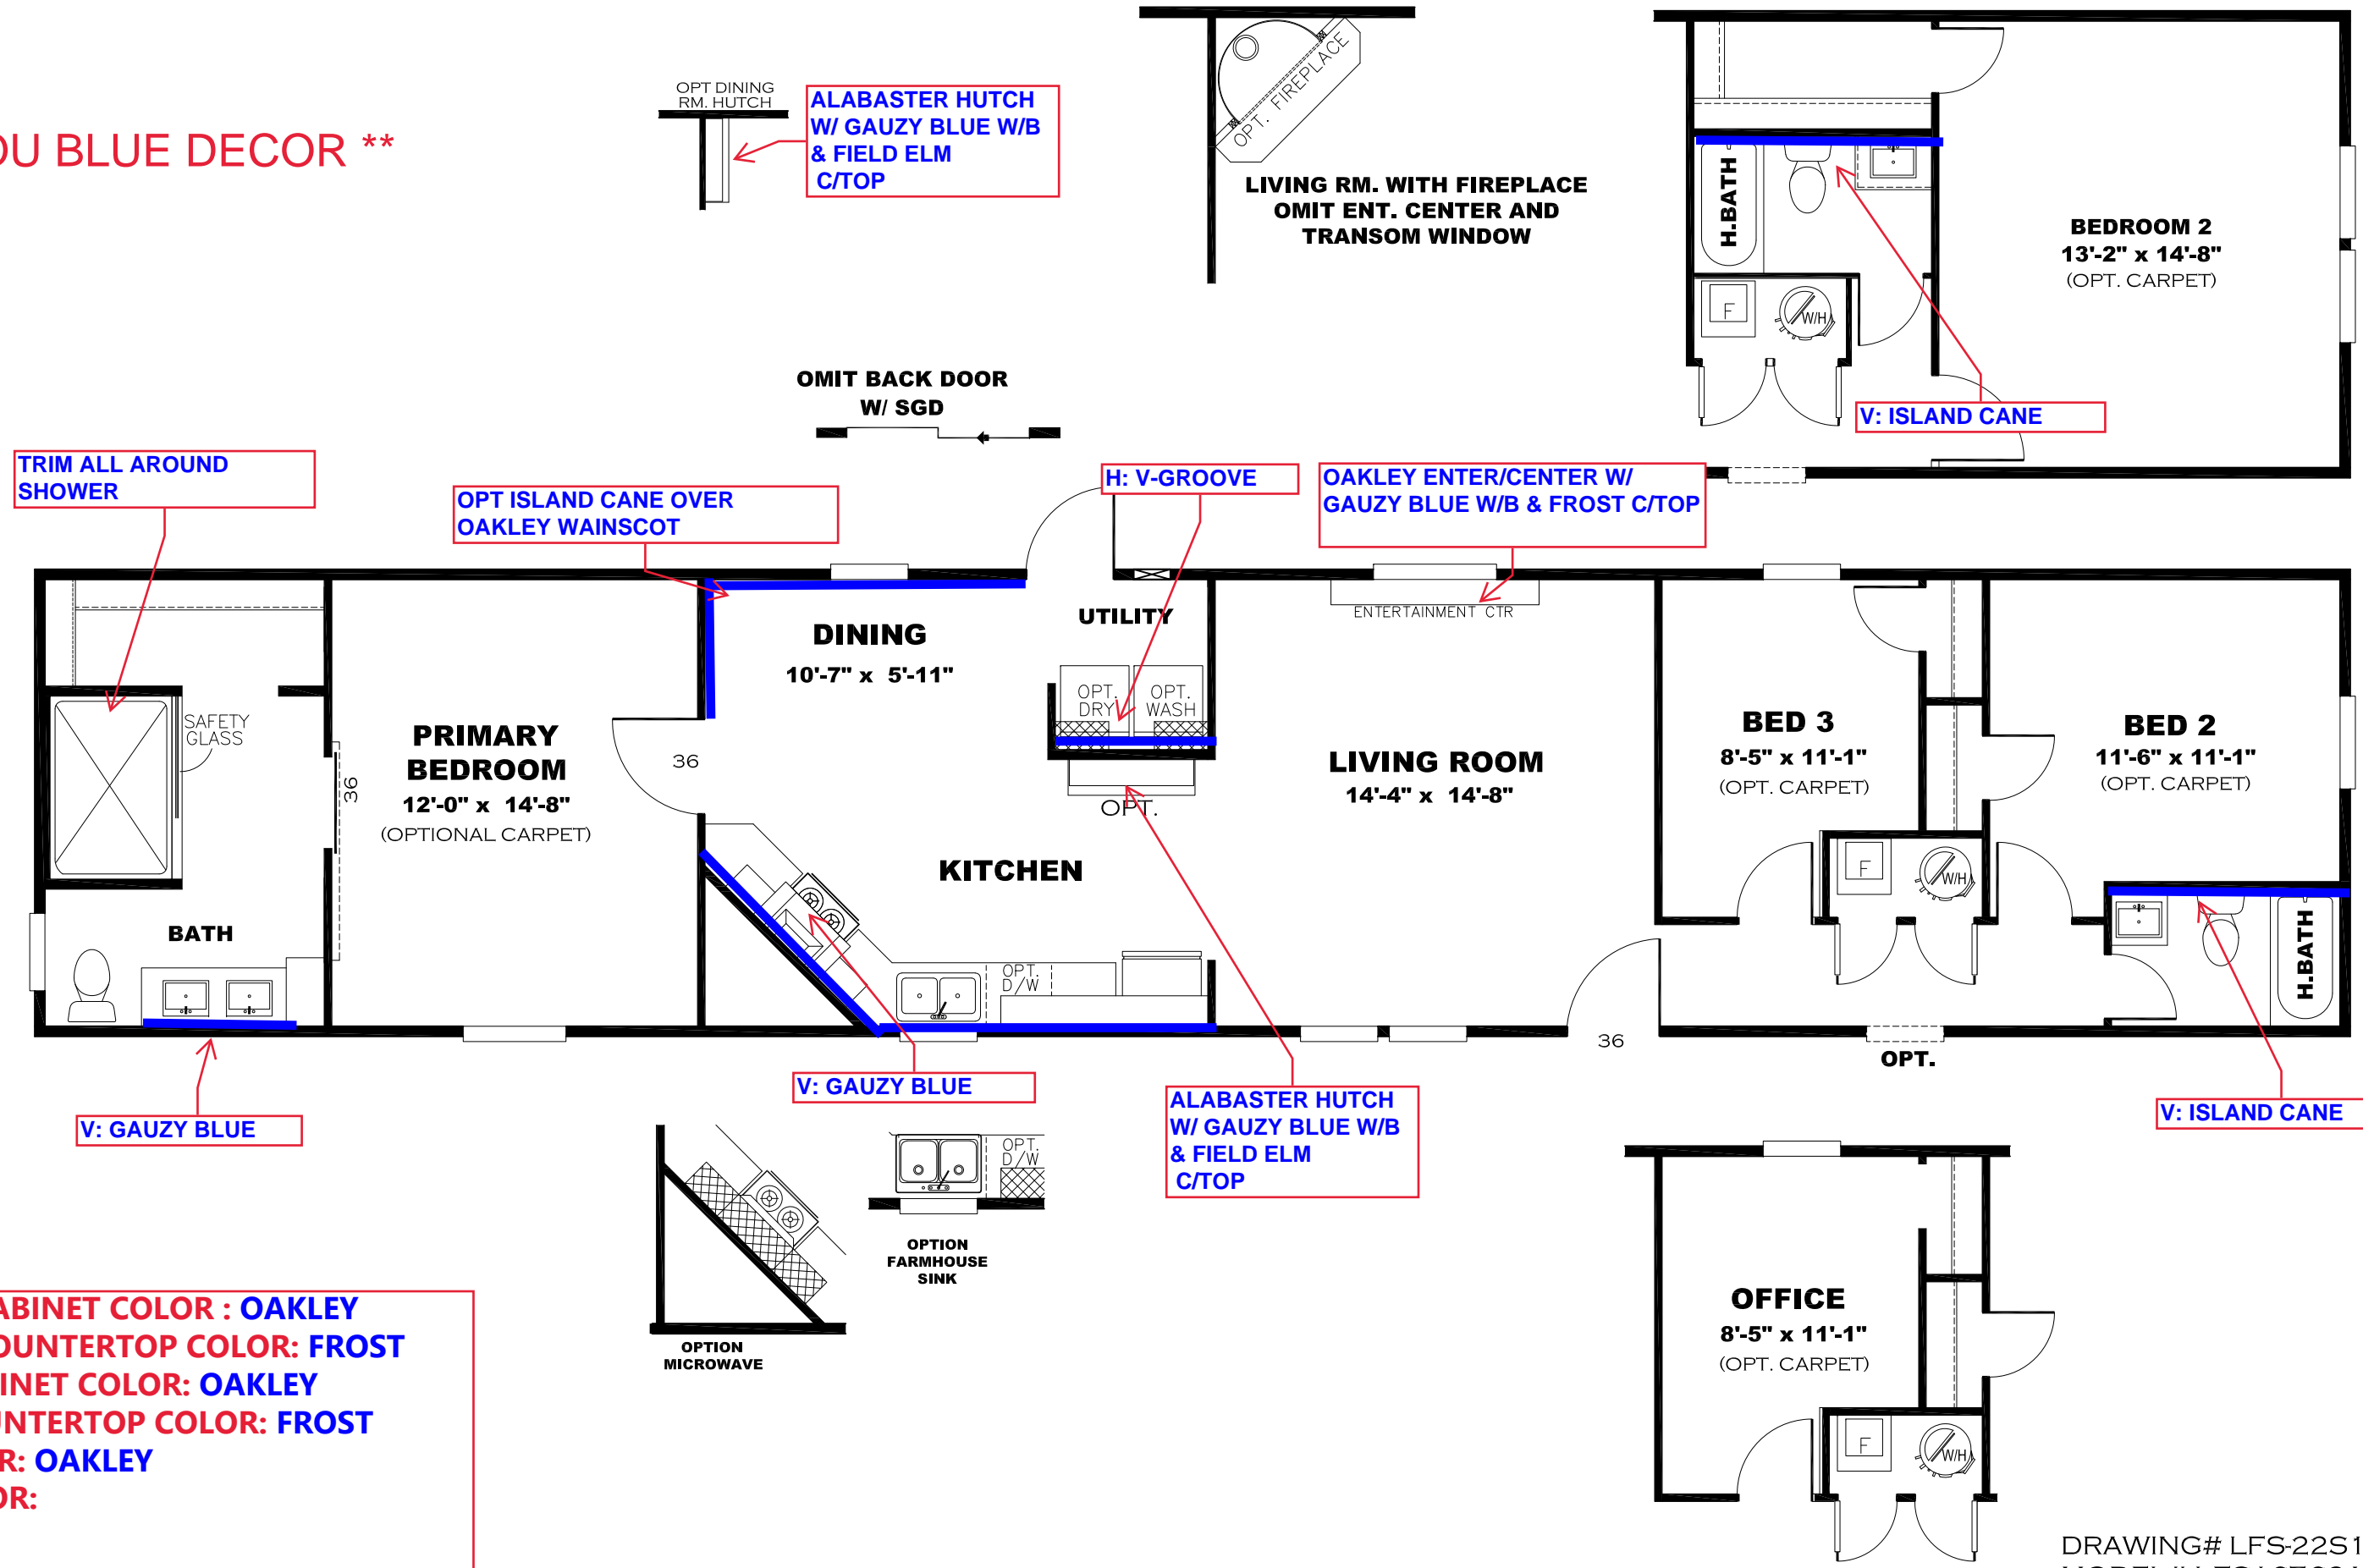

**** BAYOU BLUE DECOR ****

KITCHEN CABINET COLOR : OAKLEY
KITCHEN COUNTERTOP COLOR: FROST
BATHS CABINET COLOR: OAKLEY
BATHS COUNTERTOP COLOR: FROST
TRIM COLOR: OAKLEY
VINYL COLOR:
CARPET:

DRAWING# LFS-22S118
 MODEL# LFS16763A
 16' x 76' LIFESTYLE