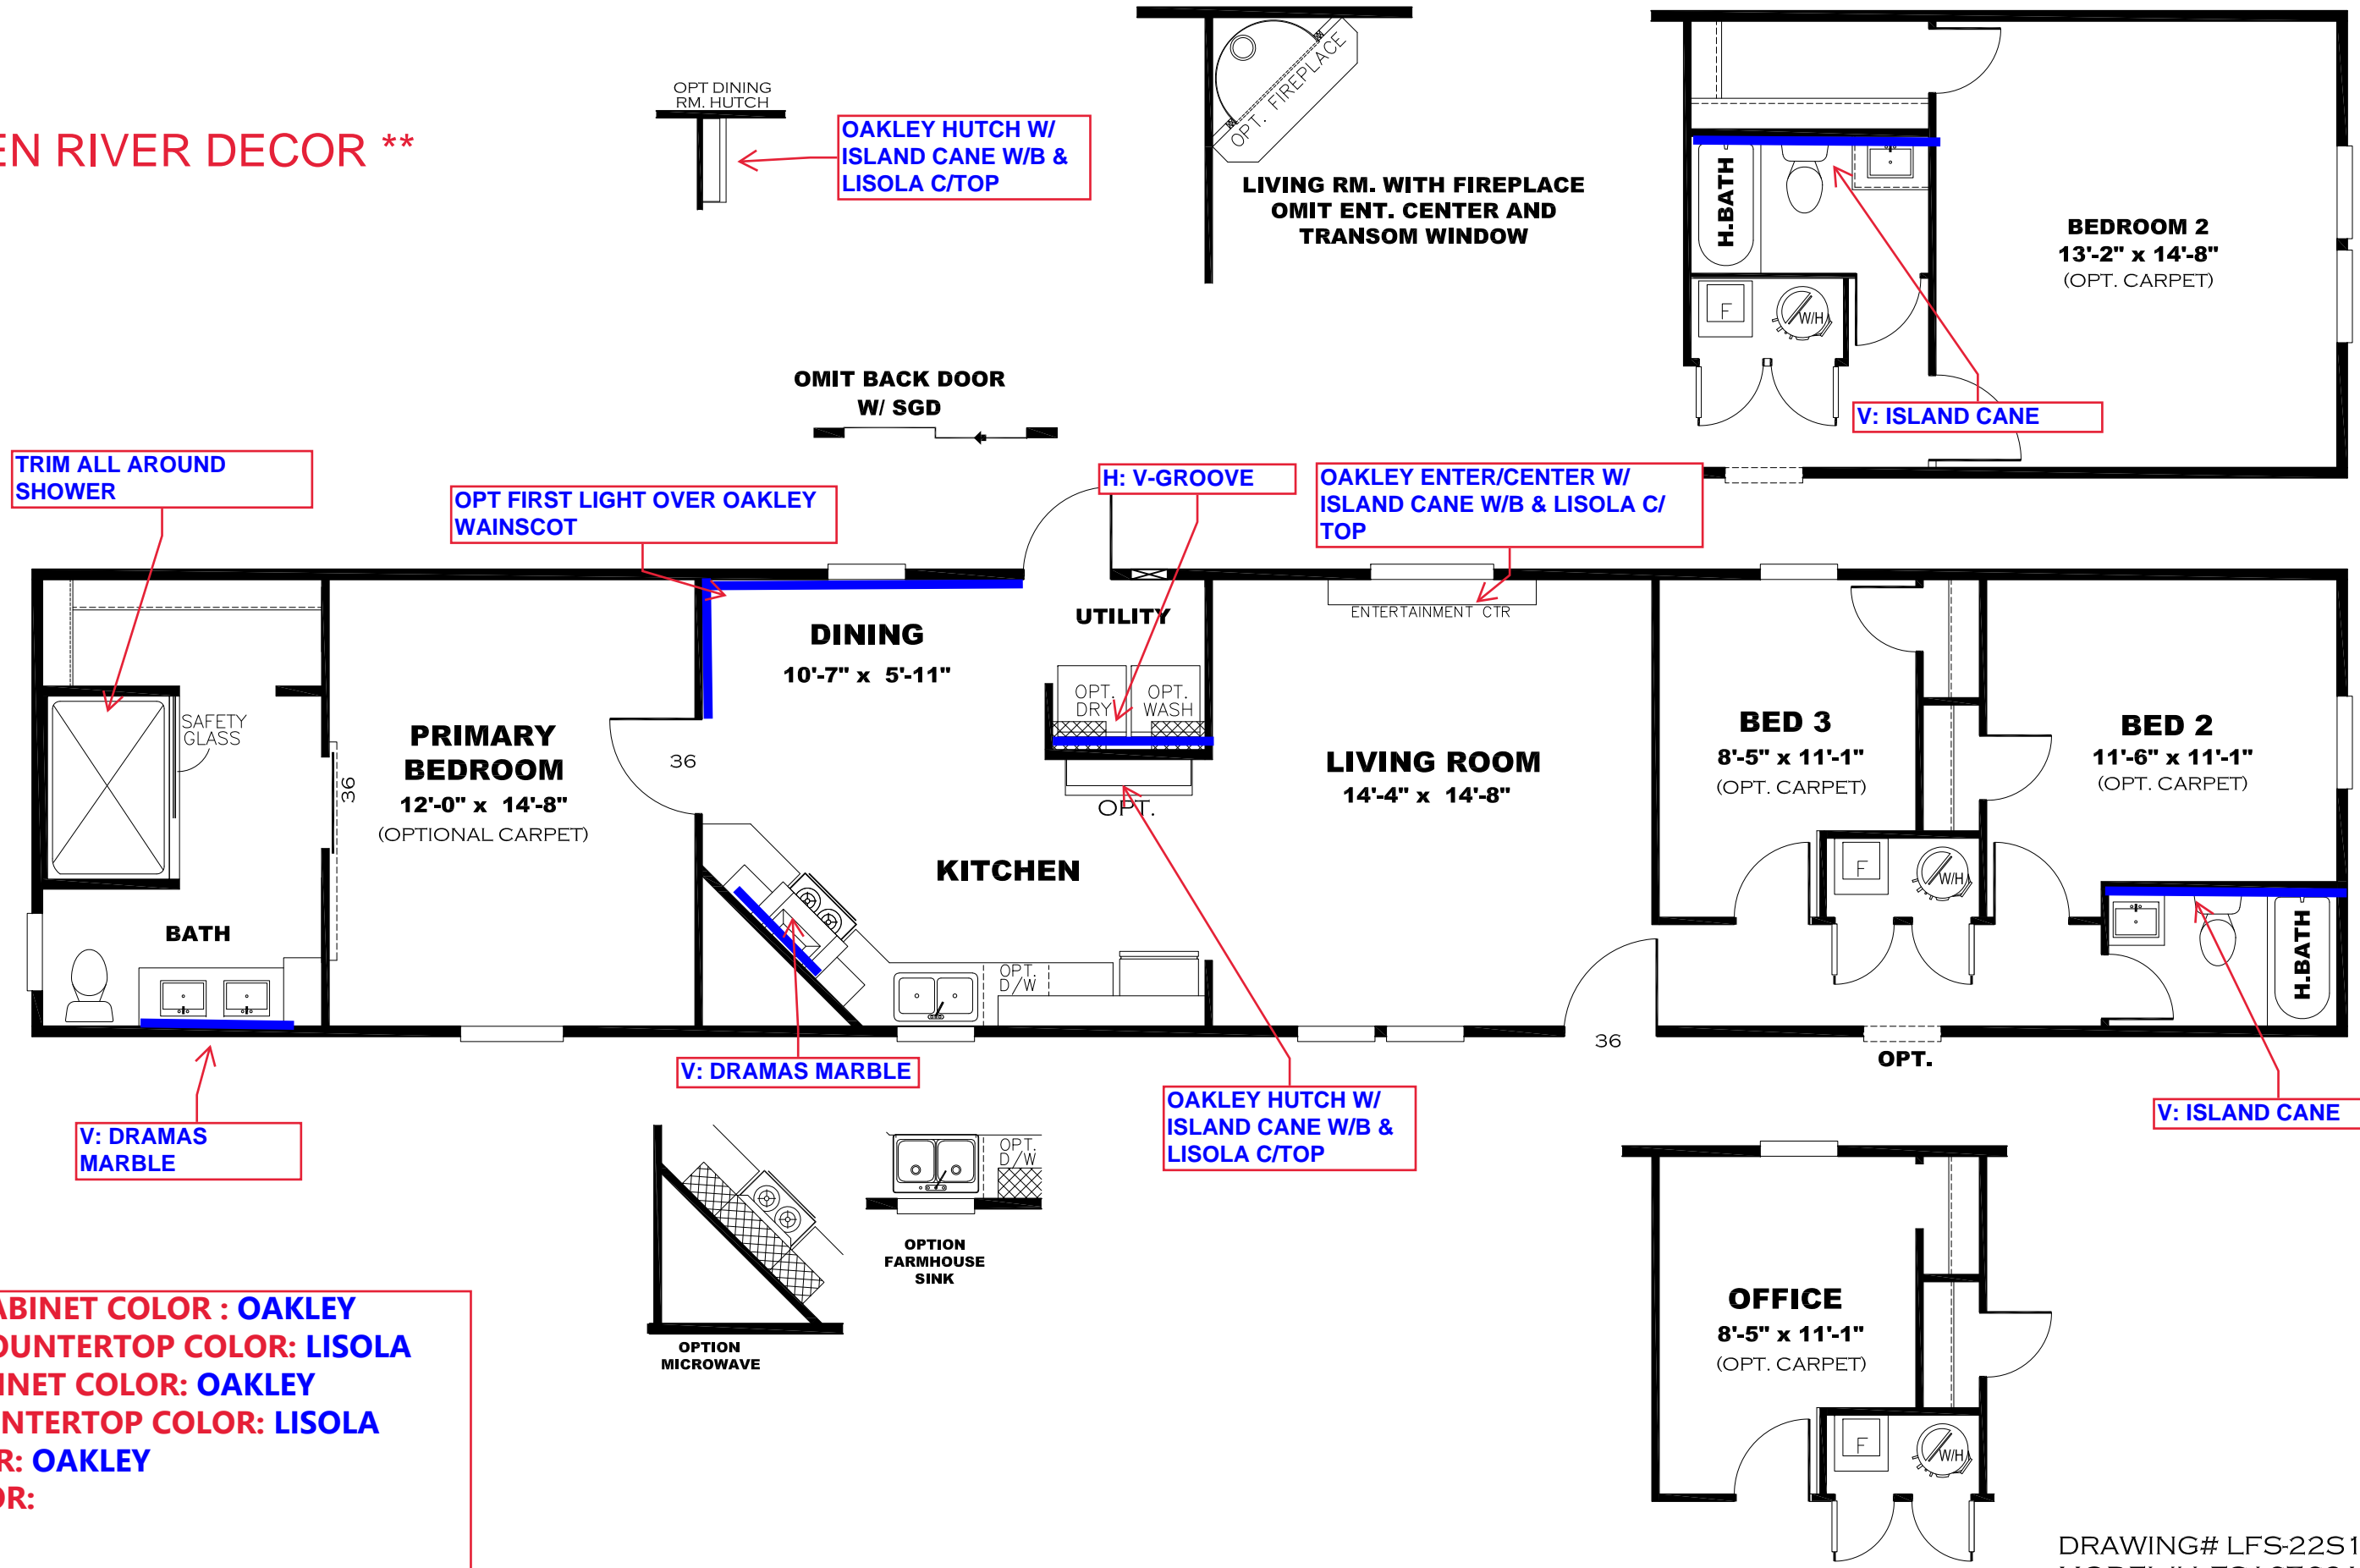

**** GREEN RIVER DECOR ****

KITCHEN CABINET COLOR : OAKLEY
KITCHEN COUNTERTOP COLOR: LISOLA
BATHS CABINET COLOR: OAKLEY
BATHS COUNTERTOP COLOR: LISOLA
TRIM COLOR: OAKLEY
VINYL COLOR:
CARPET:

DRAWING# LFS-22S118
 MODEL# LFS16763A
 16' x 76' LIFESTYLE