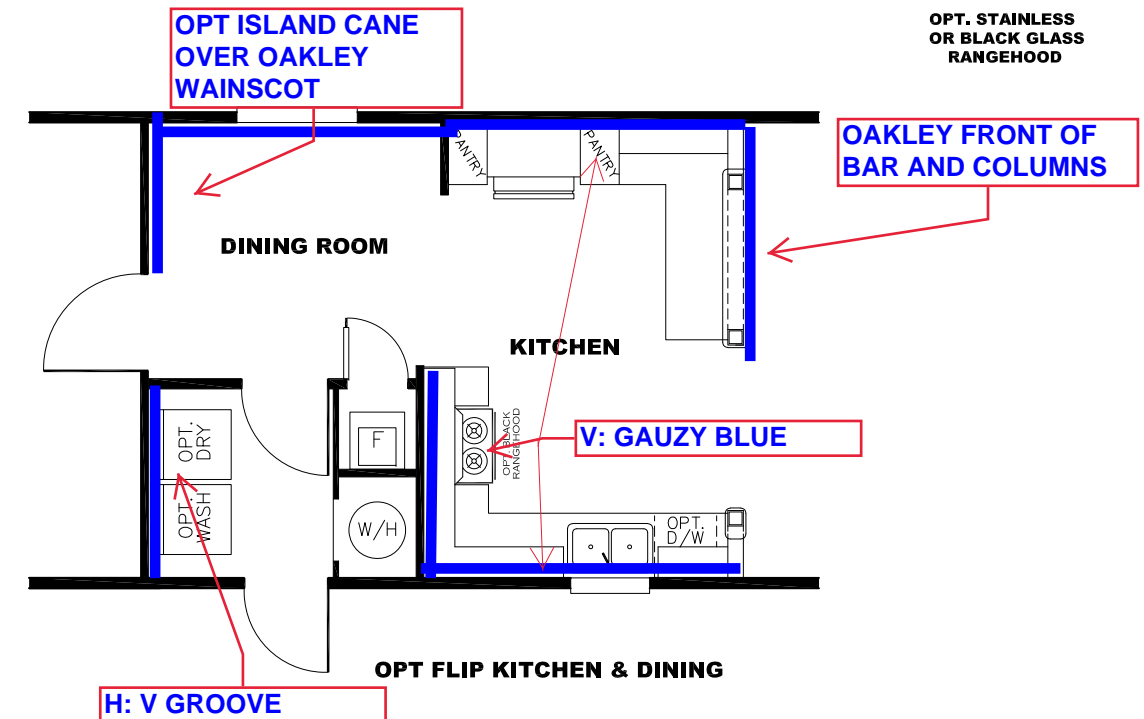

**** BAYOU BLUE DECOR ****

KITCHEN CABINET COLOR : OAKLEY
KITCHEN COUNTERTOP COLOR: FROST
BATHS CABINET COLOR: OAKLEY
BATHS COUNTERTOP COLOR: FROST
TRIM COLOR: OAKLEY
VINYL COLOR:
CARPET: