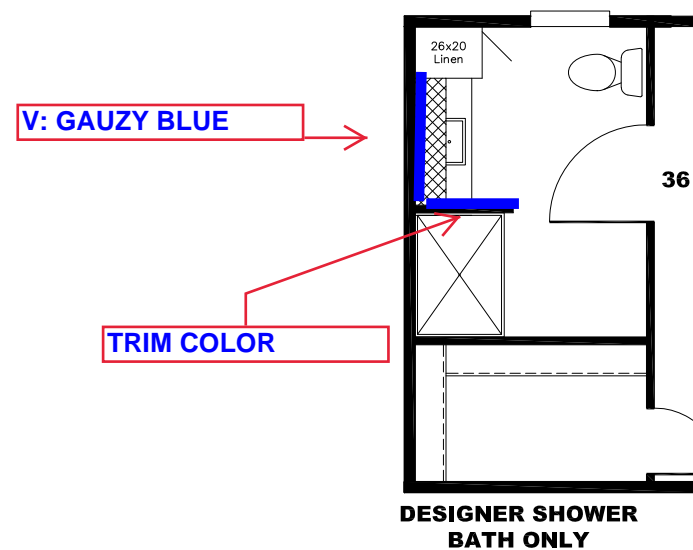

**** BAYOU BLUE DECOR ****

KITCHEN CABINET COLOR : OAKLEY
KITCHEN COUNTERTOP COLOR: FROST
BATHS CABINET COLOR: OAKLEY
BATHS COUNTERTOP COLOR: FROST
TRIM COLOR: OAKLEY
VINYL COLOR:
CARPET: