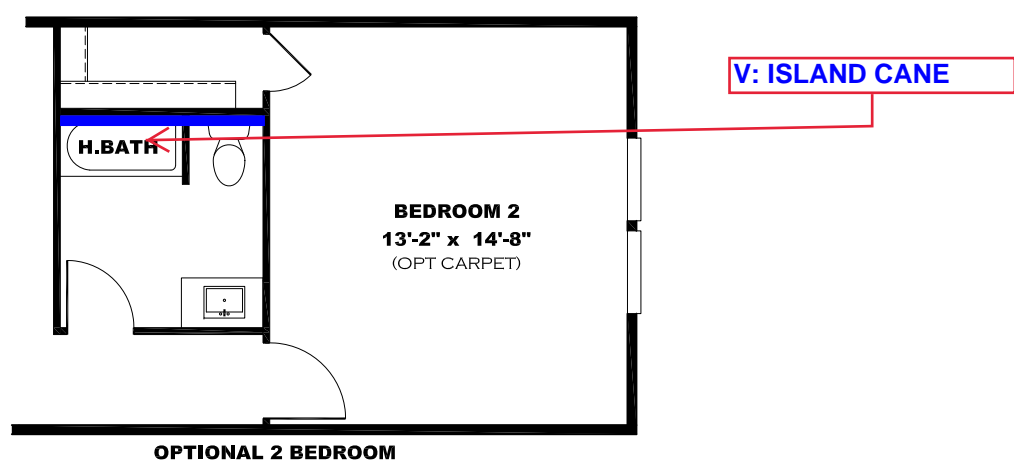

**** BAYOU BLUE DECOR ****

KITCHEN CABINET COLOR : OAKLEY
KITCHEN COUNTERTOP COLOR: FROST
BATHS CABINET COLOR: OAKLEY
BATHS COUNTERTOP COLOR: FROST
TRIM COLOR: OAKLEY
VINYL COLOR:
CARPET: