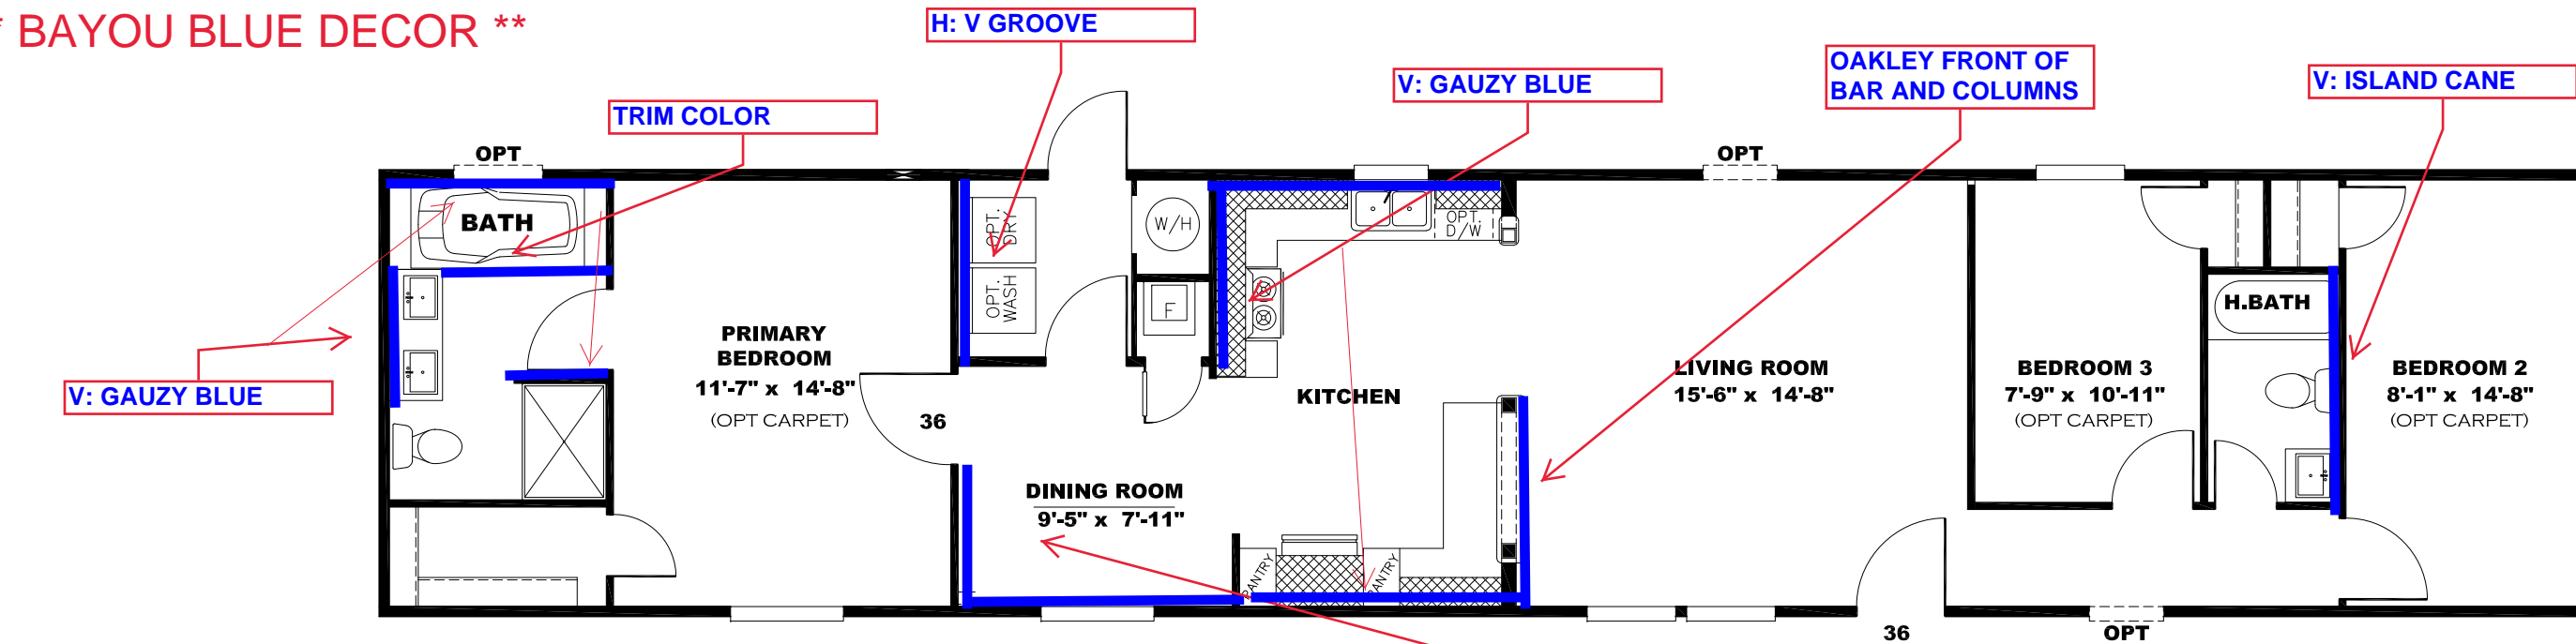

**** BAYOU BLUE DECOR ****

KITCHEN CABINET COLOR : OAKLEY
KITCHEN COUNTERTOP COLOR: FROST
BATHS CABINET COLOR: OAKLEY
BATHS COUNTERTOP COLOR: FROST
TRIM COLOR: OAKLEY
VINYL COLOR:
CARPET: