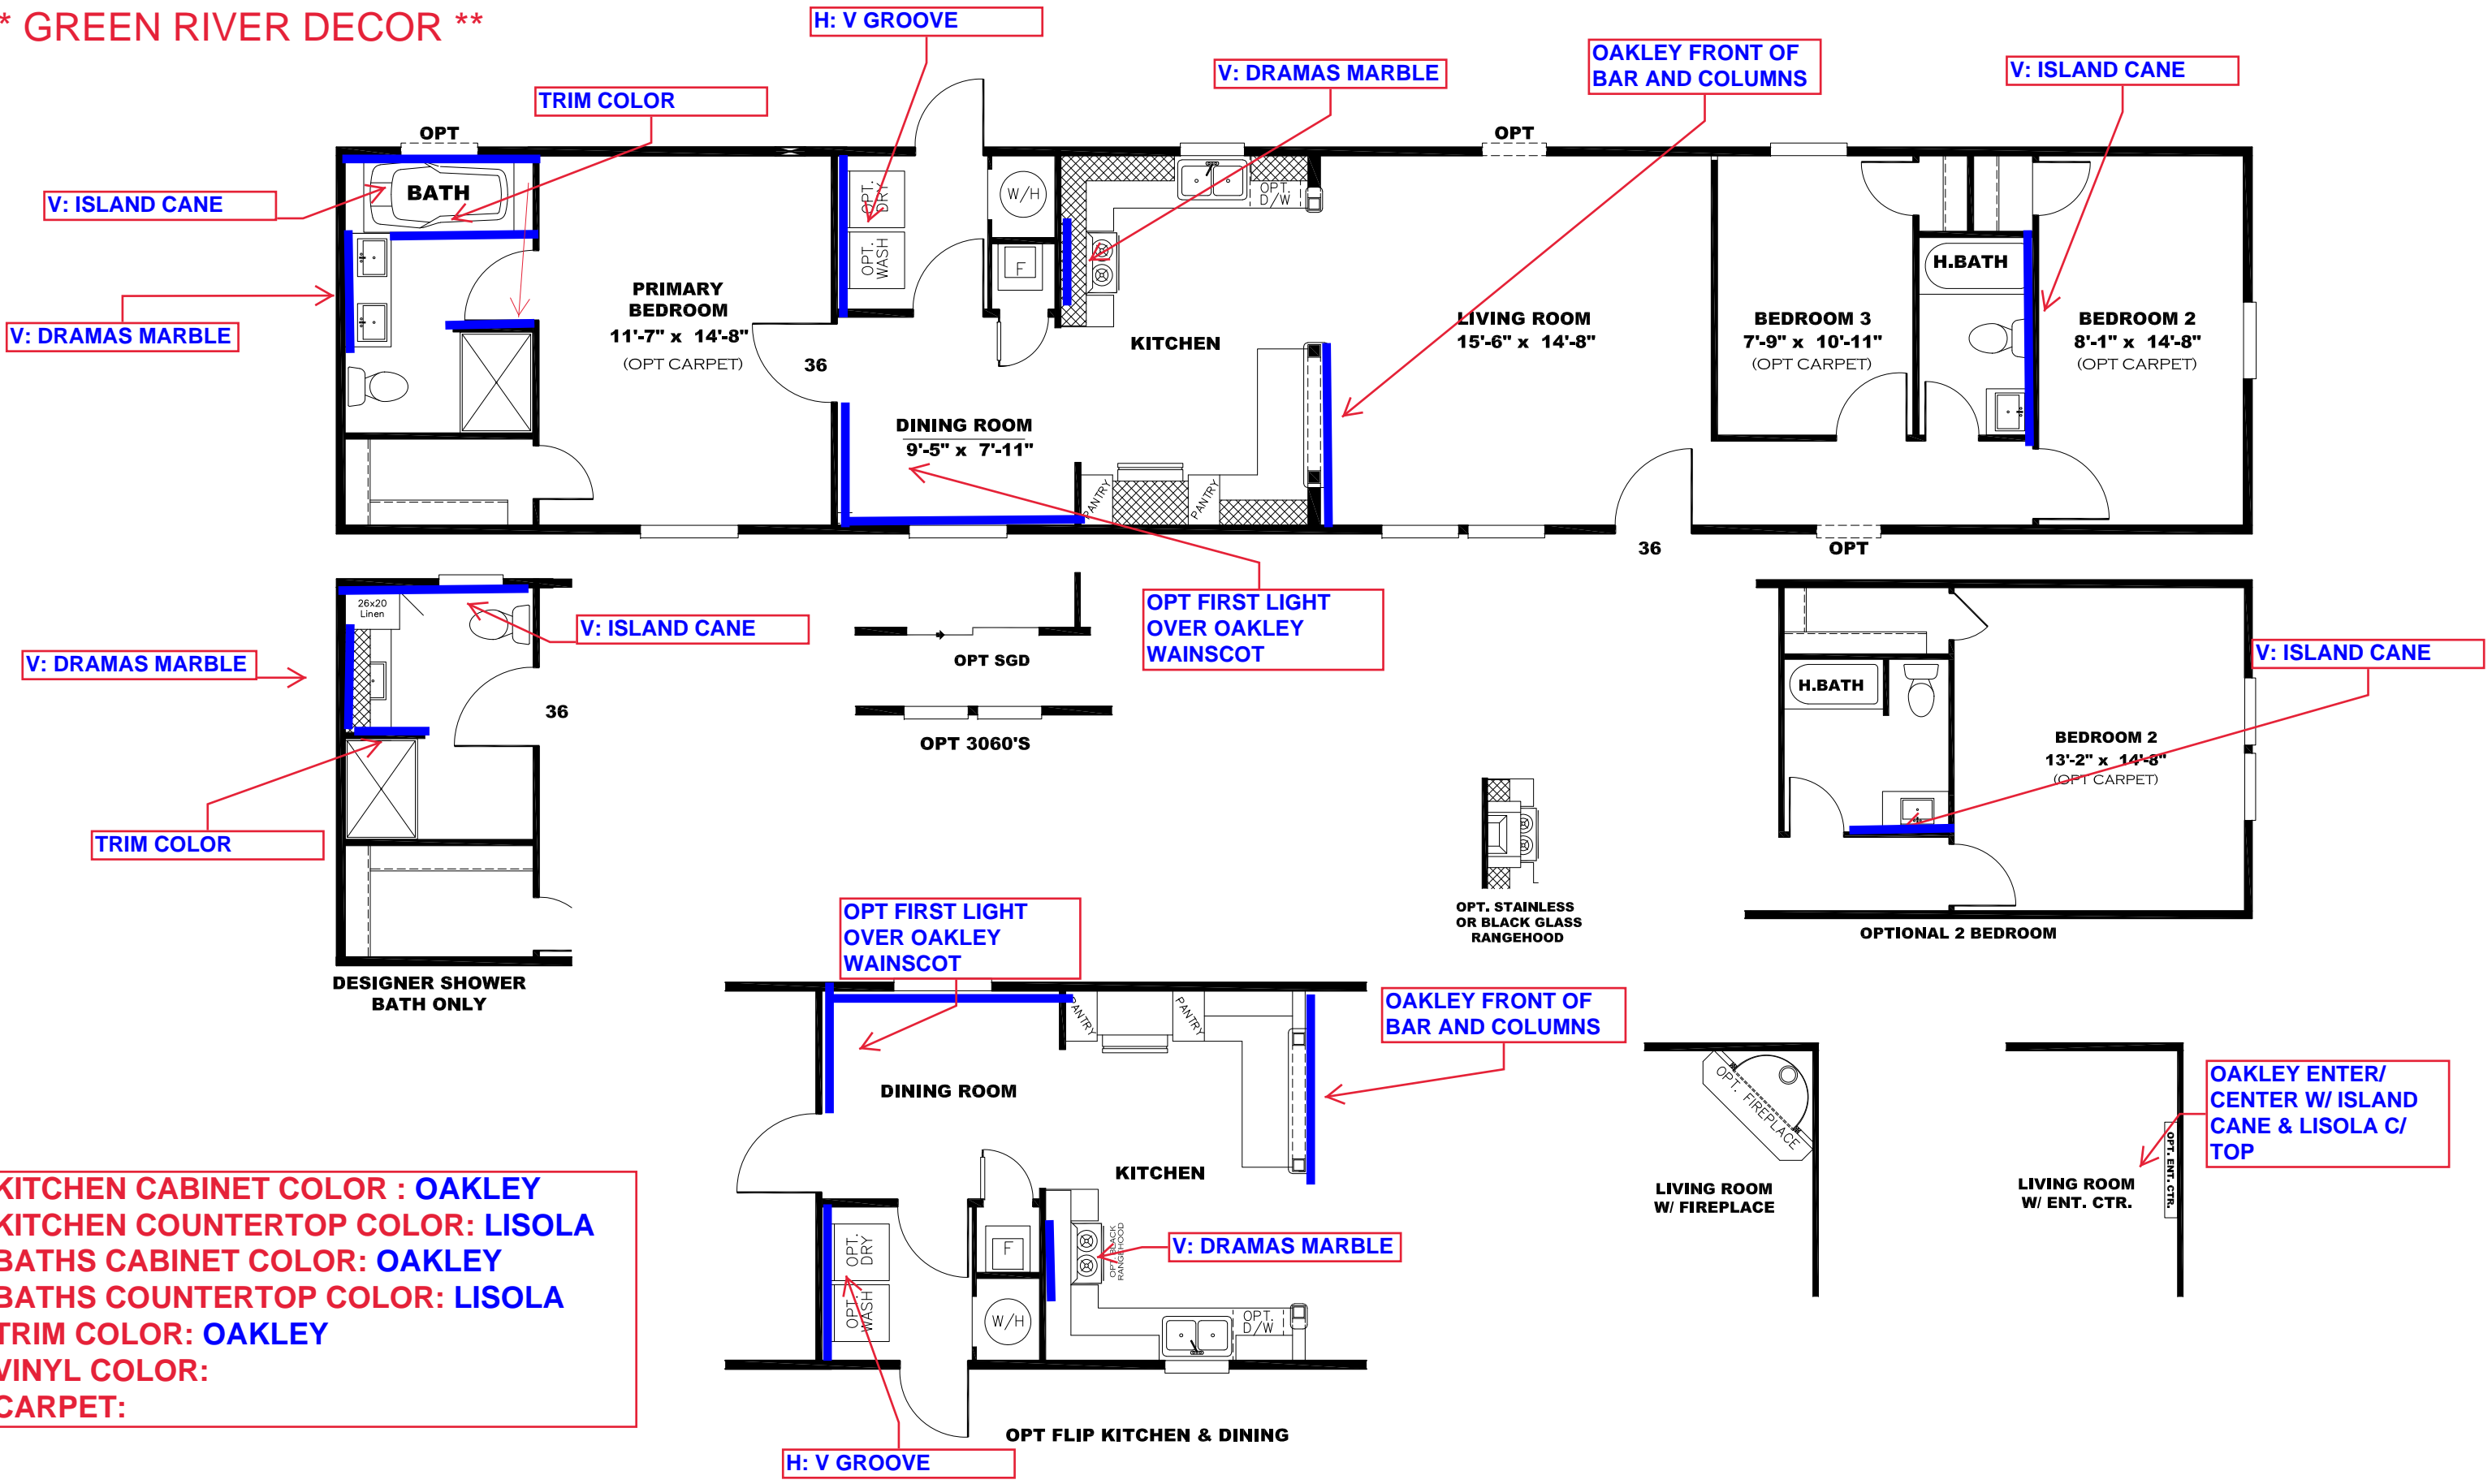

**** GREEN RIVER DECOR ****

KITCHEN CABINET COLOR : OAKLEY
KITCHEN COUNTERTOP COLOR: LISOLA
BATHS CABINET COLOR: OAKLEY
BATHS COUNTERTOP COLOR: LISOLA
TRIM COLOR: OAKLEY
VINYL COLOR:
CARPET: