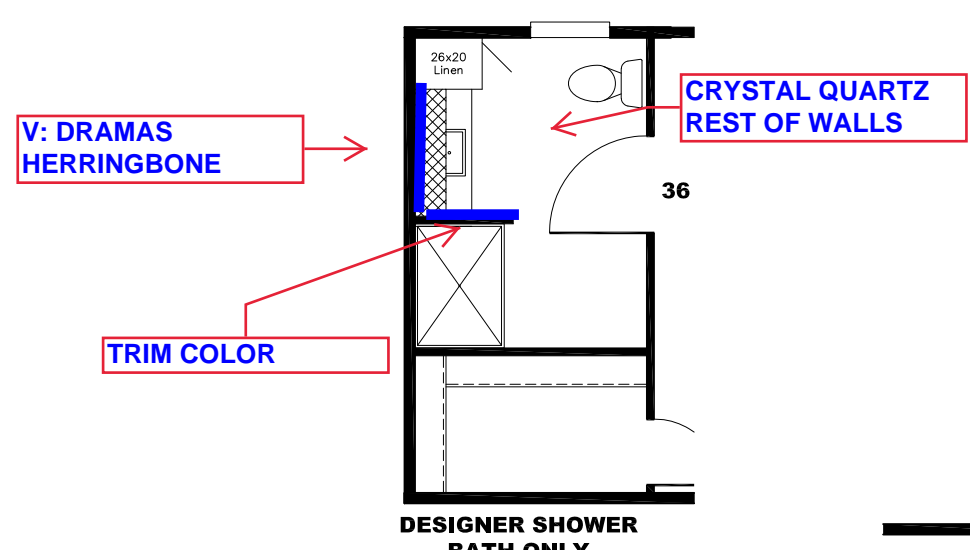

**** KODA CHROME DECOR ****

KITCHEN CABINET COLOR : CLUB GREY
KITCHEN COUNTERTOP COLOR: FROST
BATHS CABINET COLOR: CLUB GREY
BATHS COUNTERTOP COLOR: FROST
TRIM COLOR: CLUB GREY
VINYL COLOR:
CARPET: