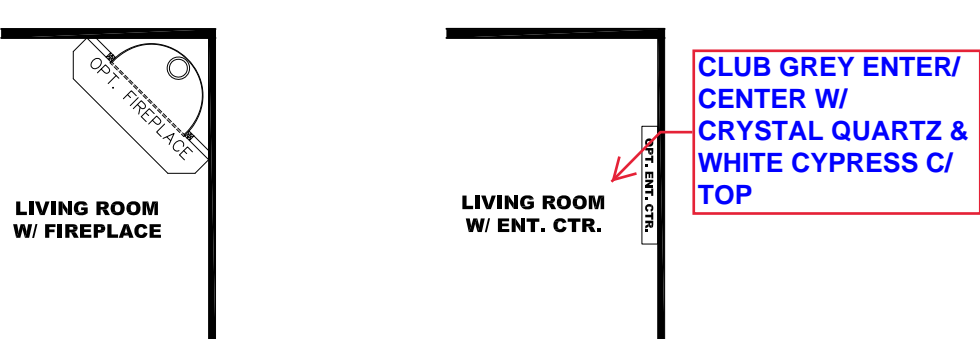

**** KODA CHROME DECOR ****

KITCHEN CABINET COLOR : CLUB GREY
KITCHEN COUNTERTOP COLOR: FROST
BATHS CABINET COLOR: CLUB GREY
BATHS COUNTERTOP COLOR: FROST
TRIM COLOR: CLUB GREY
VINYL COLOR:
CARPET: