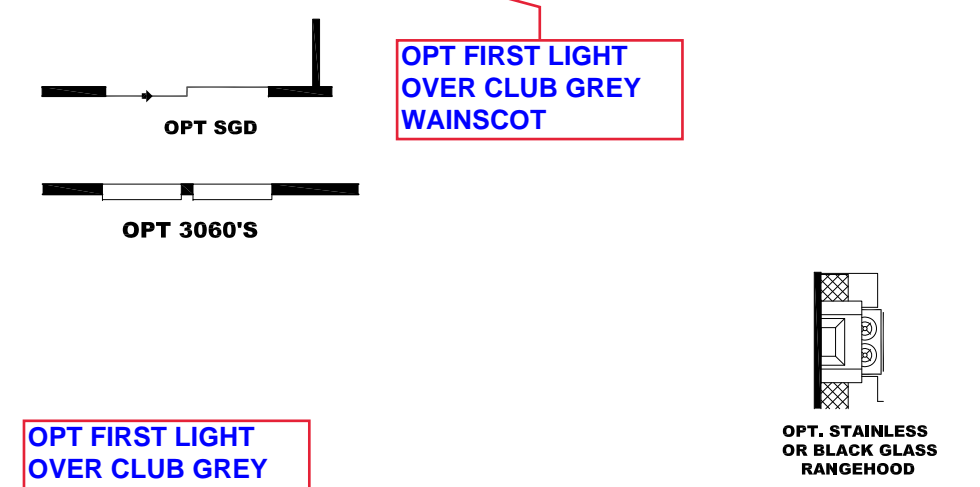

**** KODA CHROME DECOR ****

KITCHEN CABINET COLOR : CLUB GREY
KITCHEN COUNTERTOP COLOR: FROST
BATHS CABINET COLOR: CLUB GREY
BATHS COUNTERTOP COLOR: FROST
TRIM COLOR: CLUB GREY
VINYL COLOR:
CARPET: