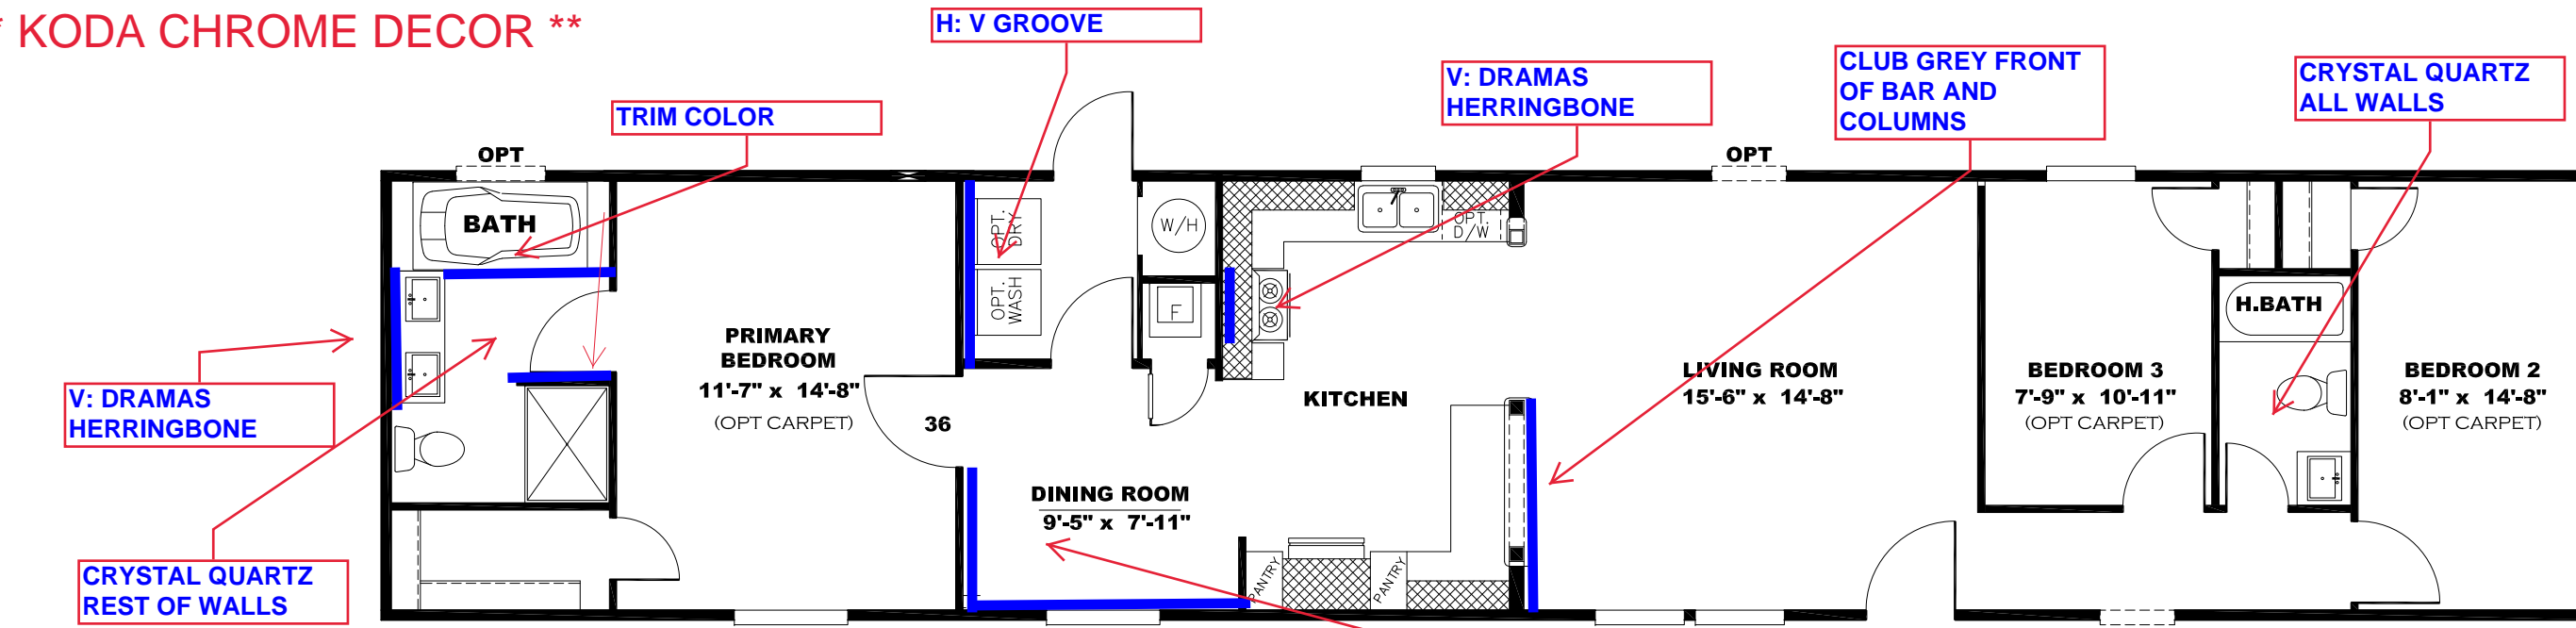

**** KODA CHROME DECOR ****

KITCHEN CABINET COLOR : CLUB GREY
KITCHEN COUNTERTOP COLOR: FROST
BATHS CABINET COLOR: CLUB GREY
BATHS COUNTERTOP COLOR: FROST
TRIM COLOR: CLUB GREY
VINYL COLOR:
CARPET: