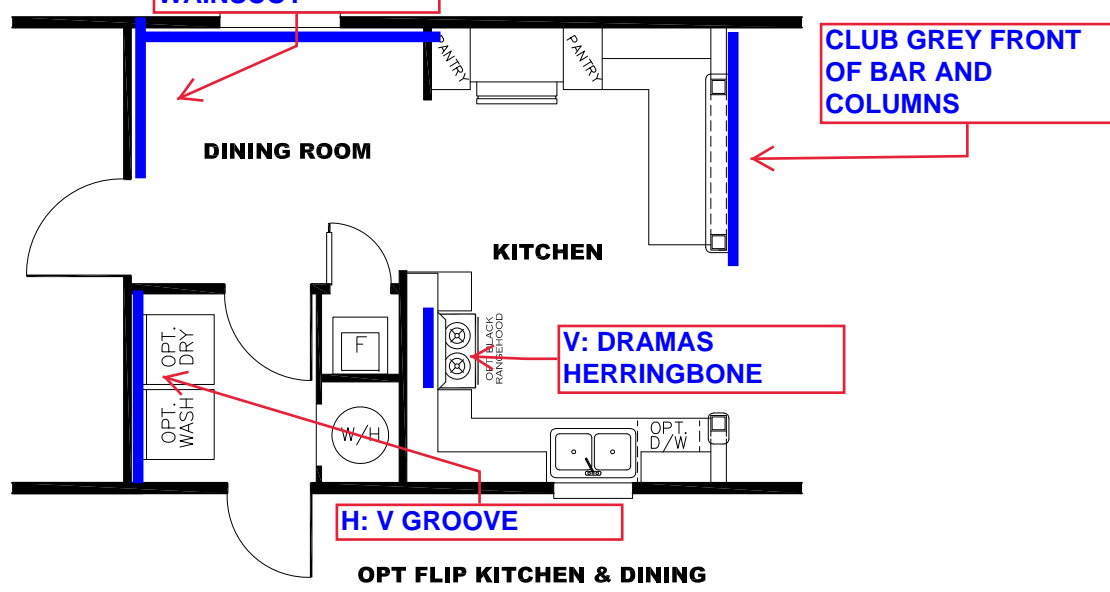

**** KODA CHROME DECOR ****

KITCHEN CABINET COLOR : CLUB GREY
KITCHEN COUNTERTOP COLOR: FROST
BATHS CABINET COLOR: CLUB GREY
BATHS COUNTERTOP COLOR: FROST
TRIM COLOR: CLUB GREY
VINYL COLOR:
CARPET: