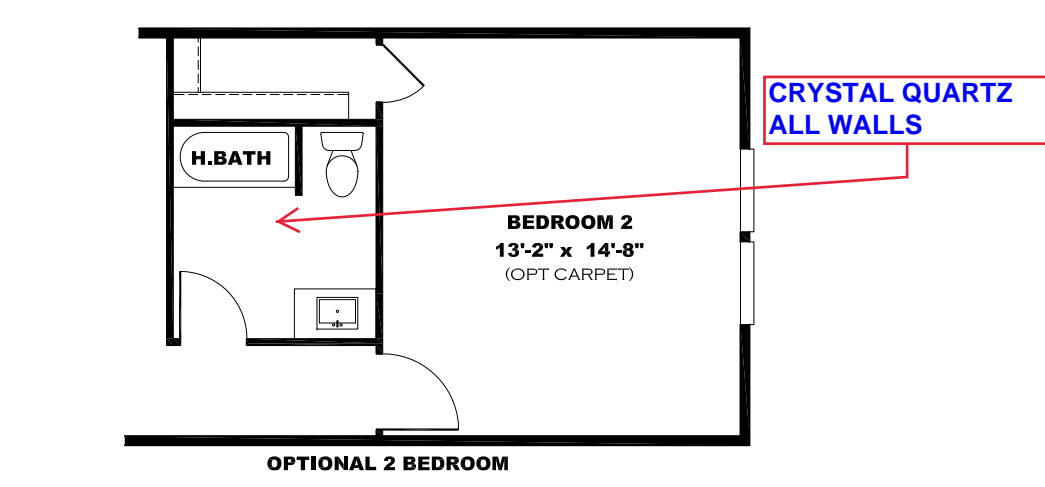

**** KODA CHROME DECOR ****

KITCHEN CABINET COLOR : CLUB GREY
KITCHEN COUNTERTOP COLOR: FROST
BATHS CABINET COLOR: CLUB GREY
BATHS COUNTERTOP COLOR: FROST
TRIM COLOR: CLUB GREY
VINYL COLOR:
CARPET: