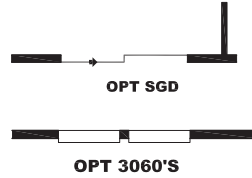

**DESIGNER SHOWER BATH ONLY**

**OPT. STAINLESS OR BLACK GLASS RANGEHOOD**