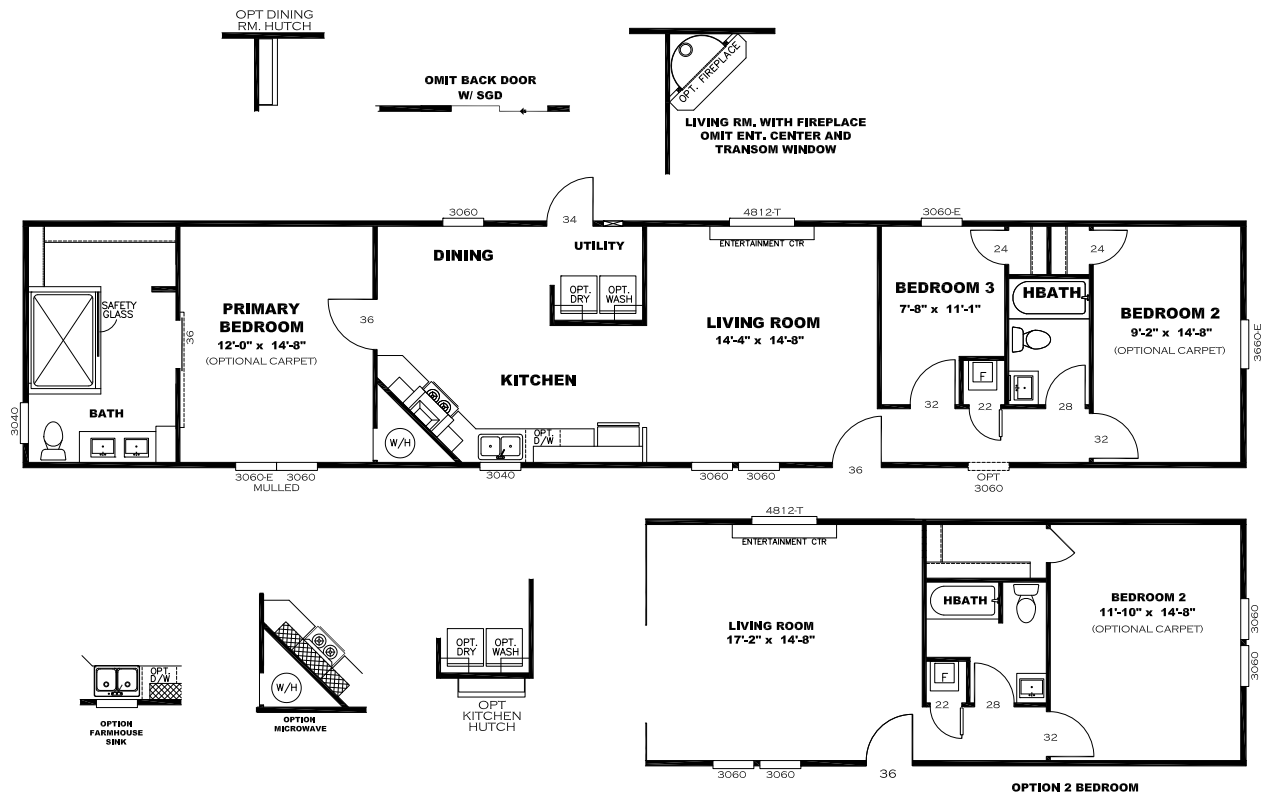

Maynardville

THE SHOWER HOUSE 2.0

22LFS16763AH

1,165 Square Feet
 3 Beds / 2 Baths
 16 x 76

WHY MAYNARDVILLE? AWARD-WINNING QUALITY

We exceed the HUD standard in many areas. Integrity in our product without sacrificing quality is a top priority. This is why we've chosen to add structural strength along with higher grades of countertops and flooring to provide our customers with a home that will last a lifetime.