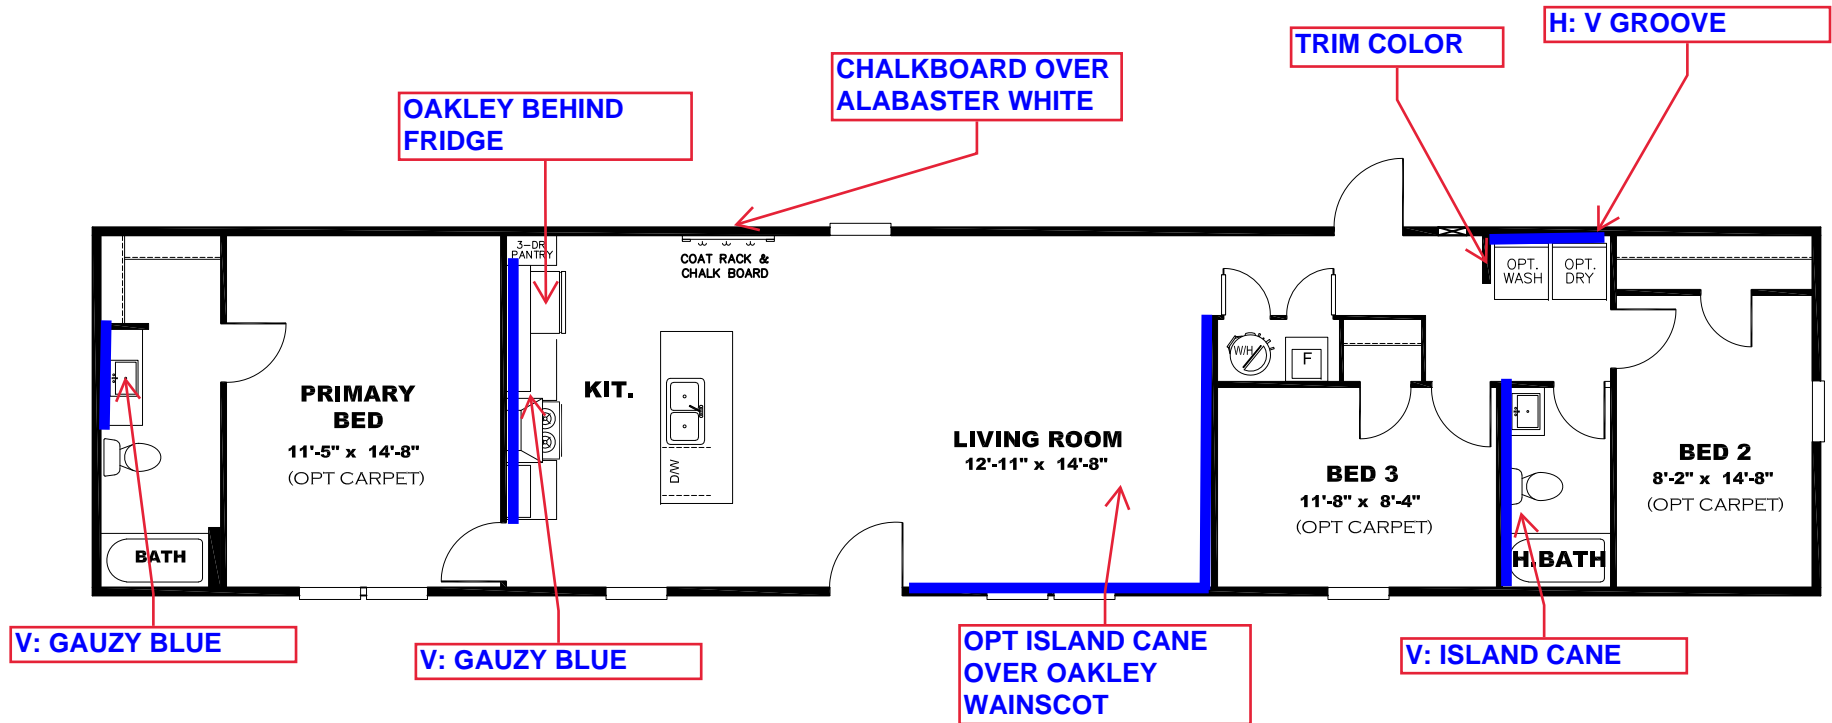

**\*\* BAYOU BLUE DECOR \*\***

**KITCHEN CABINET COLOR : OAKLEY**  
**KITCHEN COUNTERTOP COLOR: FROST**  
**KITCHEN ISLAND COLOR: ALABASTER WHITE**  
**KITCHEN ISLAND COUNTERTOP COLOR: FIELD ELM**  
**BATHS CABINET COLOR: OAKLEY**  
**BATHS COUNTERTOP COLOR: FROST**  
**TRIM COLOR: OAKLEY**  
**VINYL COLOR:**  
**CARPET COLOR**

DRAWING# SSR-11S044  
MODEL# SSR16723A  
16' x 72' PROMOTIONAL