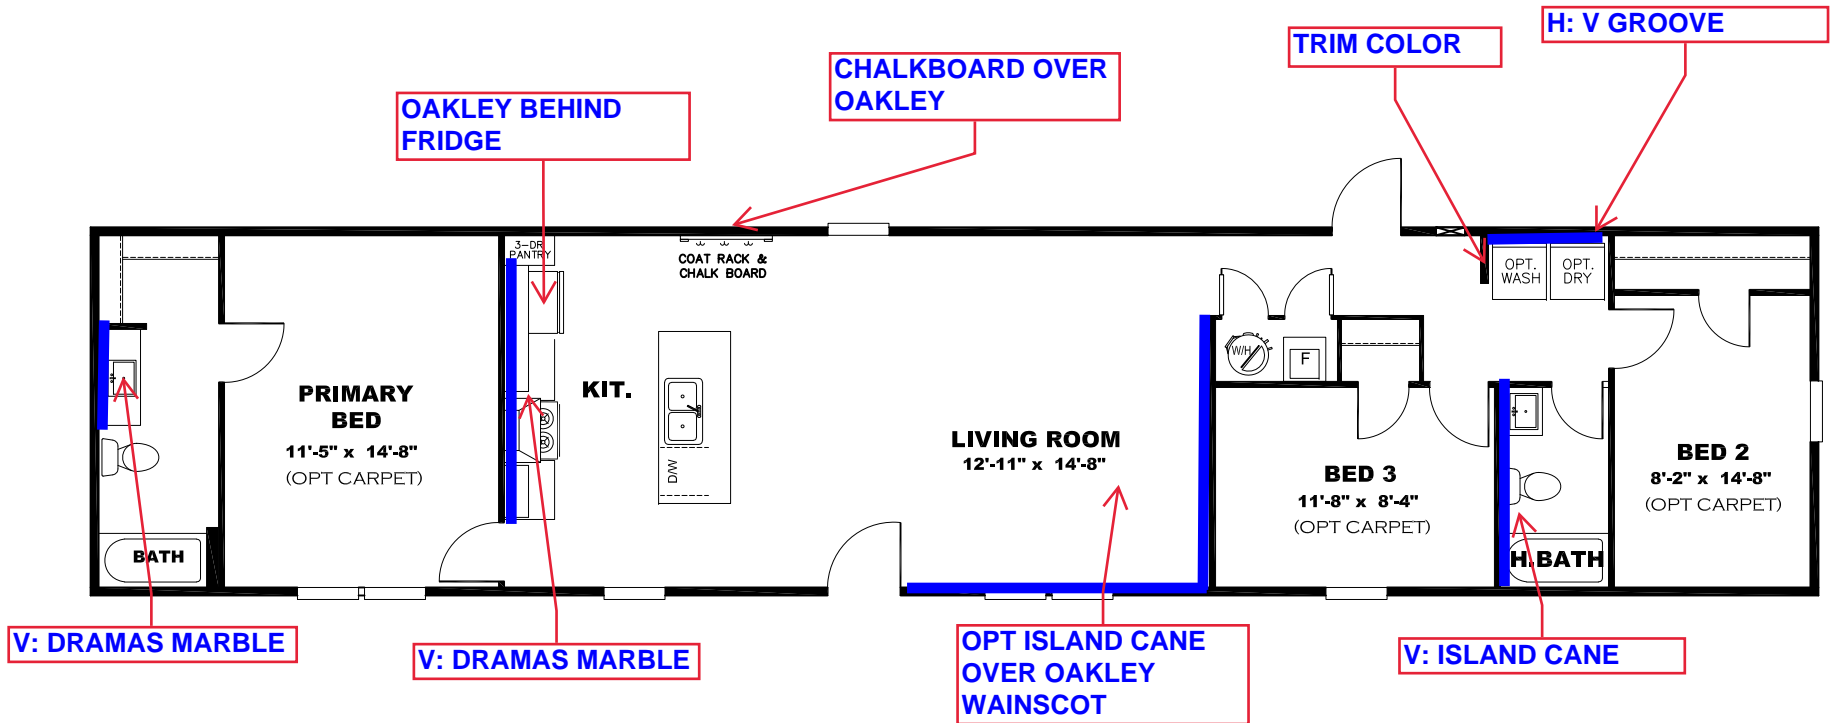

**\*\* GREEN RIVER DECOR \*\***

**KITCHEN CABINET COLOR: OAKLEY**  
**KITCHEN COUNTERTOP COLOR: LISOLA**  
**KITCHEN ISLAND CABINET COLOR: PLOVER**  
**KITCHEN ISLAND COUNTERTOP COLOR: FIELD ELM**  
**BATH CABINET COLOR: OAKLEY**  
**BATH COUNTERTOP COLOR: LISOLA**  
**TRIM COLOR: OAKLEY**  
**FLOOR VINYL:**  
**CARPET:**

DRAWING# SSR-11S044  
 MODEL# SSR16723A  
 16' x 72' PROMOTIONAL