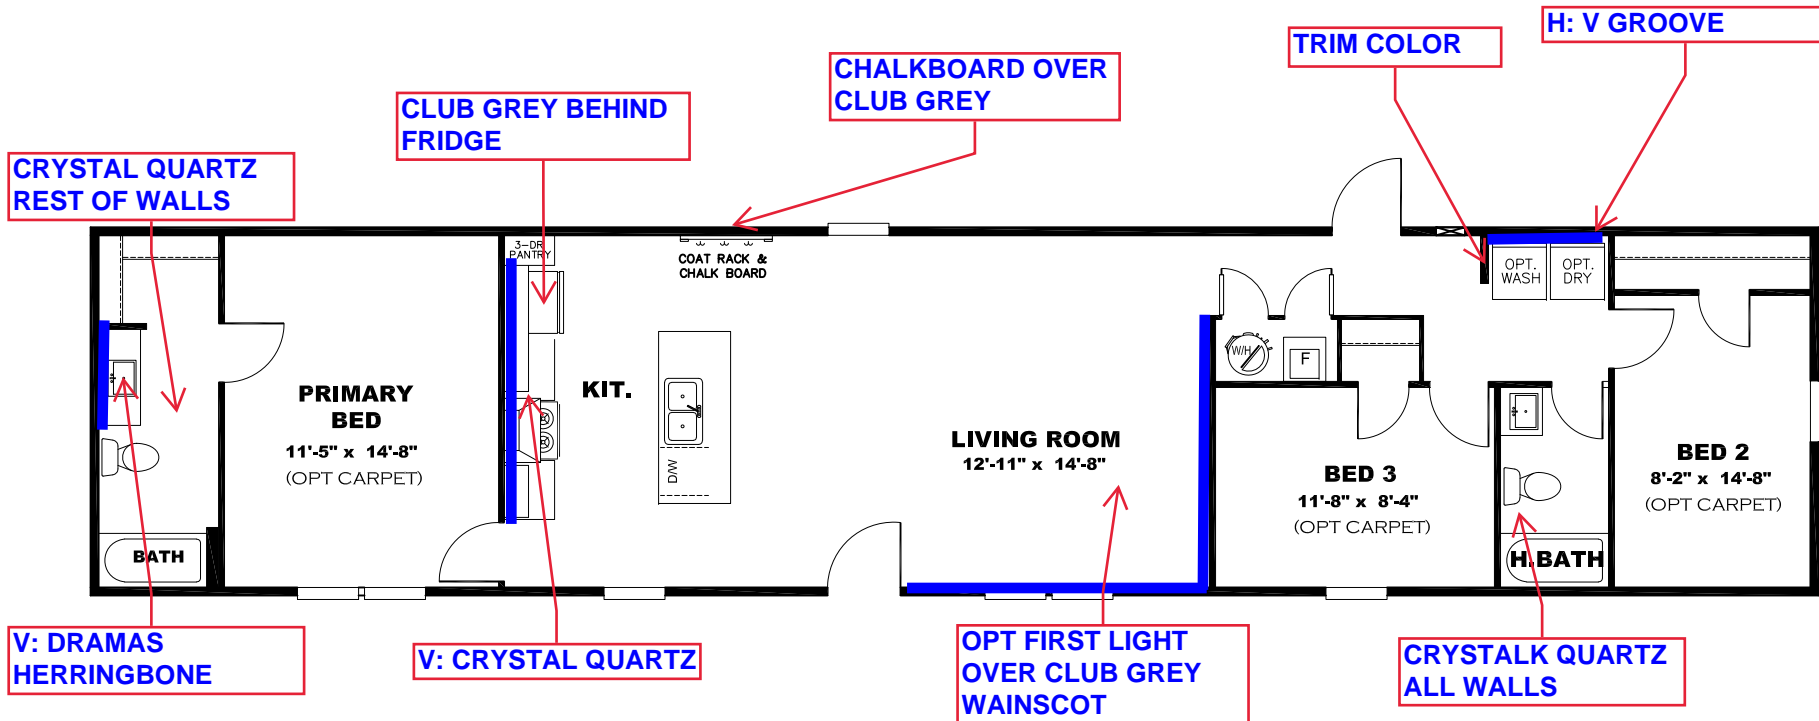

**** KODA CHROME DECOR ****

KITCHEN CABINET COLOR : CLUB GREY
KITCHEN COUNTERTOP COLOR: FROST
KITCHEN ISLAND COLOR: ALABASTER WHITE
KITCHEN ISLAND COUNTERTOP COLOR: WHITE CYPRESS
BATHS CABINET COLOR: CLUB GREY
BATHS COUNTERTOP COLOR: FROST
TRIM COLOR: CLUB GREY
VINYL COLOR:
CARPET COLOR

DRAWING# SSR-11S044
MODEL# SSR16723A
16' x 72' PROMOTIONAL