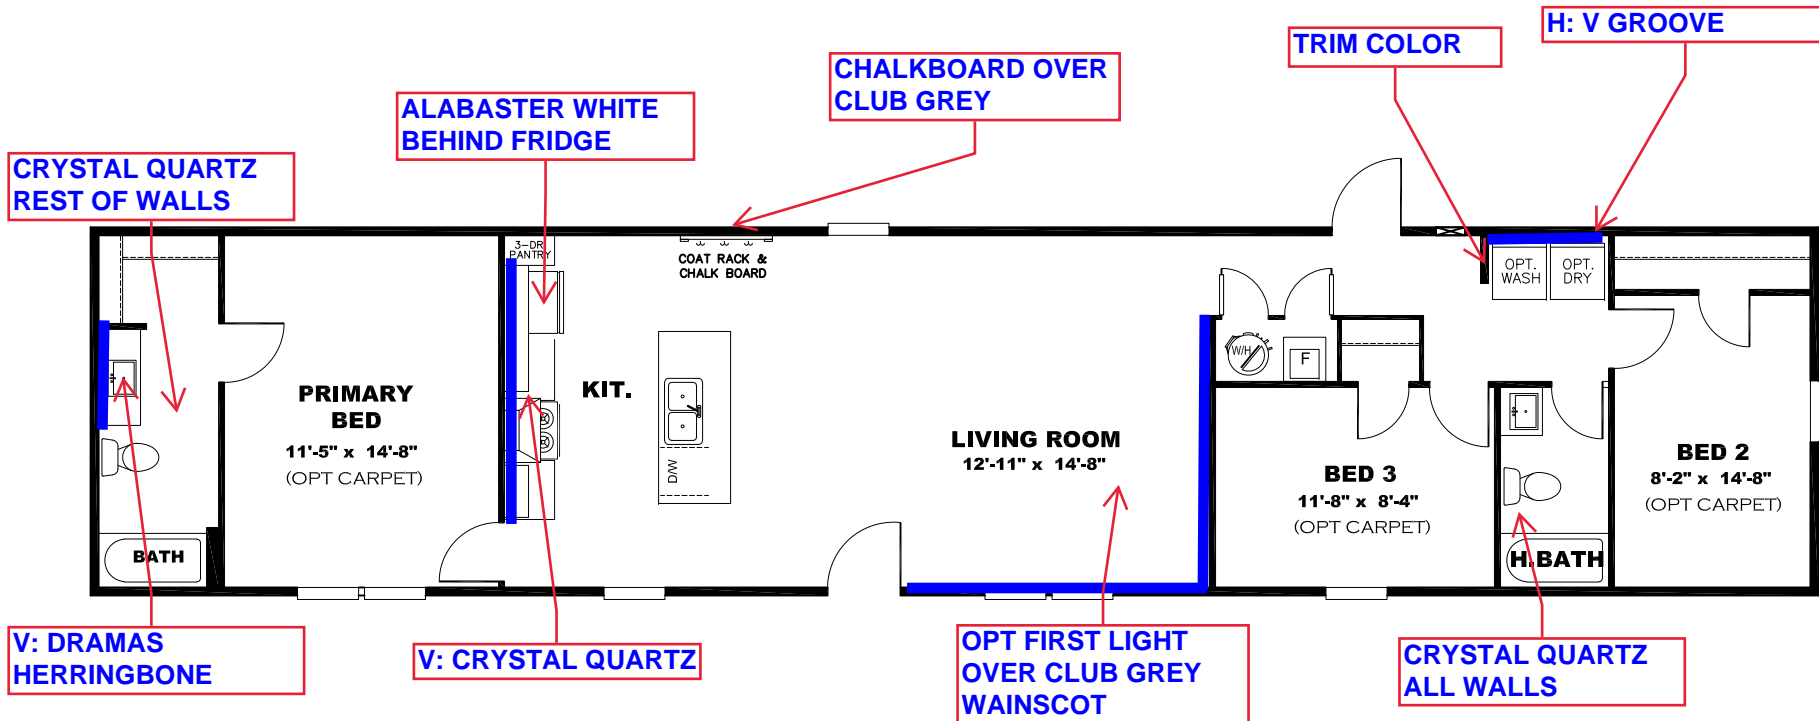

**** SHINING STAR DECOR ****

KITCHEN CABINET COLOR: ALABASTER WHITE
KITCHEN COUNTERTOP COLOR: BRAZILIAN BLUE
KITCHEN ISLAND CABINET COLOR: CLUB GREY
KITCHEN ISLAND COUNTERTOP COLOR: WHITE CYPRESS
HBATH CABINET COLOR: ALABASTER WHITE
HBATH COUNTERTOP COLOR: BRAZILIAN BLUE
PBATH CABINET COLOR: CLUB GREY
PBATH COUNTERTOP COLOR: WHITE CYPRESS
TRIM COLOR: CLUB GREY
FLOOR VINYL:
CARPET:

DRAWING# SSR-11S044
 MODEL# SSR16723A
 16' x 72' PROMOTIONAL