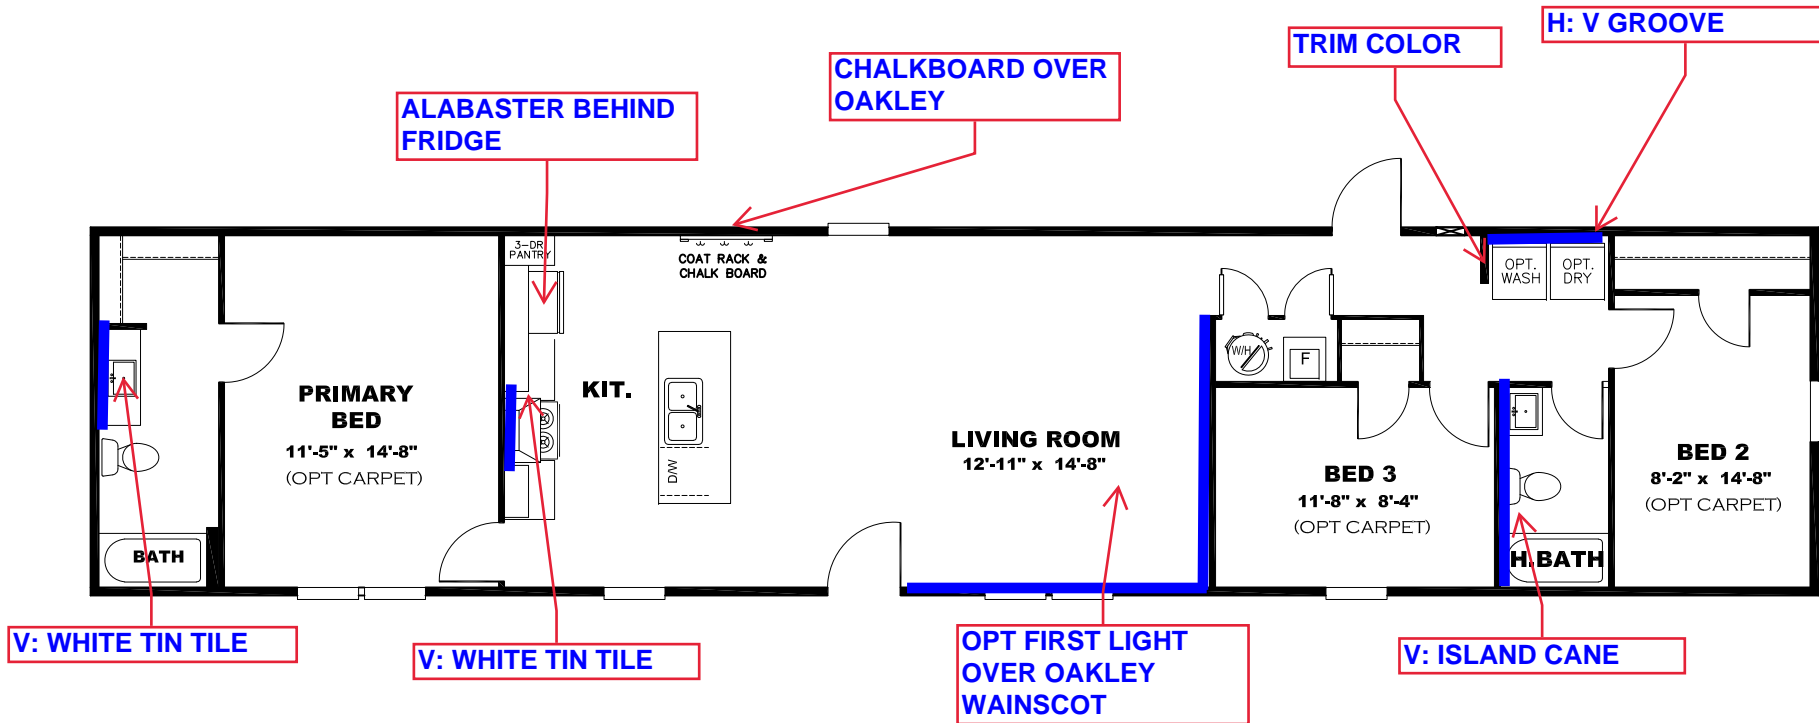

**** SWEET MAGNOLIA DECOR ****

KITCHEN CABINET COLOR : ALABASTER WHITE
KITCHEN COUNTERTOP COLOR: LISOLA
KITCHEN ISLAND COLOR: OAKLEY
KITCHEN ISLAND COUNTERTOP COLOR: WHITE CYPRESS
BATHS CABINET COLOR: ALABASTER WHITE
BATHS COUNTERTOP COLOR: LISOLA
TRIM COLOR: OAKLEY
VINYL COLOR:
CARPET COLOR

DRAWING# SSR-11S044
MODEL# SSR16723A
16' x 72' PROMOTIONAL