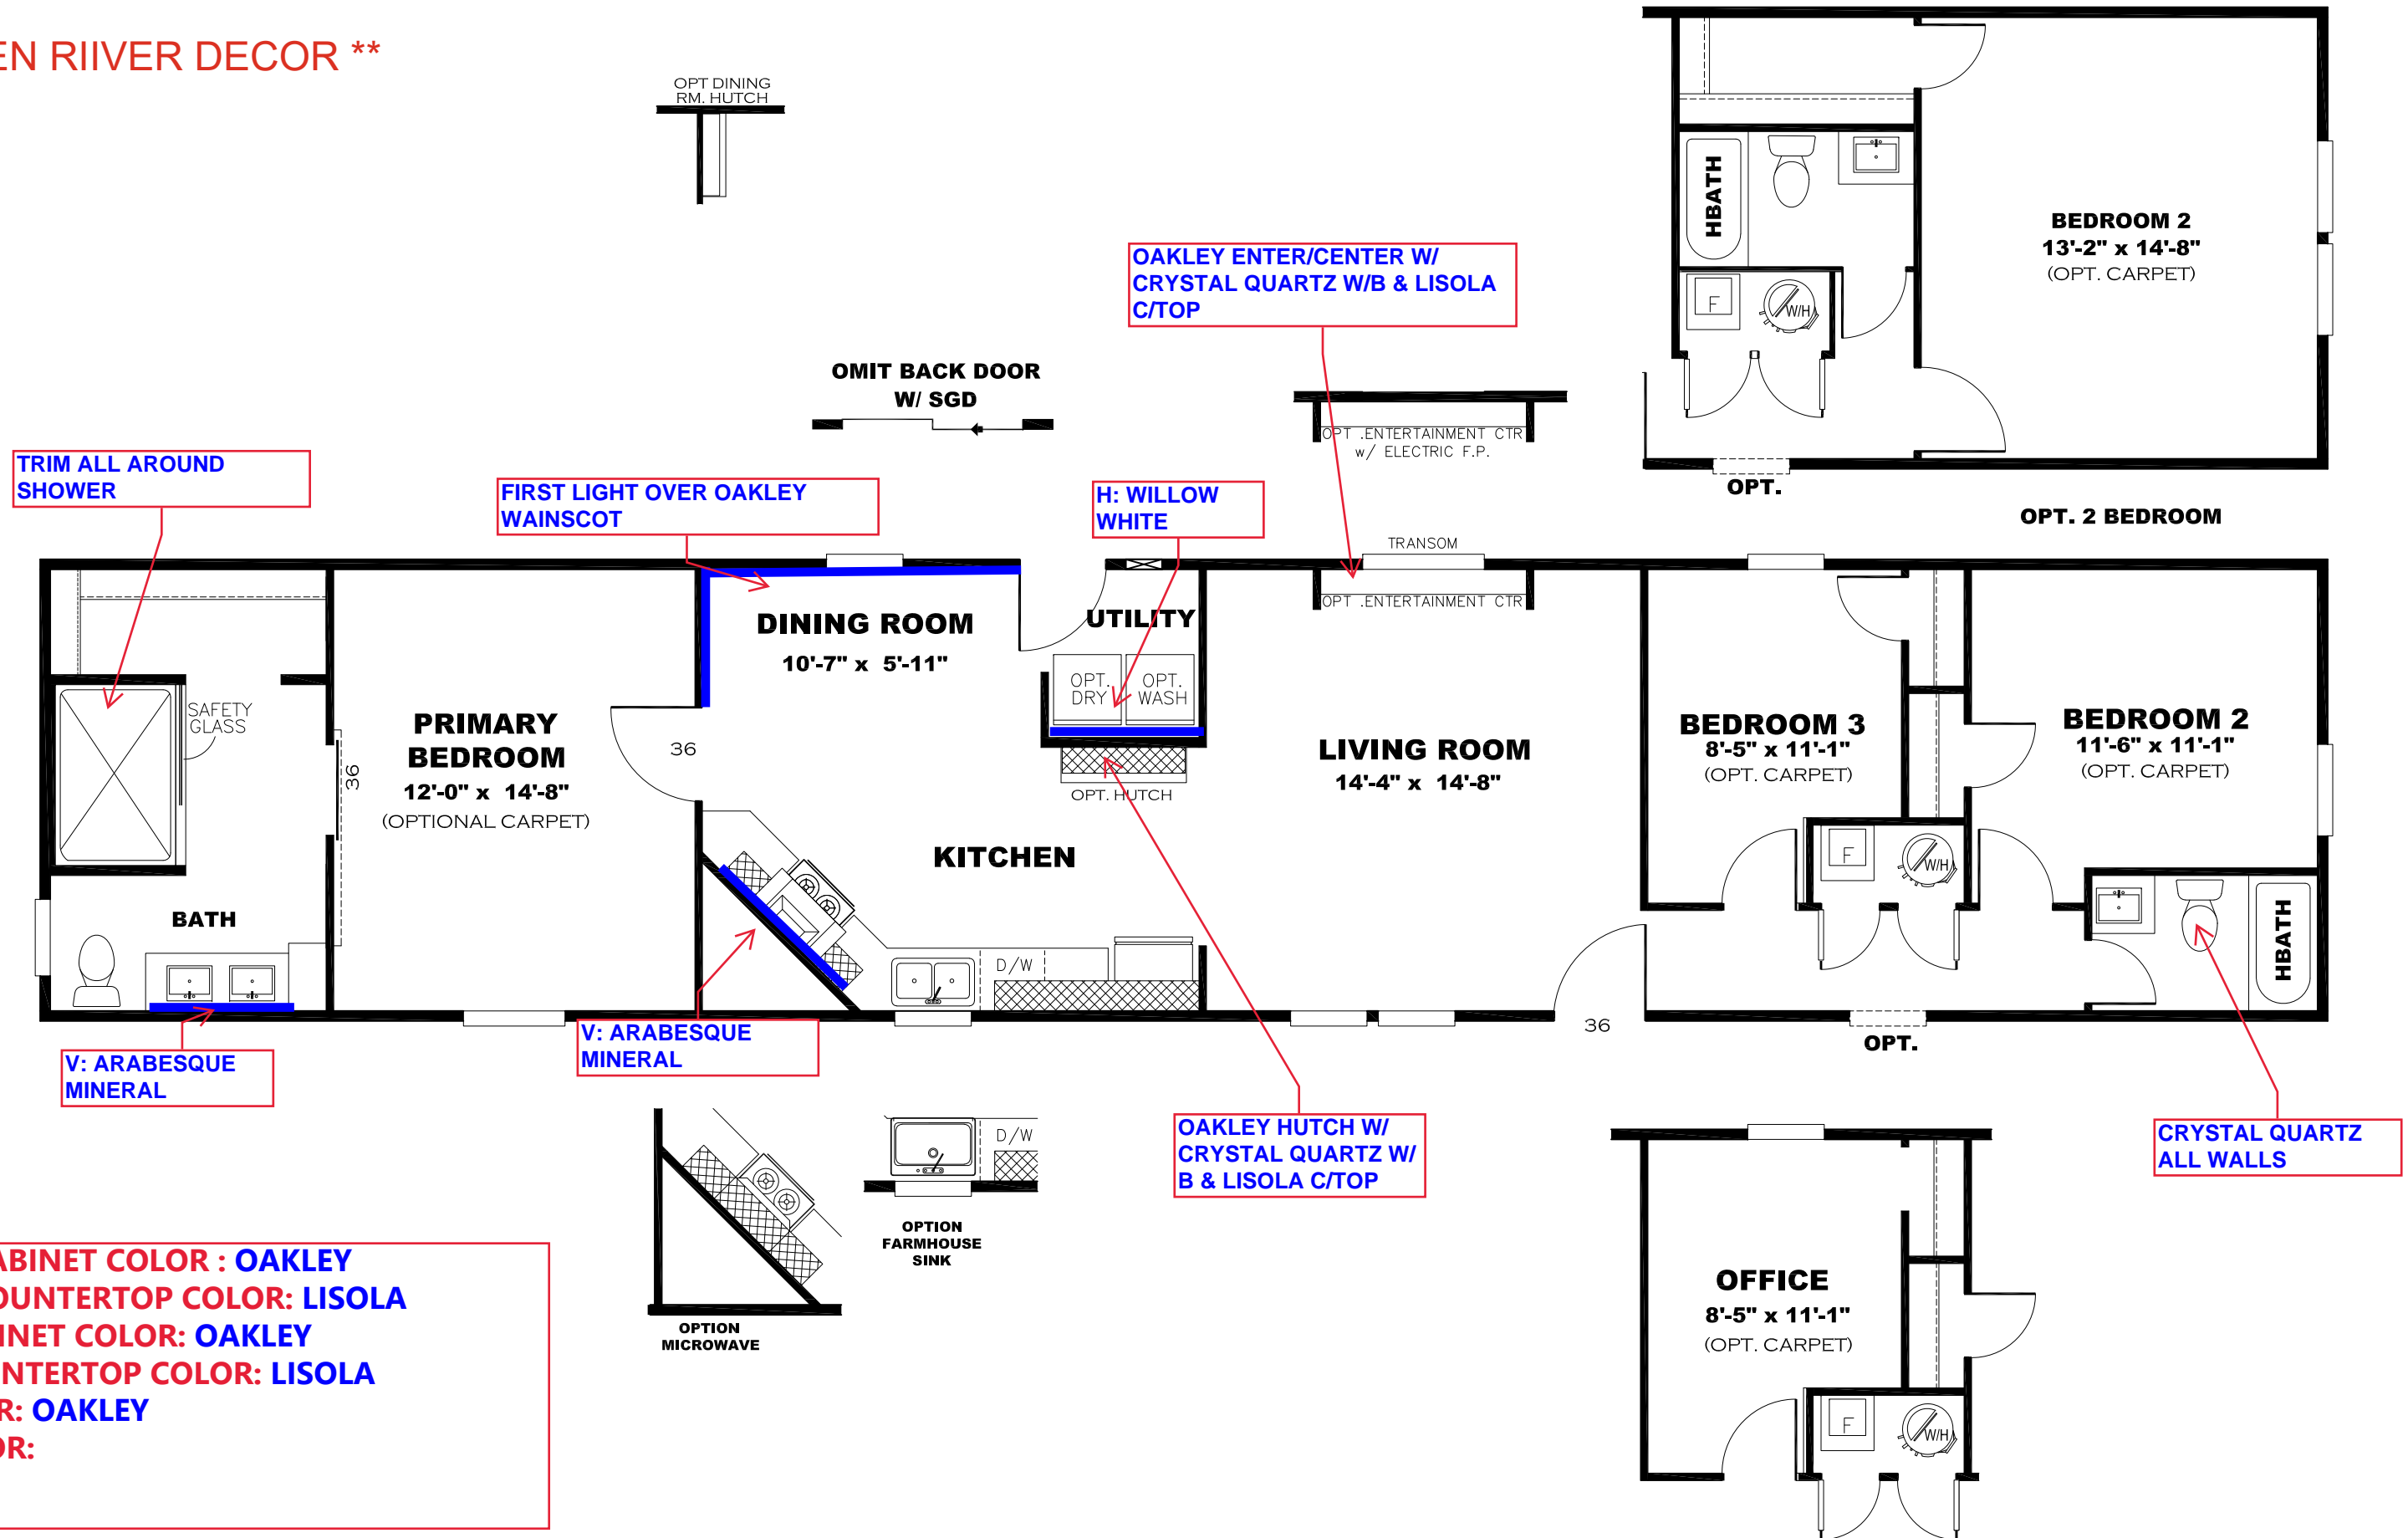

**\*\* GREEN RIVER DECOR \*\***

**KITCHEN CABINET COLOR : OAKLEY**  
**KITCHEN COUNTERTOP COLOR: LISOLA**  
**BATHS CABINET COLOR: OAKLEY**  
**BATHS COUNTERTOP COLOR: LISOLA**  
**TRIM COLOR: OAKLEY**  
**VINYL COLOR:**  
**CARPET:**

DRAWING# LFS-22S118  
MODEL# LFS16763A  
16' x 76' LIFESTYLE