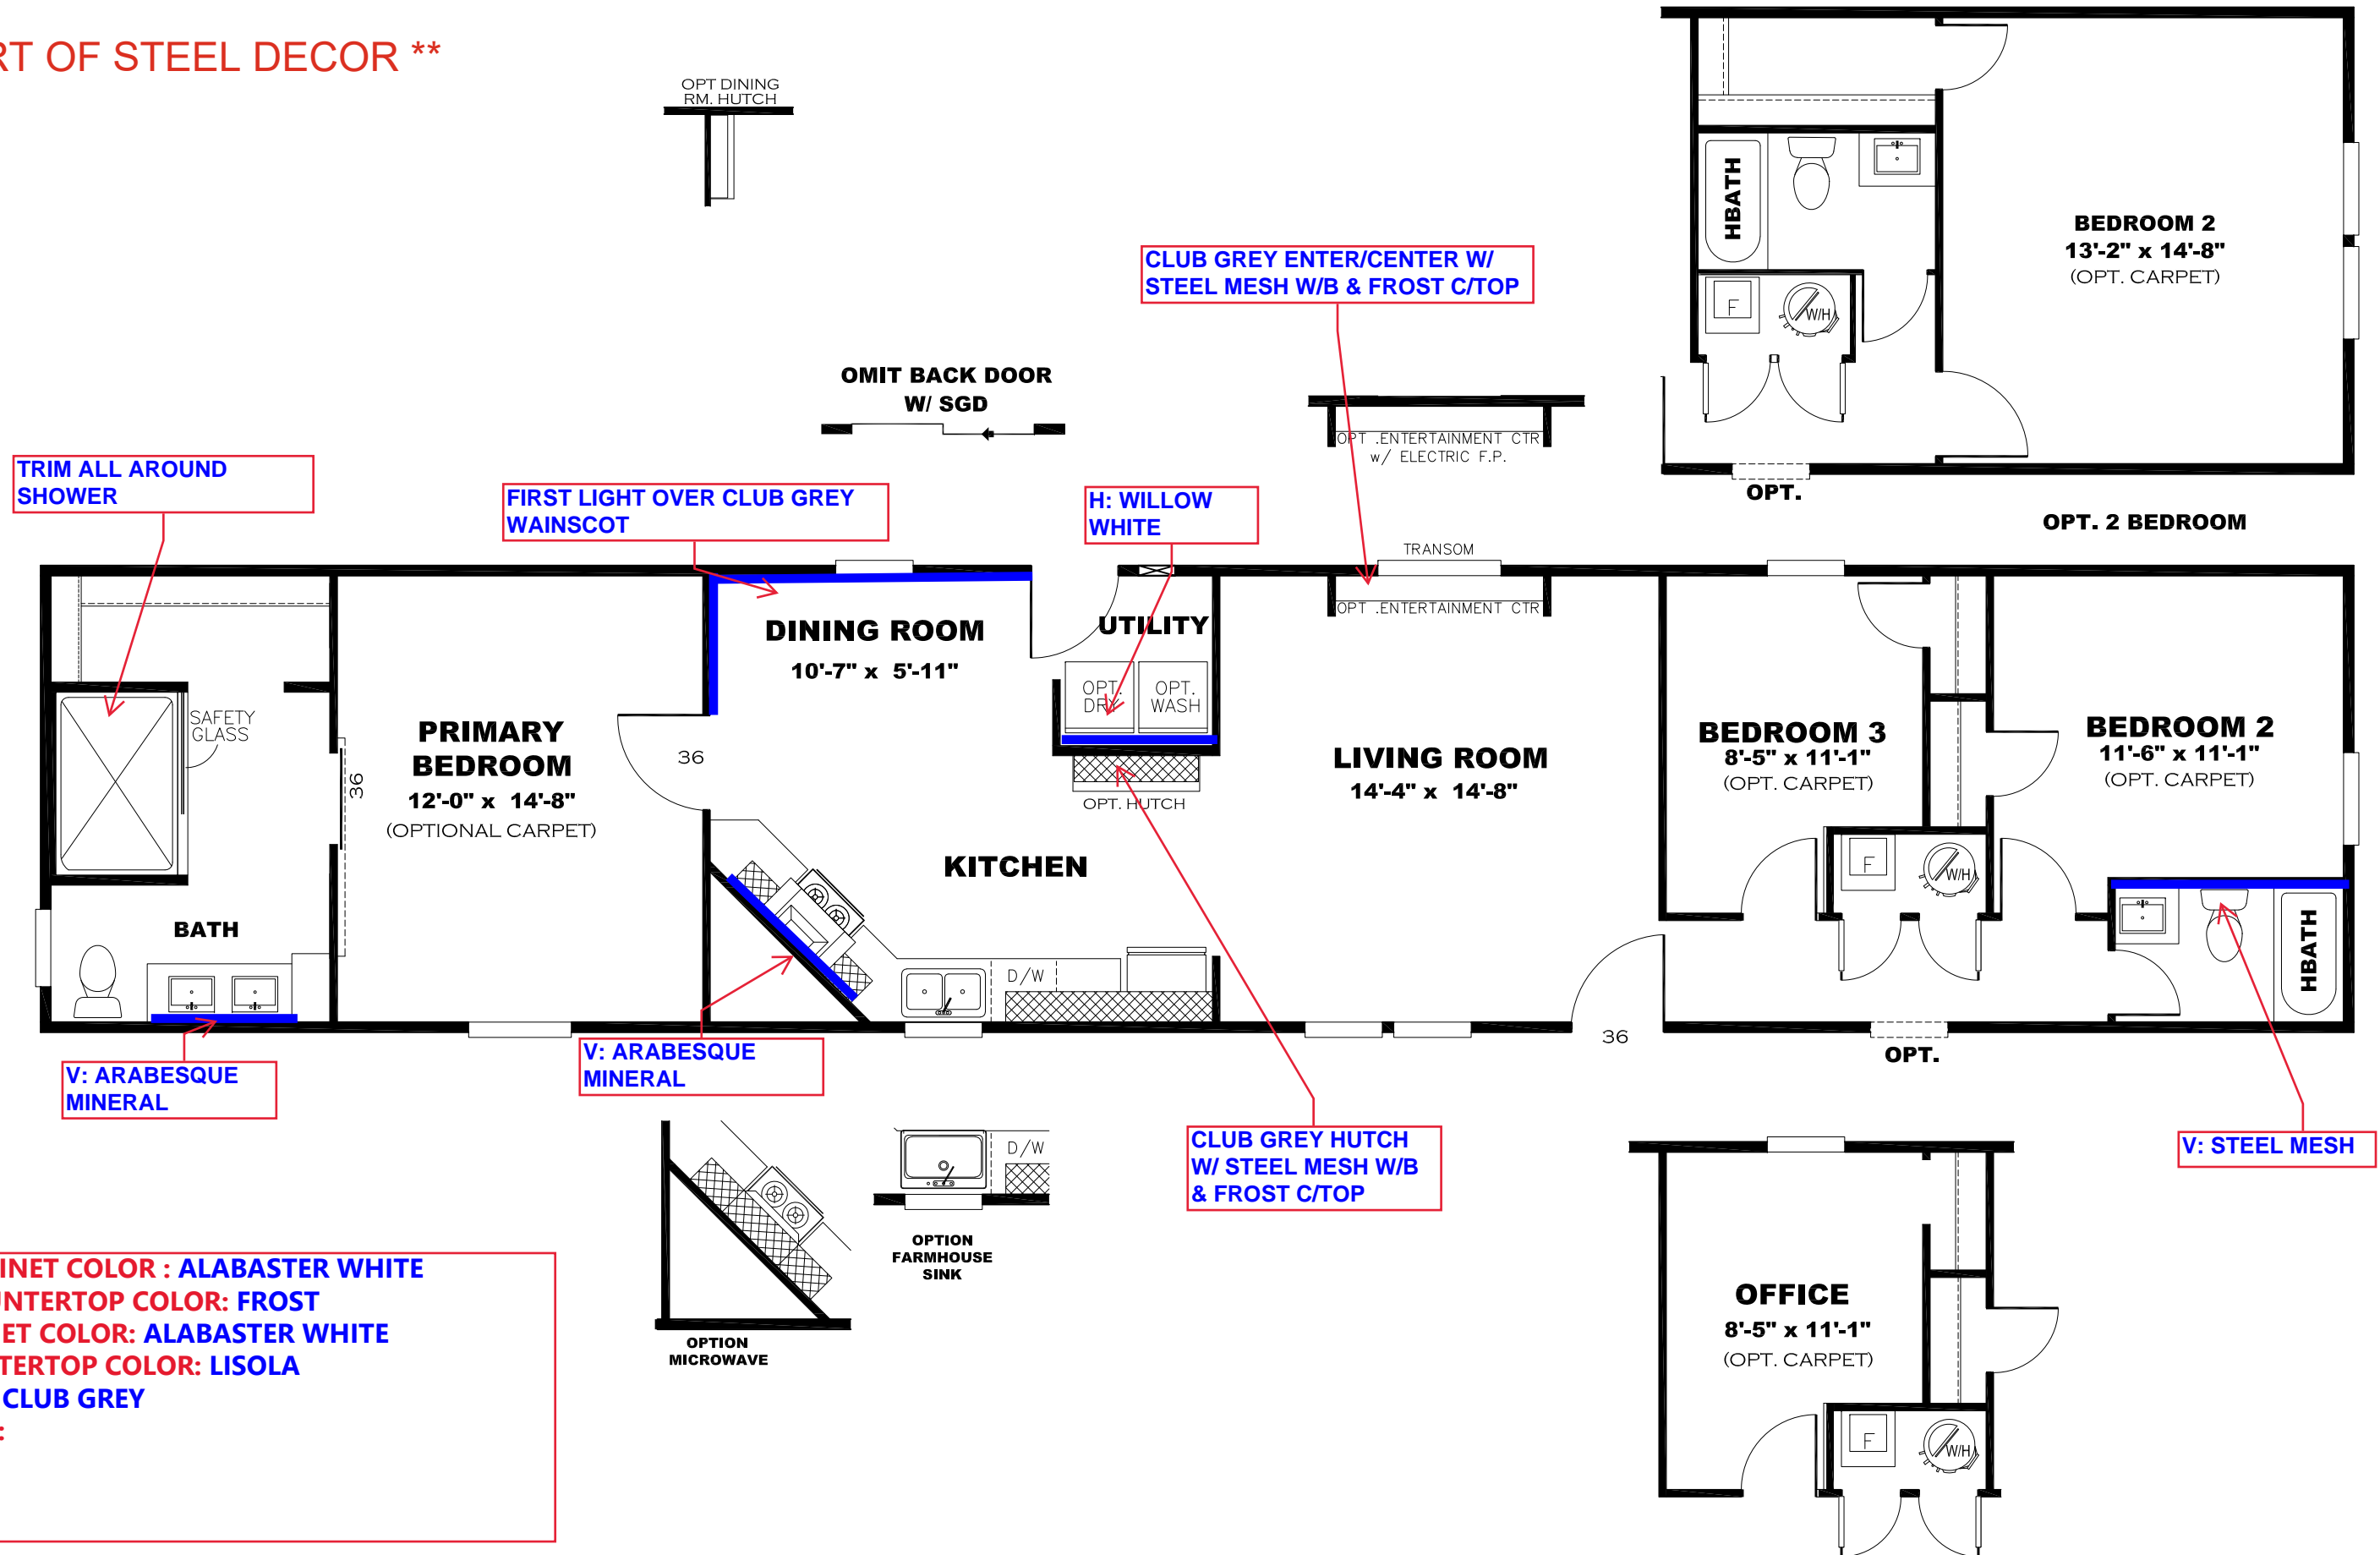

**** HEART OF STEEL DECOR ****

KITCHEN CABINET COLOR : ALABASTER WHITE
KITCHEN COUNTERTOP COLOR: FROST
BATHS CABINET COLOR: ALABASTER WHITE
BATHS COUNTERTOP COLOR: LISOLA
TRIM COLOR: CLUB GREY
VINYL COLOR:
CARPET:

DRAWING# LFS-22S118
 MODEL# LFS16763A
 16' x 76' LIFESTYLE