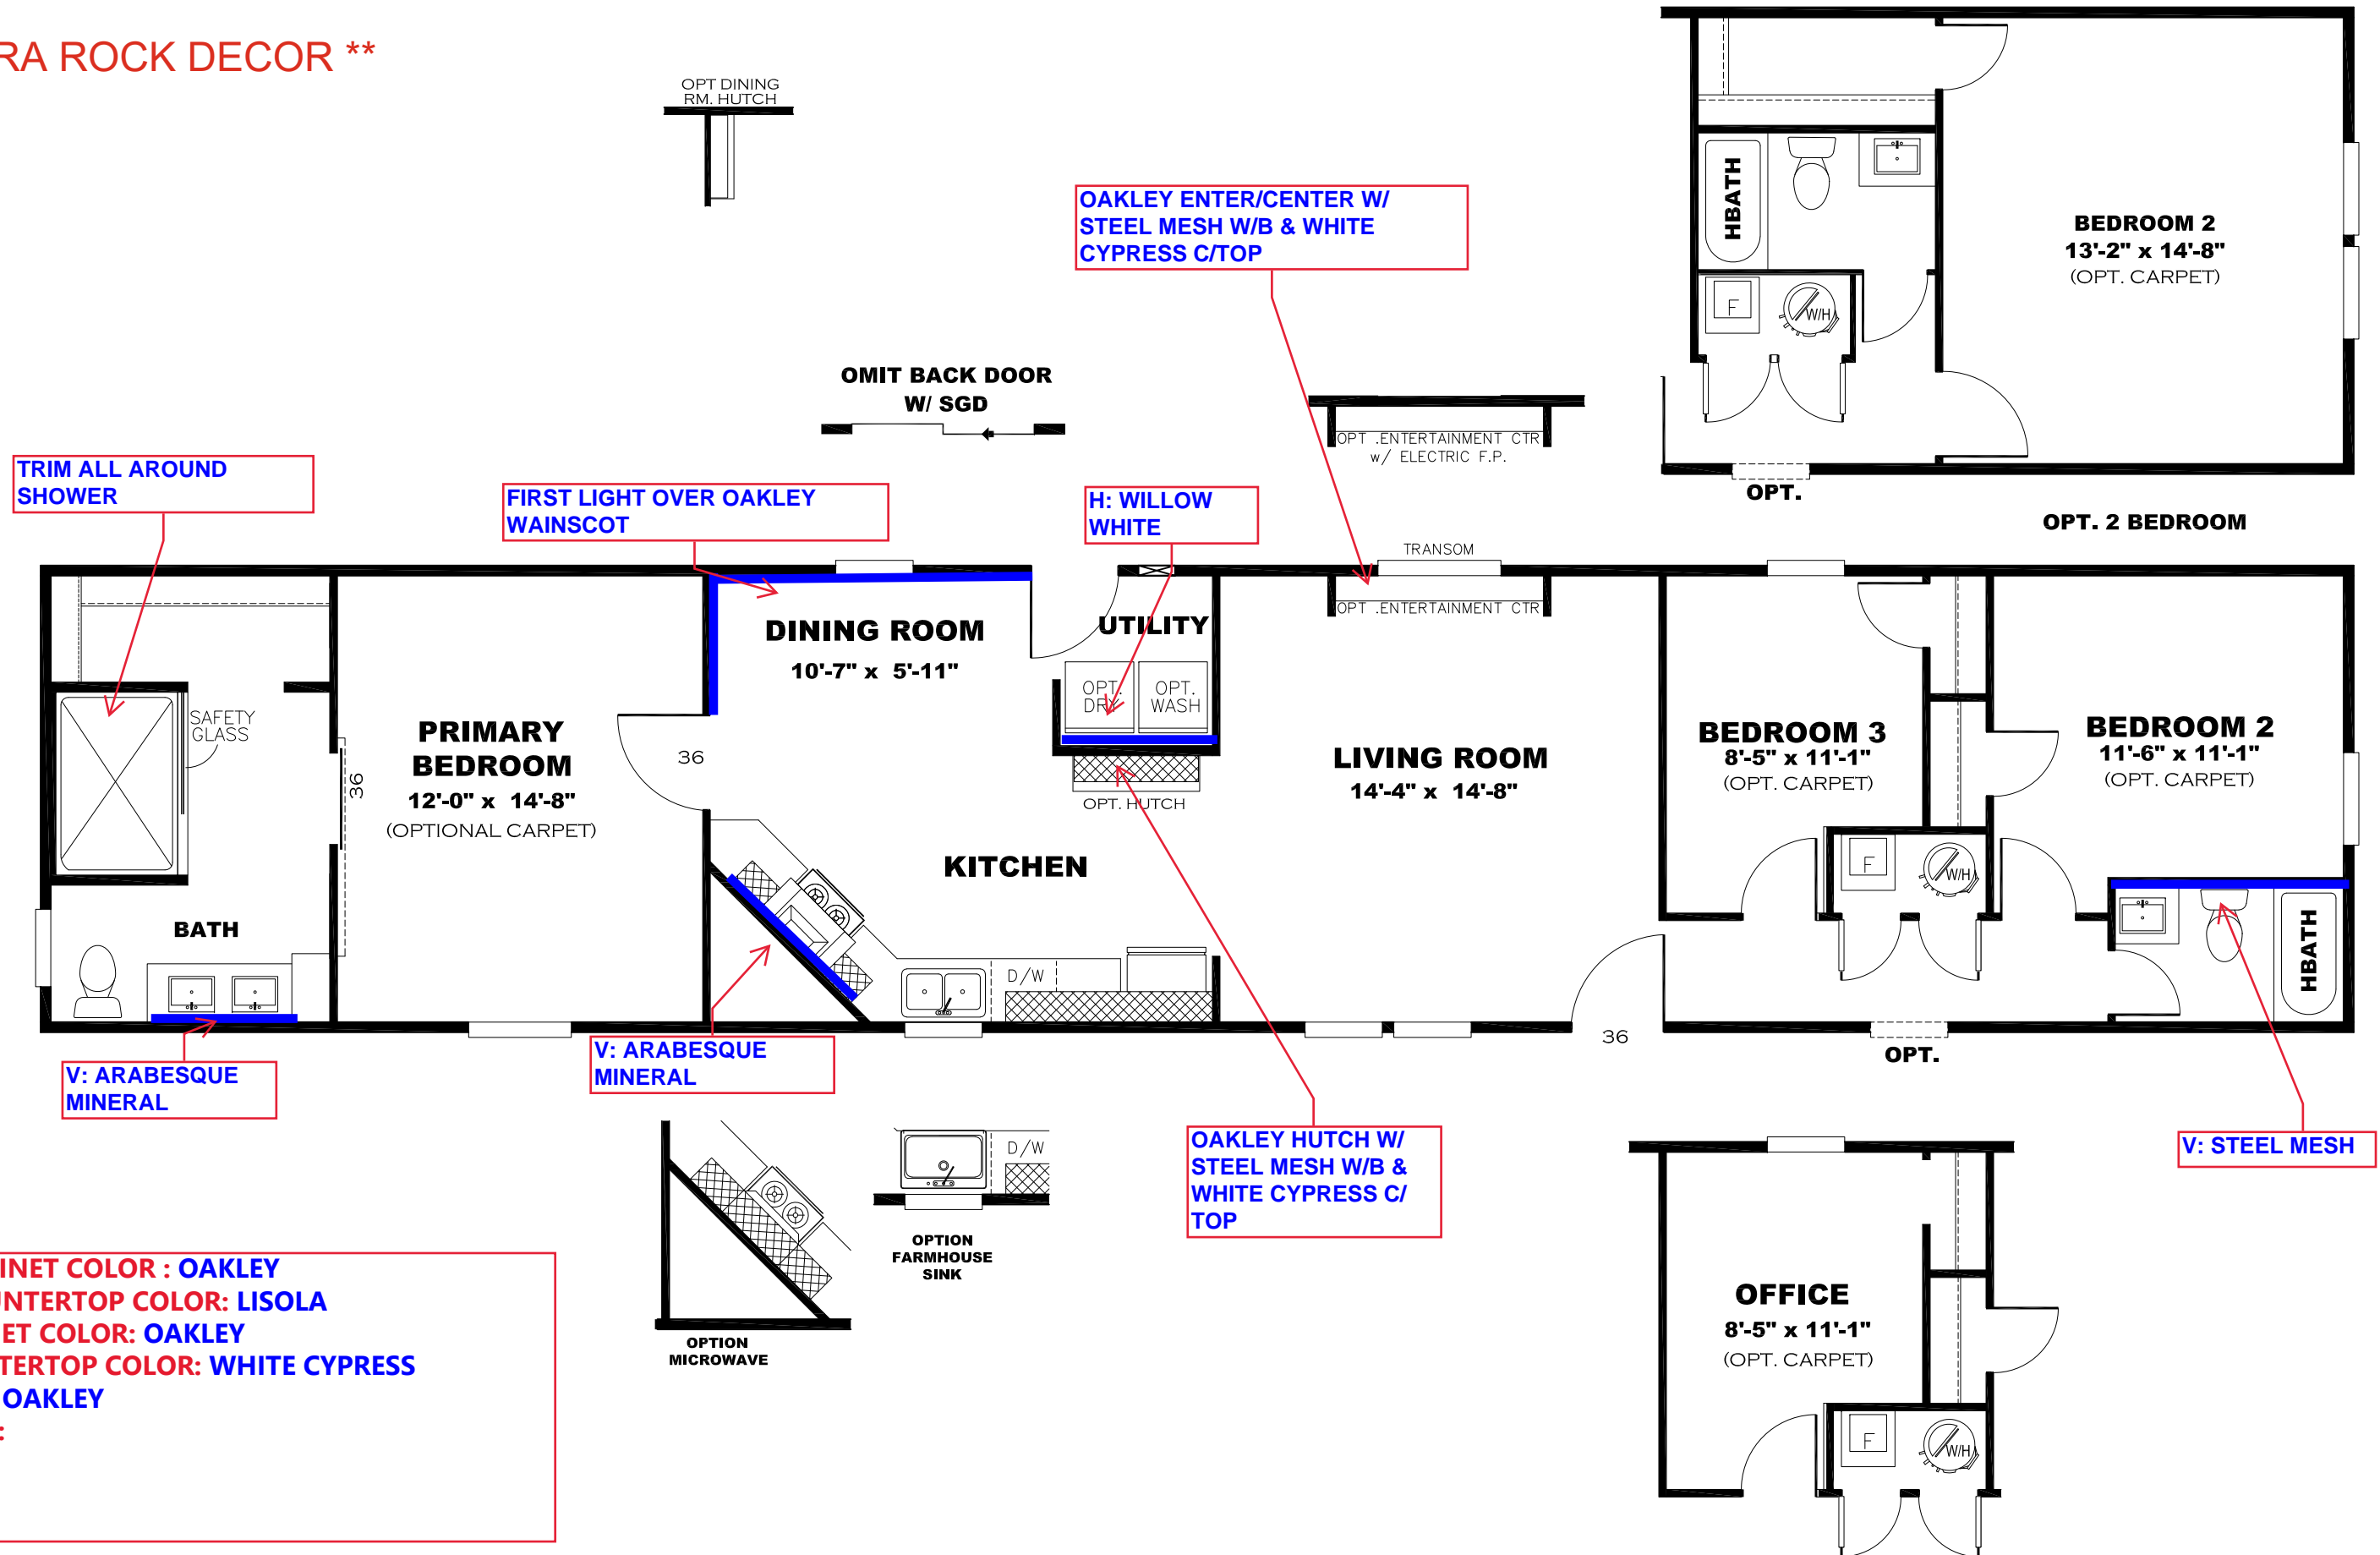

**** RIVERA ROCK DECOR ****

KITCHEN CABINET COLOR : OAKLEY
KITCHEN COUNTERTOP COLOR: LISOLA
BATHS CABINET COLOR: OAKLEY
BATHS COUNTERTOP COLOR: WHITE CYPRESS
TRIM COLOR: OAKLEY
VINYL COLOR:
CARPET: