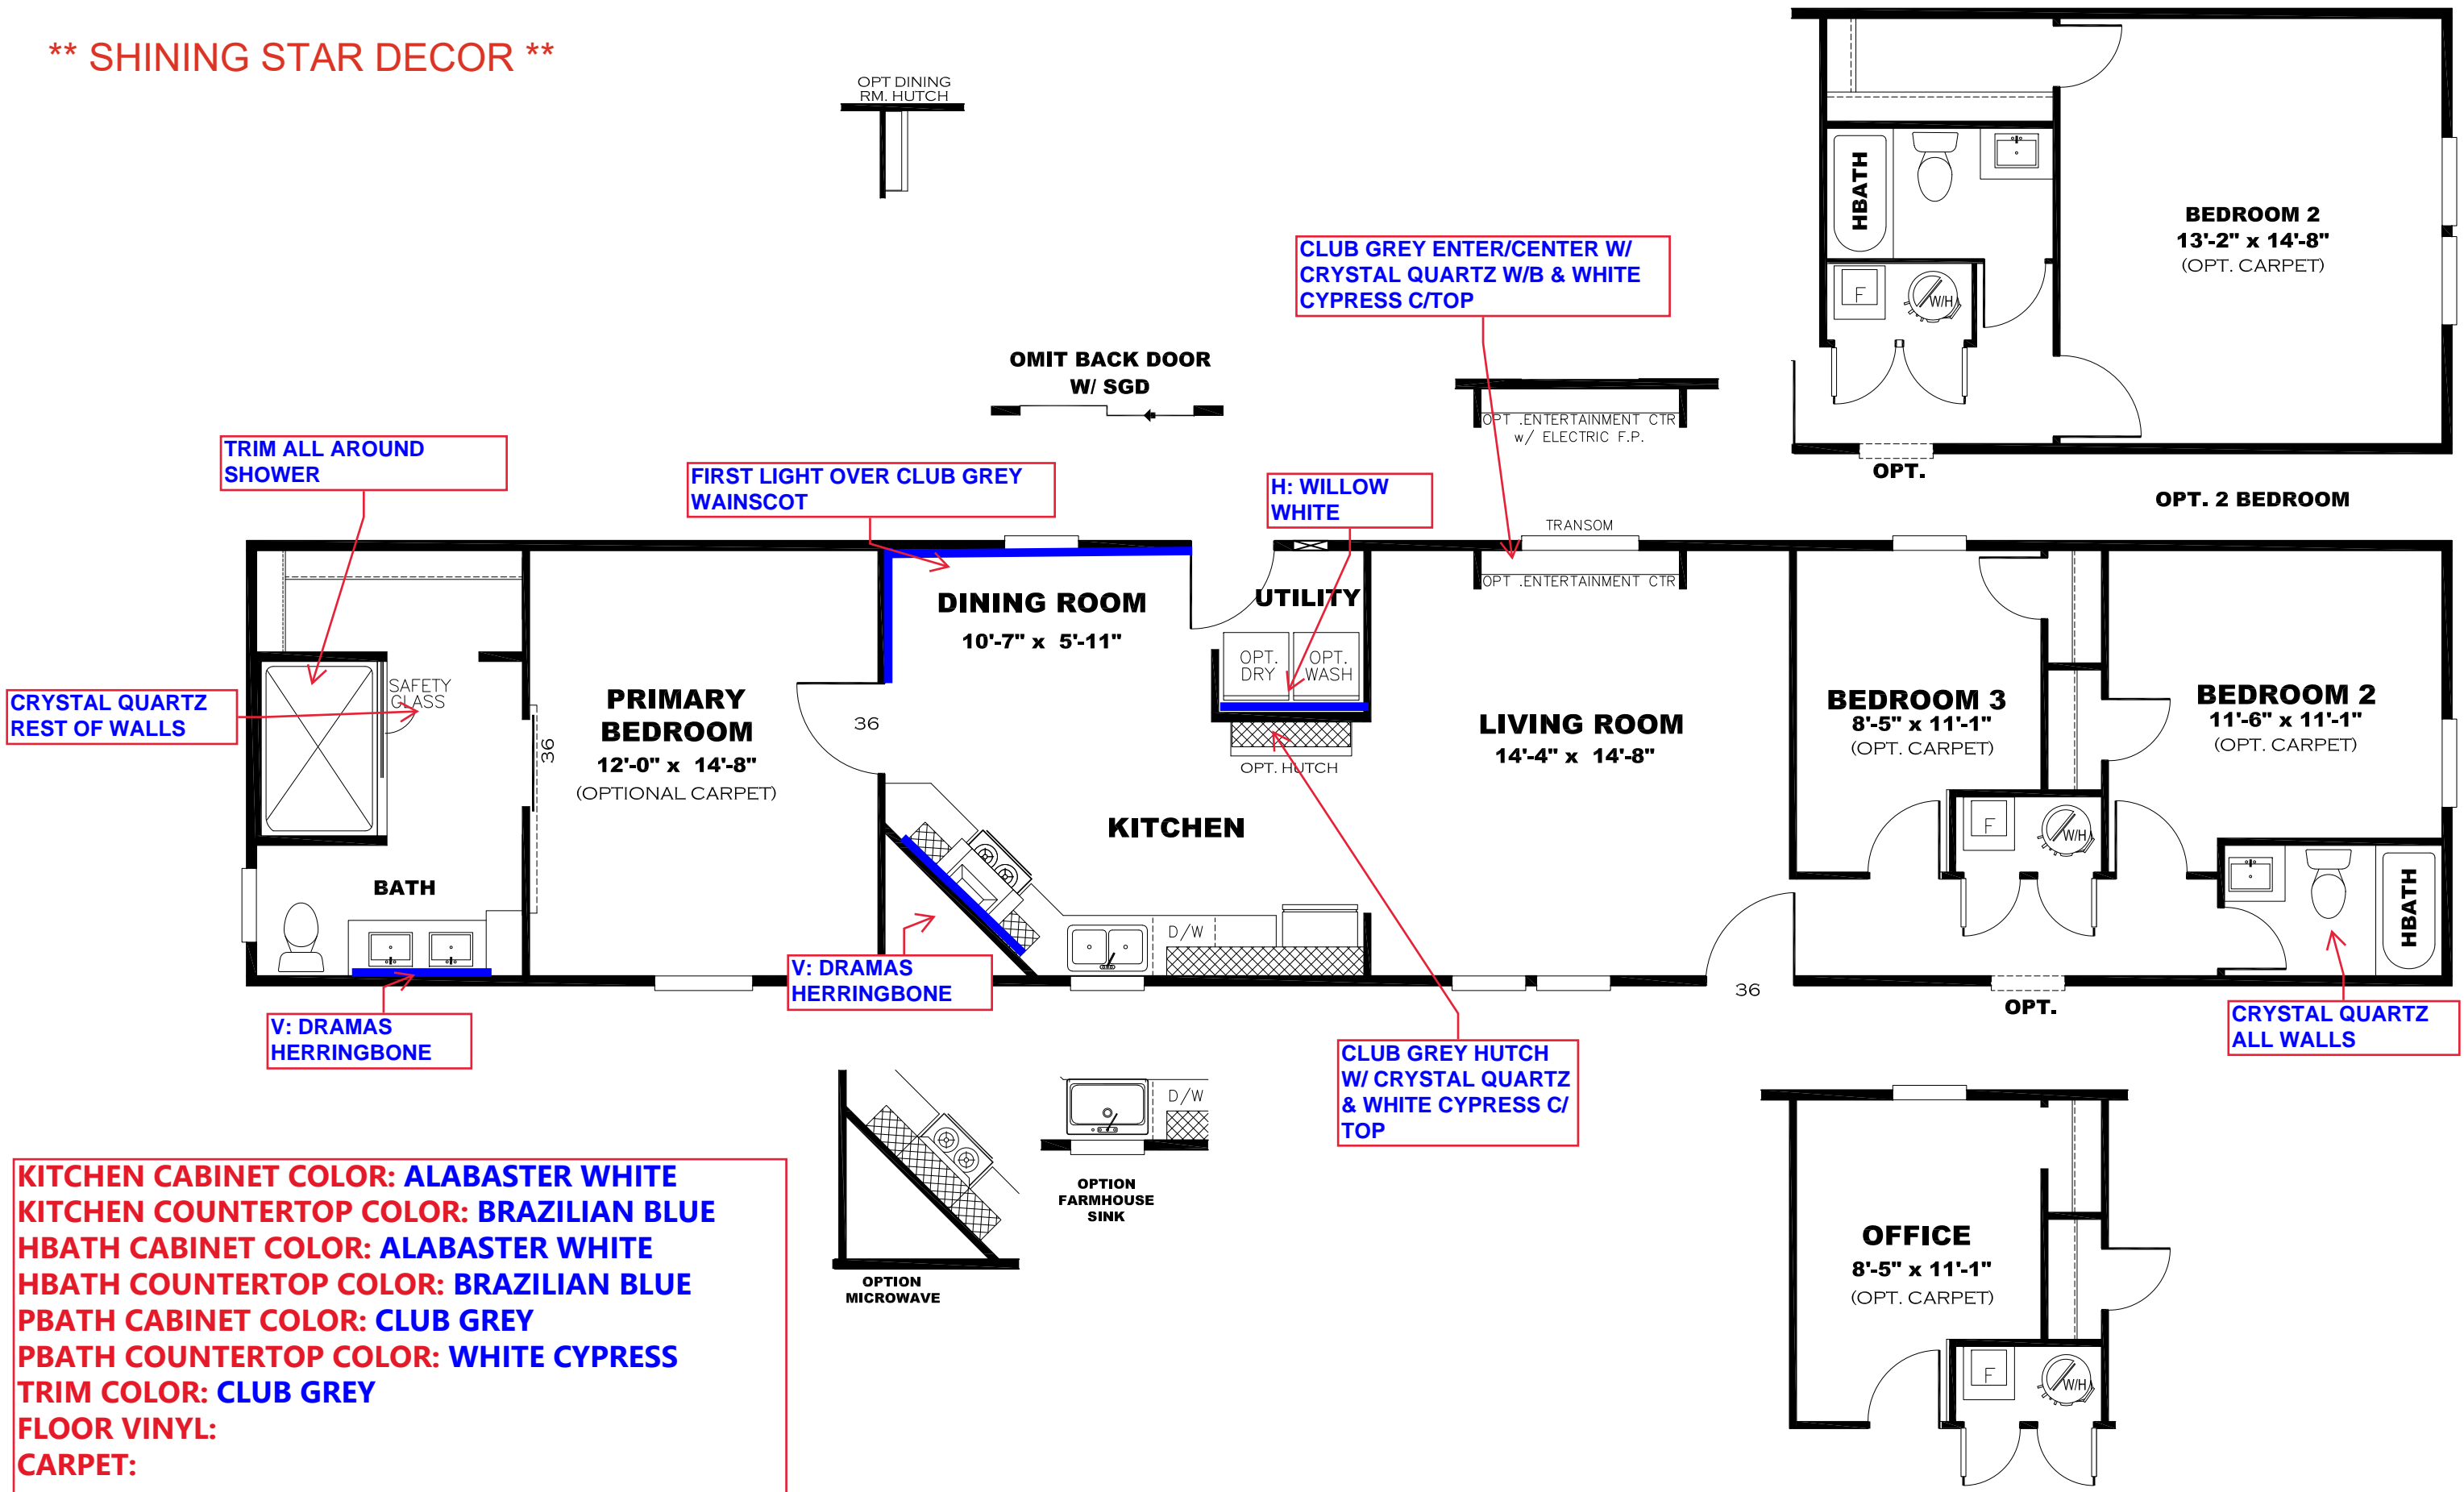

**** SHINING STAR DECOR ****

KITCHEN CABINET COLOR: ALABASTER WHITE
KITCHEN COUNTERTOP COLOR: BRAZILIAN BLUE
HBATH CABINET COLOR: ALABASTER WHITE
HBATH COUNTERTOP COLOR: BRAZILIAN BLUE
PBATH CABINET COLOR: CLUB GREY
PBATH COUNTERTOP COLOR: WHITE CYPRESS
TRIM COLOR: CLUB GREY
FLOOR VINYL:
CARPET: