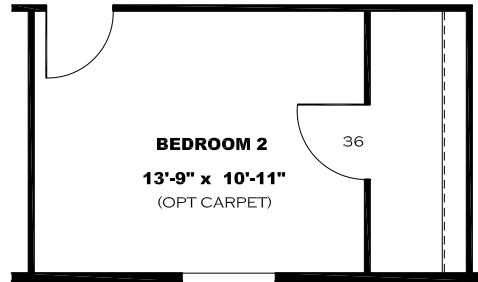

OMIT REAR DOOR w/ SGD

OPT. ENT. CTR.
w/ ELECTRIC F.P.

GLAMOUR BATH

DRAWING# LFS-S128
MODEL# LFS16723S
16' x 72' LIFESTYLE