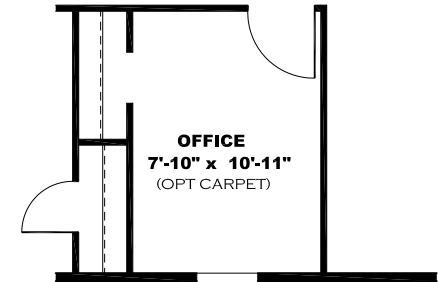

OMIT REAR DOOR w/ SGD

OPT. ENT. CTR.
w/ ELECTRIC F.P.

GLAMOUR BATH

DRAWING# LFS-S128
MODEL# LFS16723S
16' x 72' LIFESTYLE