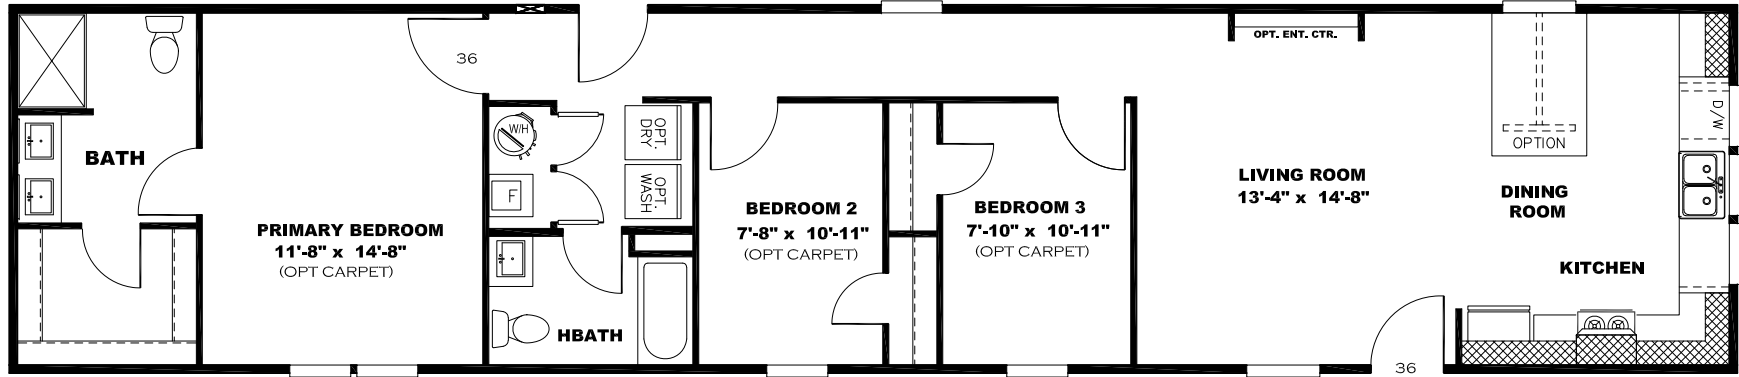

OMIT REAR DOOR w/ SGD

OPT. ENT. CTR.
w/ ELECTRIC F.P.

GLAMOUR BATH

DRAWING# LFS-S128
MODEL# LFS16723S
16' x 72' LIFESTYLE