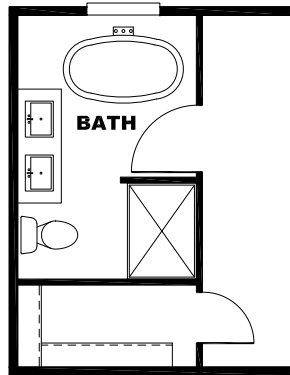

OMIT REAR DOOR w/ SGD

OPT. ENT. CTR.
w/ ELECTRIC F.P.

GLAMOUR BATH

DRAWING# LFS-S128
MODEL# LFS16723S
16' x 72' LIFESTYLE