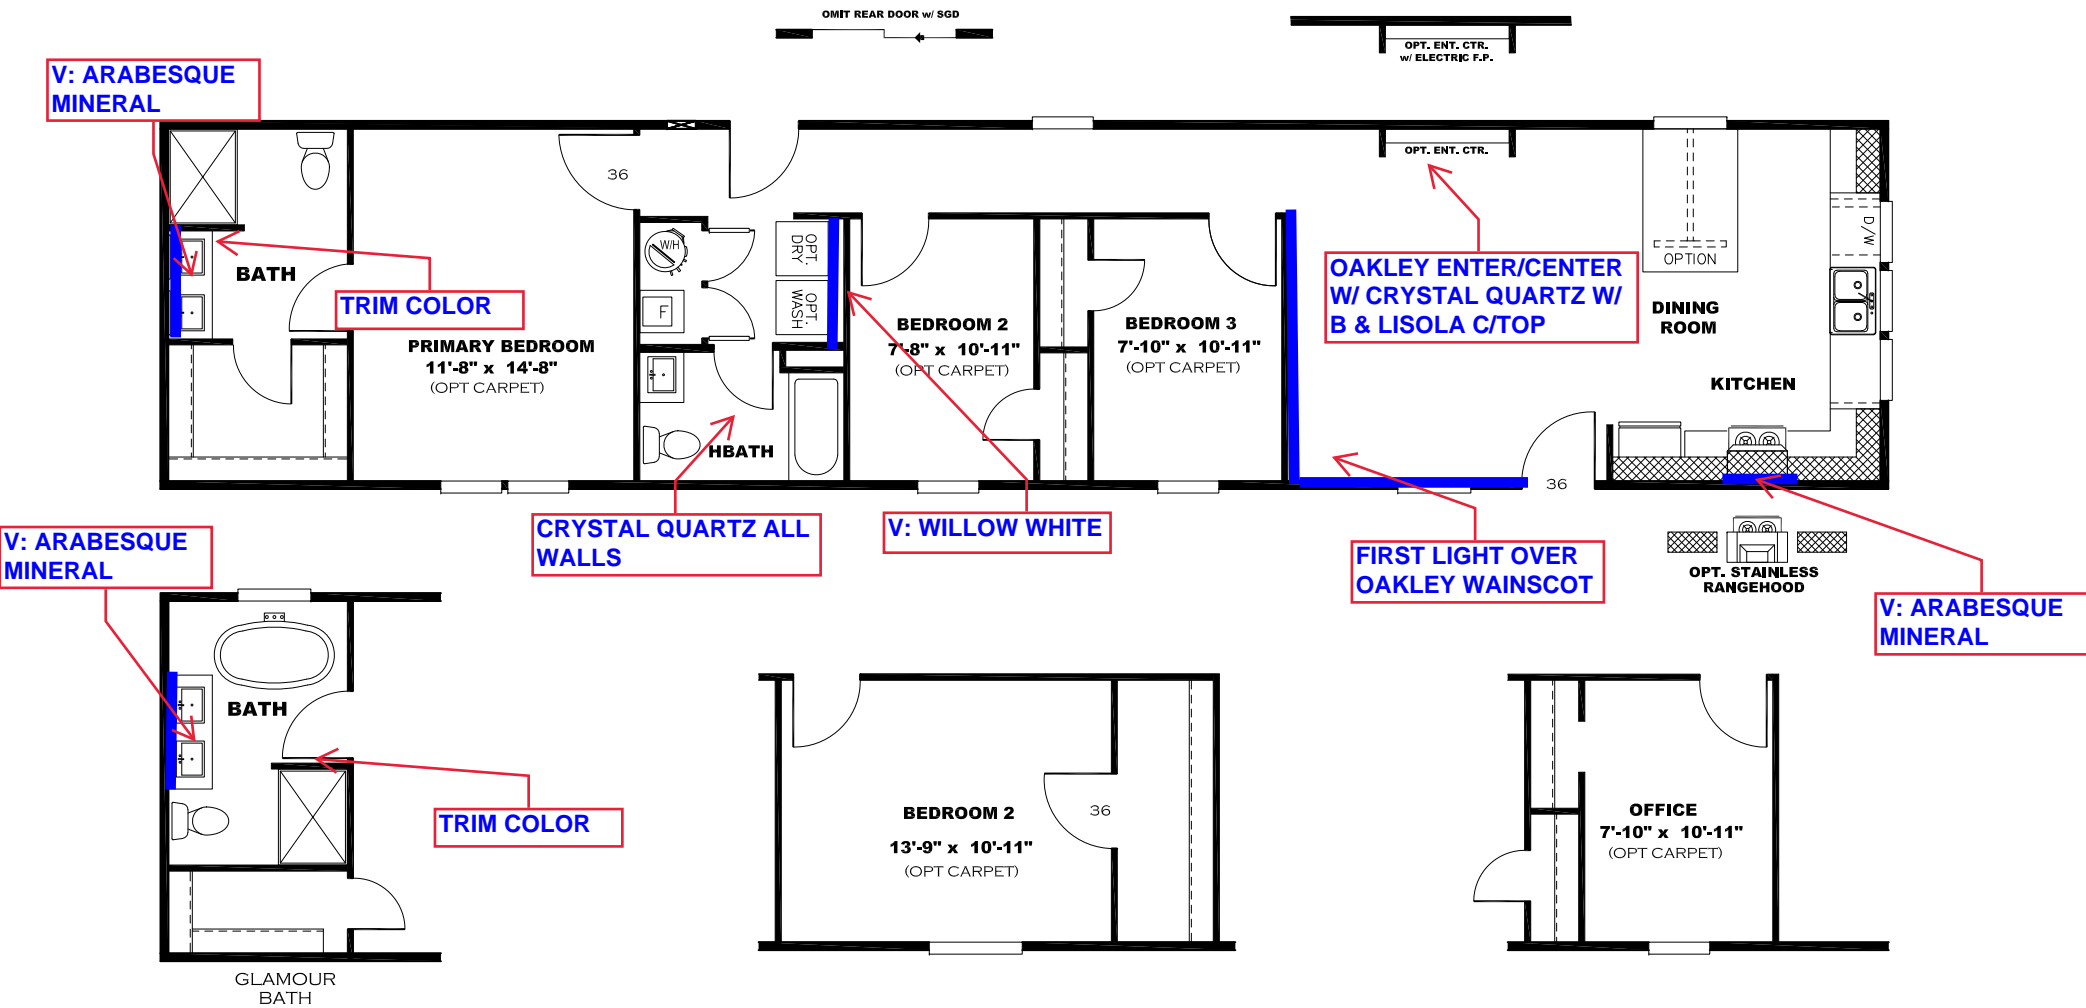

**** GREEN RIVER DECOR ****

KITCHEN CABINET COLOR : OAKLEY
KITCHEN COUNTERTOP COLOR: LISOLA
KITCHEN ISLAND COLOR: PLOVER
KITCHEN ISLAND COUNTERTOP COLOR: WHITE
CYPRESS
BATHS CABINET COLOR: OAKLEY
BATHS COUNTERTOP COLOR: LISOLA
TRIM COLOR: OAKLEY
VINYL COLOR:
CARPET COLOR

DRAWING# LFS-S128
 MODEL# LFS16723S
 16' x 72' LIFESTYLE