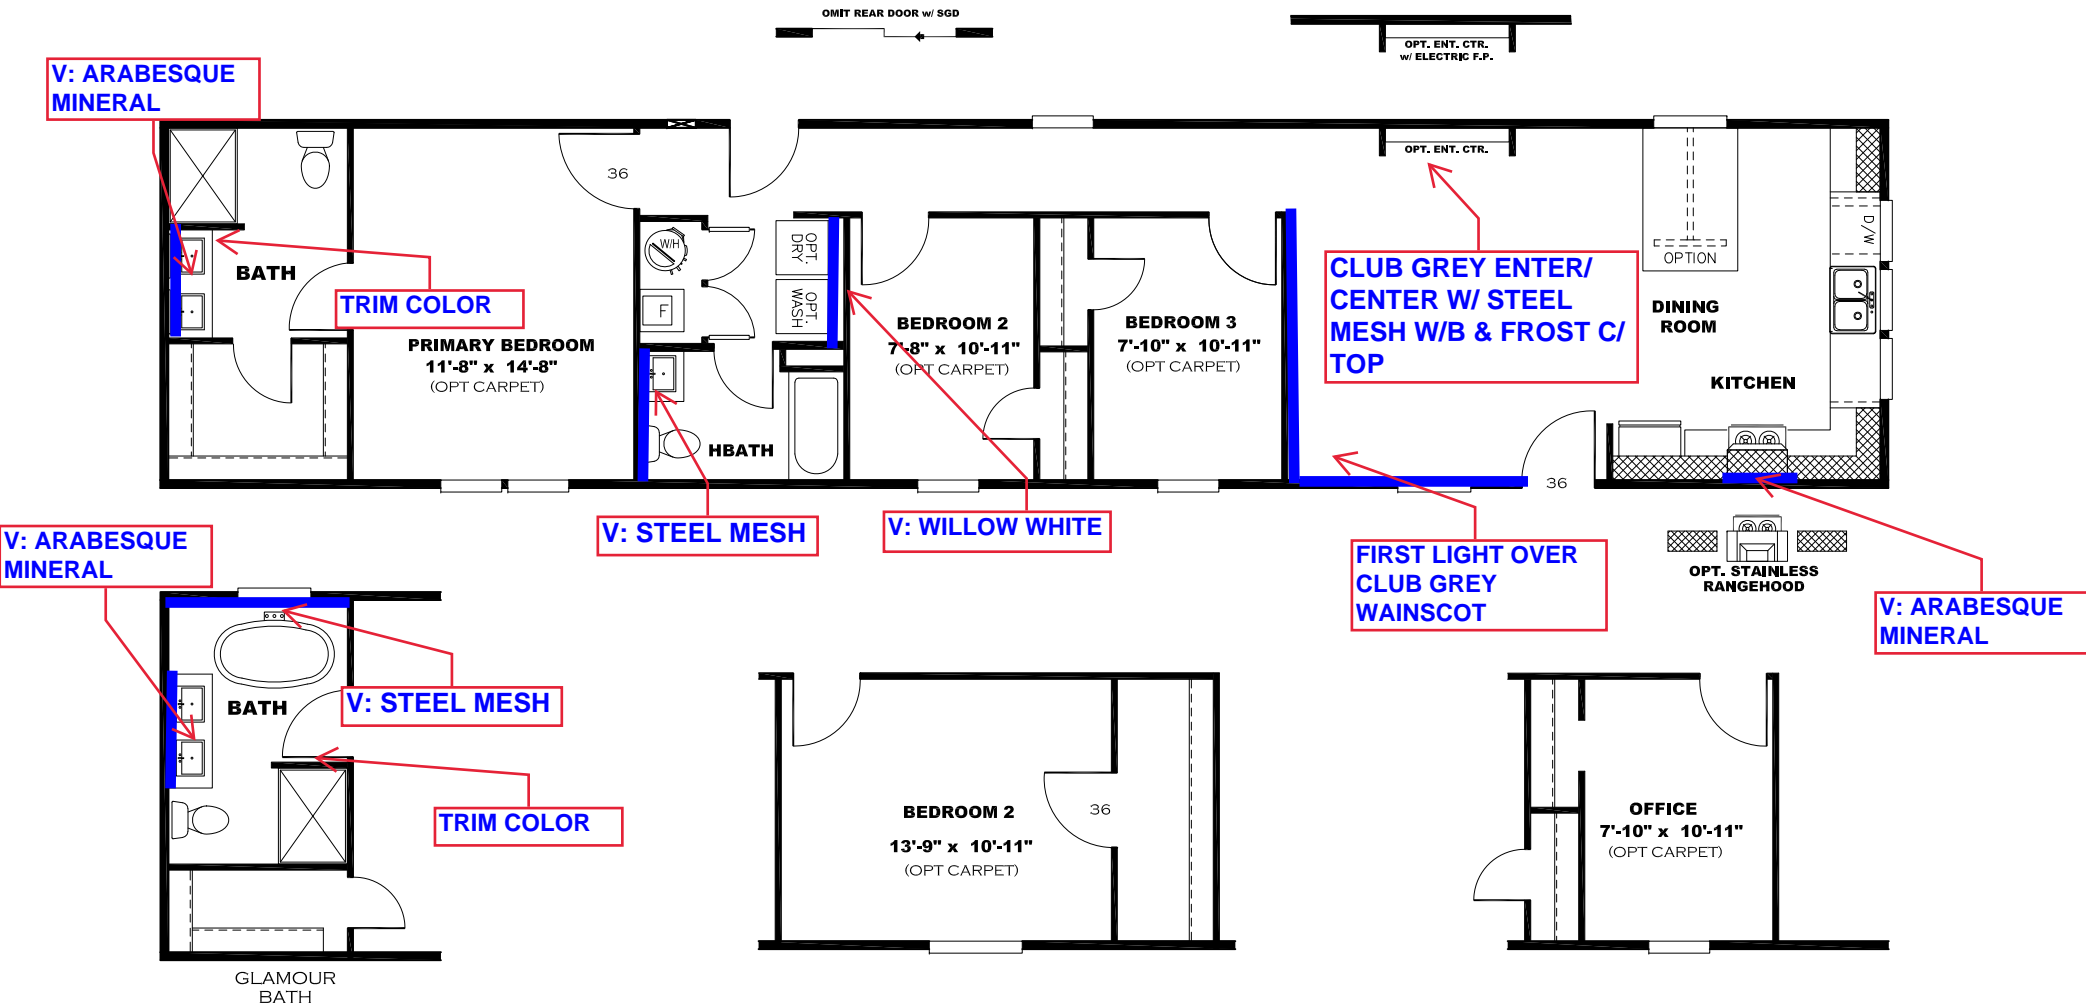

**\*\* HEART OF STEEL DECOR \*\***

**KITCHEN CABINET COLOR : ALABASTER WHITE**  
**KITCHEN COUNTERTOP COLOR: FROST**  
**KITCHEN ISLAND COLOR: ALABASTER WHITE**  
**KITCHEN ISLAND COUNTERTOP COLOR: LISOLA**  
**BATHS CABINET COLOR: ALABASTER WHITE**  
**BATHS COUNTERTOP COLOR: LISOLA**  
**TRIM COLOR: CLUB GREY**  
**VINYL COLOR:**

DRAWING# LFS-S128  
 MODEL# LFS16723S  
 16' x 72' LIFESTYLE