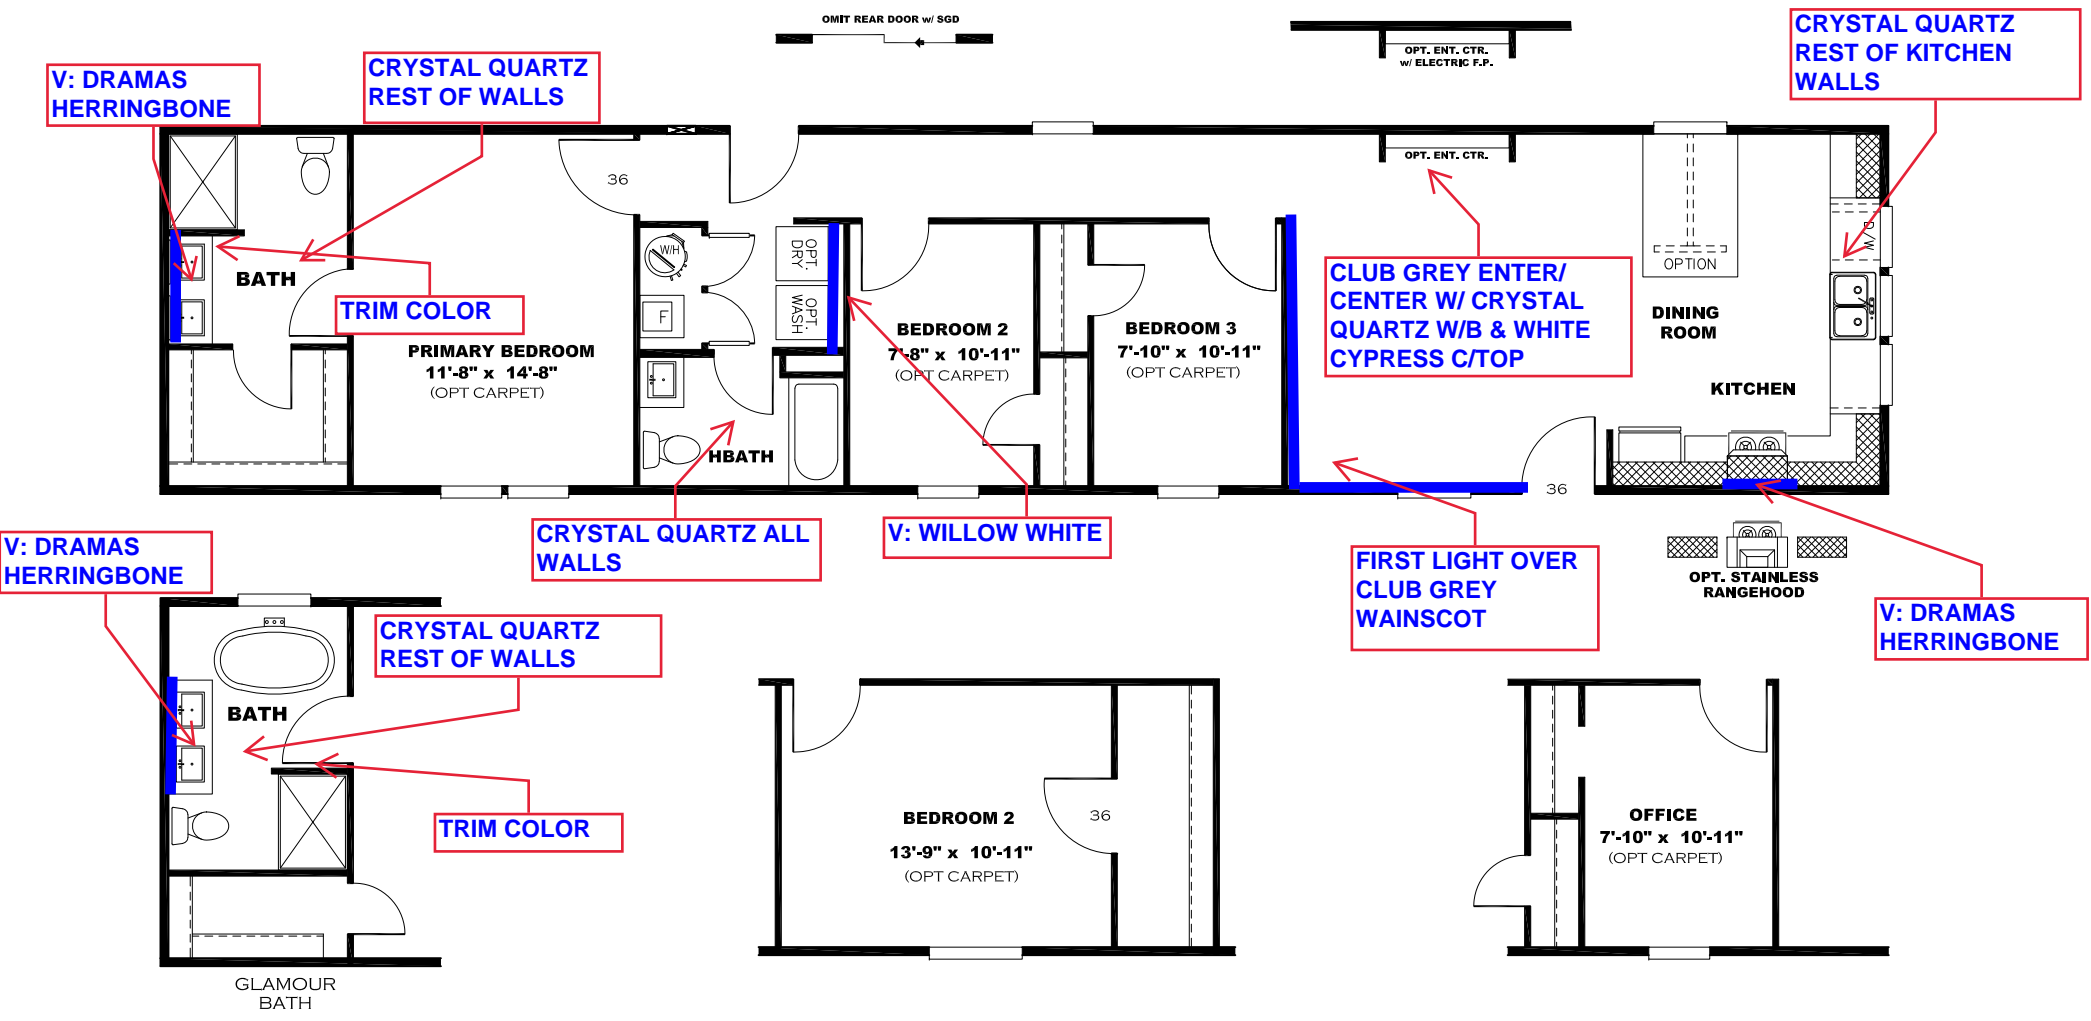

**** KODA CHROME DECOR ****

KITCHEN CABINET COLOR : CLUB GREY
KITCHEN COUNTERTOP COLOR: FROST
KITCHEN ISLAND COLOR: ALABASTER WHITE
KITCHEN ISLAND COUNTERTOP COLOR: WHITE CYPRESS
BATHS CABINET COLOR: CLUB GREY
BATHS COUNTERTOP COLOR: FROST
TRIM COLOR: CLUB GREY
VINYL COLOR:
CARPET COLOR

DRAWING# LFS-S128
 MODEL# LFS16723S
 16' x 72' LIFESTYLE