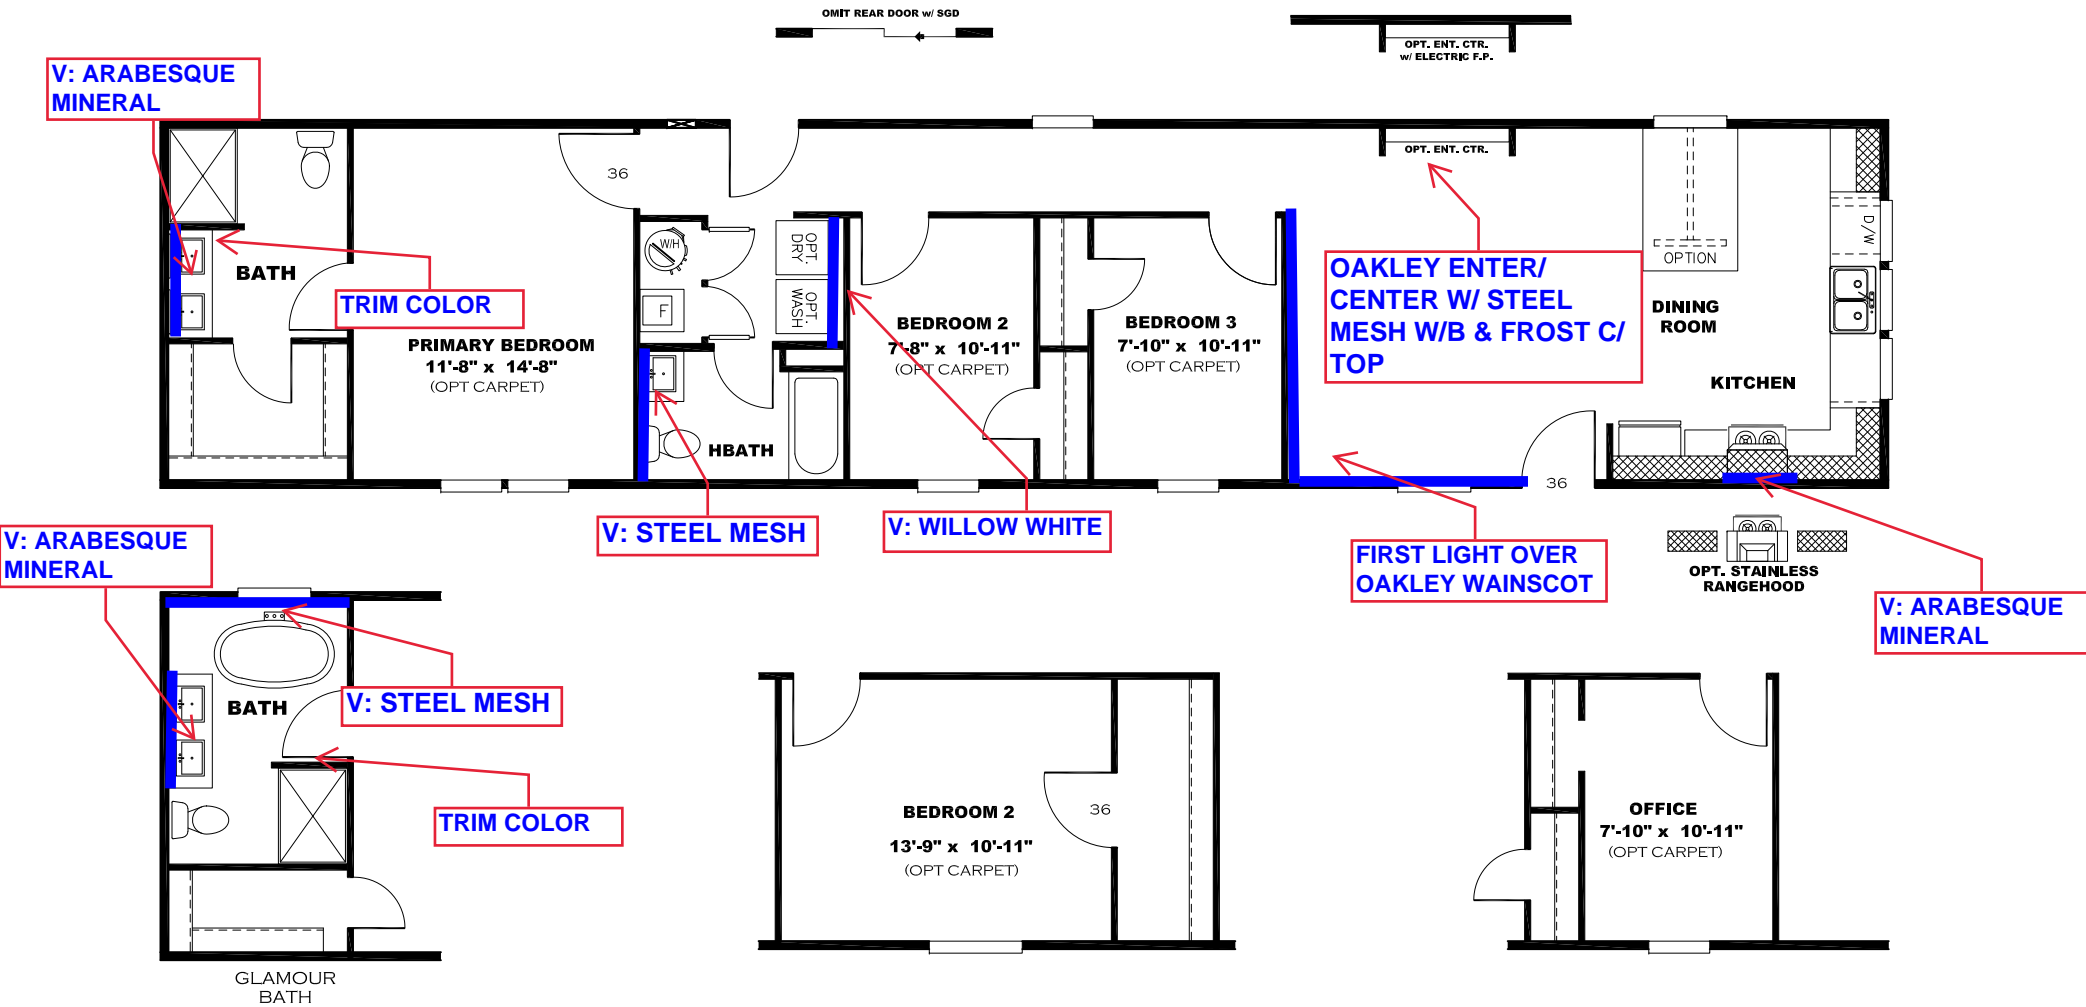

**\*\* RIVERA ROCK DECOR \*\***

**KITCHEN CABINET COLOR : OAKLEY**  
**KITCHEN COUNTERTOP COLOR: LISOLA**  
**KITCHEN ISLAND CABINET COLOR: OALKEY**  
**KITCHEN ISLAND COUNTERTOP COLOR: WHITE CYPRESS**  
**BATHS CABINET COLOR: OAKLEY**  
**BATHS COUNTERTOP COLOR: WHITE CYPRESS**  
**TRIM COLOR: OAKLEY**  
**VINYL COLOR:**

DRAWING# LFS-S128  
 MODEL# LFS16723S  
 16' x 72' LIFESTYLE