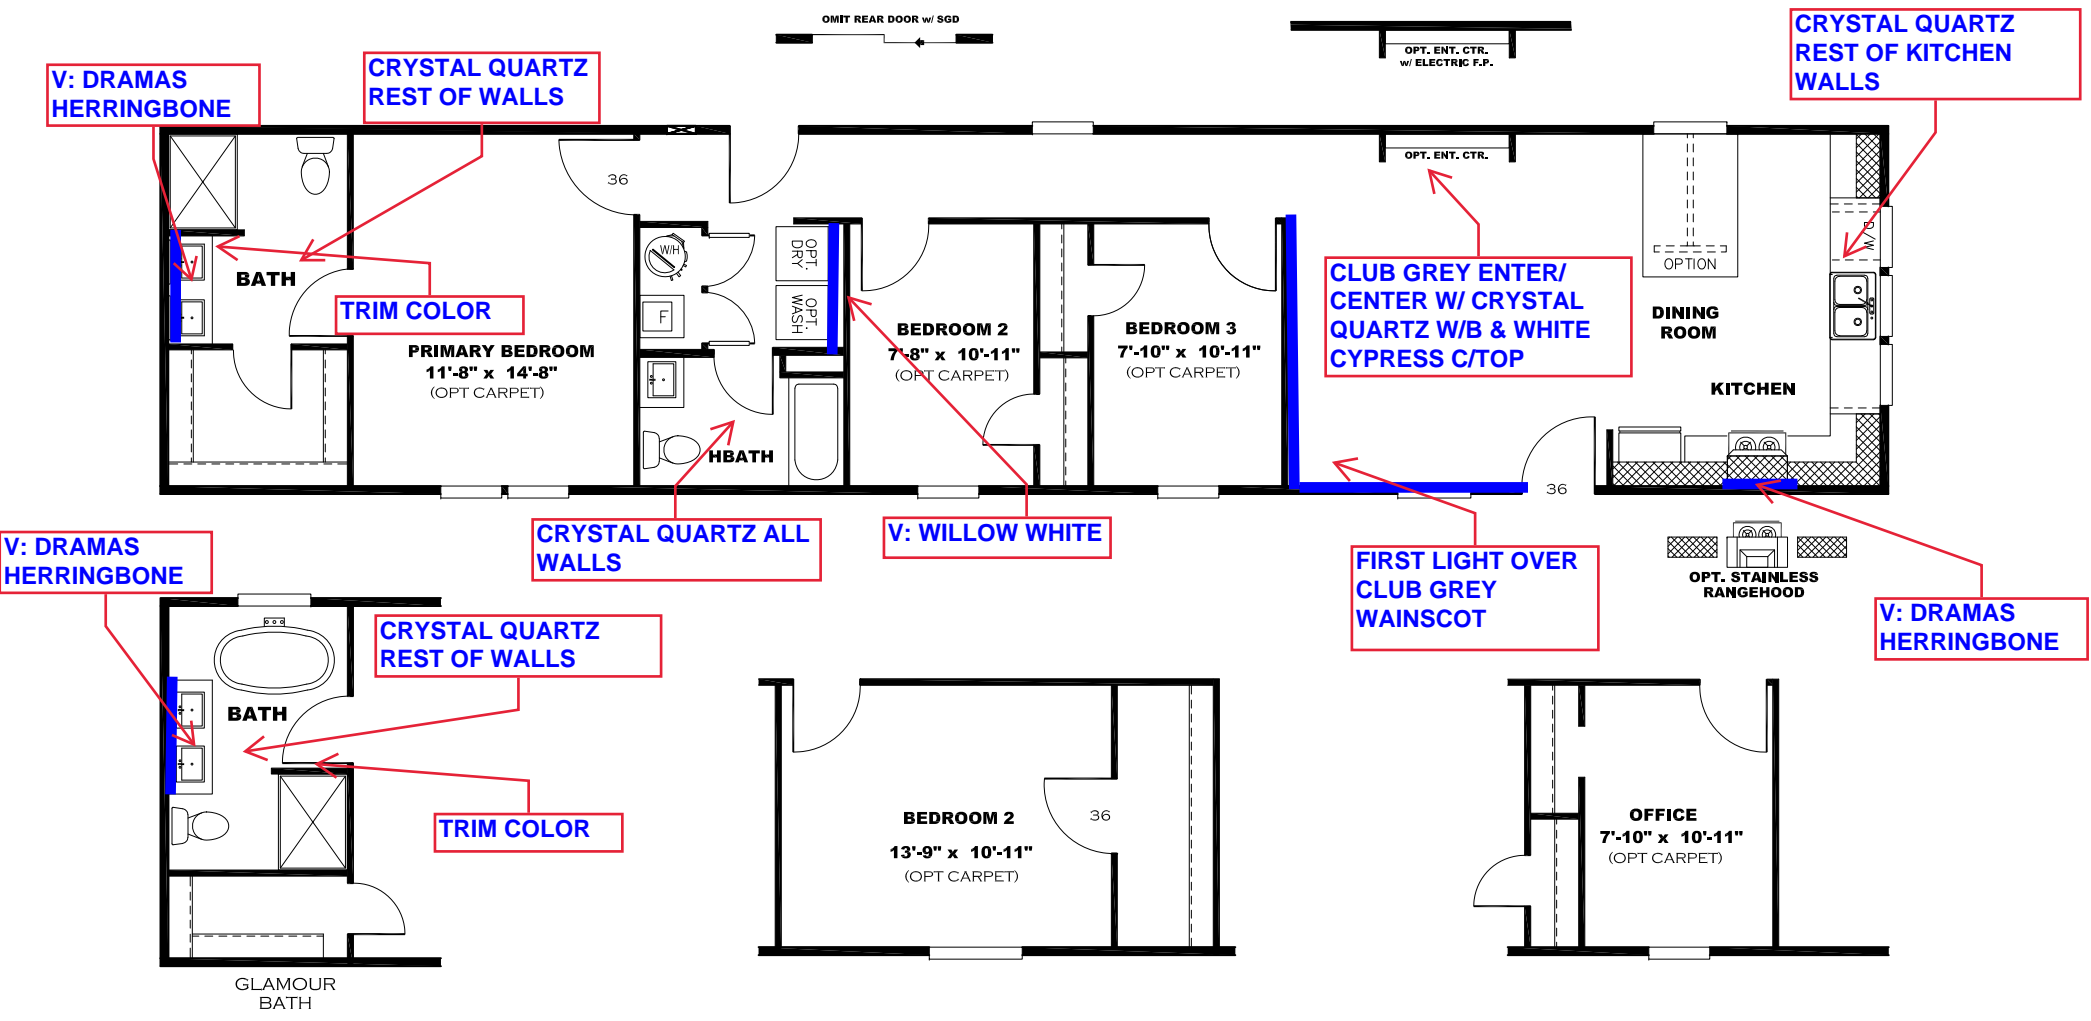

**\*\* SHINING STAR DECOR \*\***

- KITCHEN CABINET COLOR: ALABASTER WHITE
- KITCHEN COUNTERTOP COLOR: BRAZILIAN BLUE
- KITCHEN ISLAND CABINET COLOR: CLUB GREY
- KITCHEN ISLAND COUNTERTOP COLOR: WHITE CYPRESS
- HBATH CABINET COLOR: ALABASTER WHITE
- HBATH COUNTERTOP COLOR: BRAZILIAN BLUE
- PBATH CABINET COLOR: CLUB GREY
- PBATH COUNTERTOP COLOR: WHITE CYPRESS
- TRIM COLOR: CLUB GREY
- FLOOR VINYL:
- CARPET:

DRAWING# LFS-S128  
 MODEL# LFS16723S  
 16' x 72' LIFESTYLE