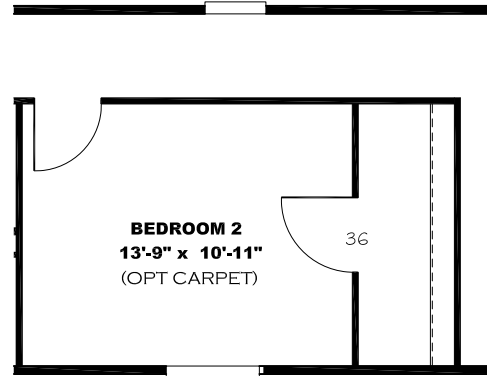

OMIT REAR DOOR W/ OPT SGD

OPT. ENT. CTR.
w/ ELECTRIC F.P.

2 BEDROOM OPTION

GLAMOUR
BATH

BEDROOM 2
13'-9" x 10'-11"
(OPT CARPET)

OFFICE
7'-10" x 10'-11"
(OPT CARPET)