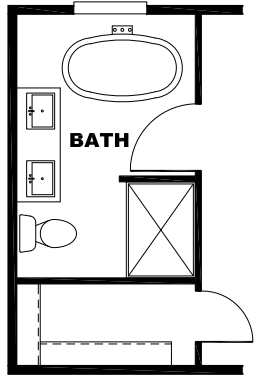

OMIT REAR DOOR W/ OPT SGD

OPT. ENT. CTR.
w/ ELECTRIC F.P.

2 BEDROOM OPTION

GLAMOUR
BATH

BEDROOM 2
13'-9" x 10'-11"
(OPT CARPET)

OFFICE
7'-10" x 10'-11"
(OPT CARPET)