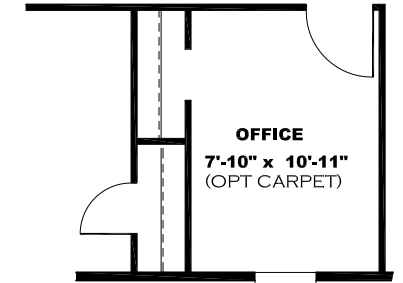

OMIT REAR DOOR W/ OPT SGD

OPT. ENT. CTR.
w/ ELECTRIC F.P.

2 BEDROOM OPTION

GLAMOUR
BATH

BEDROOM 2
13'-9" x 10'-11"
(OPT CARPET)

OFFICE
7'-10" x 10'-11"
(OPT CARPET)