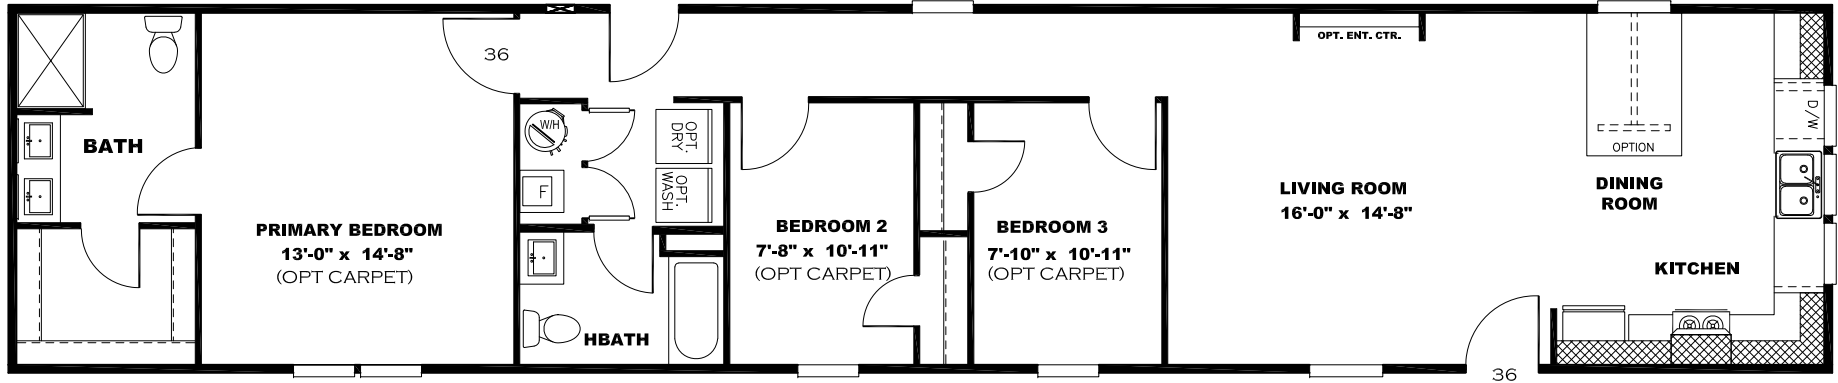

OMIT REAR DOOR W/ OPT SGD

OPT. ENT. CTR.
w/ ELECTRIC F.P.

2 BEDROOM OPTION

GLAMOUR
BATH

BEDROOM 2
13'-9" x 10'-11"
(OPT CARPET)

OFFICE
7'-10" x 10'-11"
(OPT CARPET)