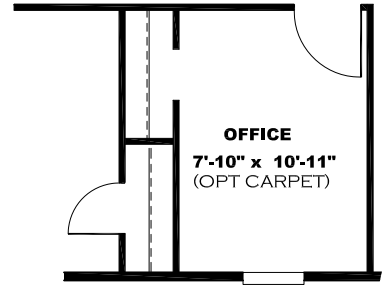

2 BEDROOM OPTION

V: ARABESQUE
MINERAL

GLAMOUR
BATH

TRIM COLOR

BEDROOM 2
13'-9" x 10'-11"
(OPT CARPET)

OFFICE
7'-10" x 10'-11"
(OPT CARPET)

KITCHEN CABINET COLOR : OAKLEY
KITCHEN COUNTERTOP COLOR: LISOLA
KITCHEN ISLAND COLOR: PLOVER
KITCHEN ISLAND COUNTERTOP COLOR: WHITE
CYPRESS
BATHS CABINET COLOR: OAKLEY
BATHS COUNTERTOP COLOR: LISOLA
TRIM COLOR: OAKLEY
VINYL COLOR:

DRAWING# LFS-S130
 MODEL# LFS16763S
 16' x 76' LIFESTYLE