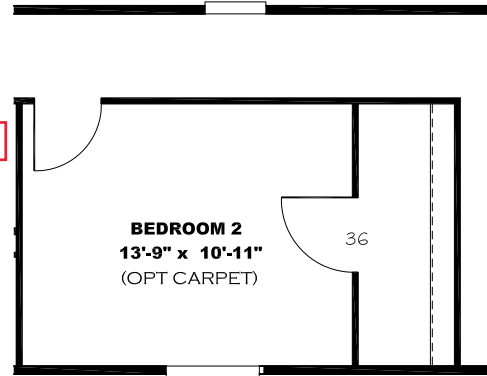

2 BEDROOM OPTION

V: ARABESQUE
MINERAL

GLAMOUR
BATH

TRIM COLOR

BEDROOM 2
13'-9" x 10'-11"
(OPT CARPET)

OFFICE
7'-10" x 10'-11"
(OPT CARPET)

KITCHEN CABINET COLOR : OAKLEY
KITCHEN COUNTERTOP COLOR: LISOLA
KITCHEN ISLAND COLOR: PLOVER
KITCHEN ISLAND COUNTERTOP COLOR: WHITE
CYPRESS
BATHS CABINET COLOR: OAKLEY
BATHS COUNTERTOP COLOR: LISOLA
TRIM COLOR: OAKLEY
VINYL COLOR:

DRAWING# LFS-S130
 MODEL# LFS16763S
 16' x 76' LIFESTYLE