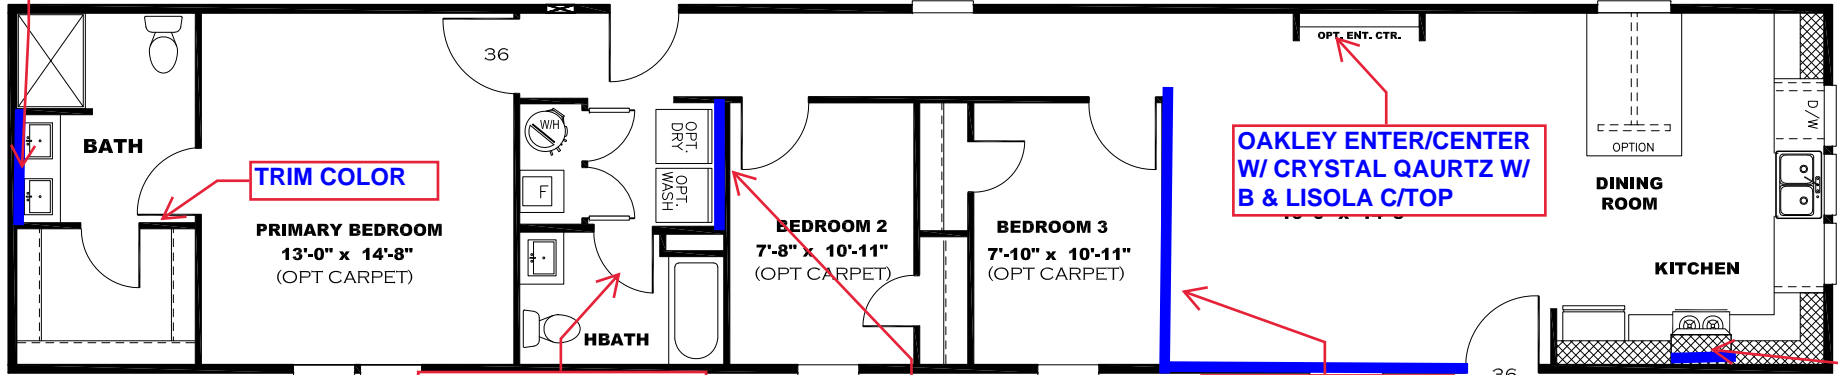

** GREEN RIVER DECOR **

OMIT REAR DOOR W/ OPT SGD

OPT. ENT. CTR.
w/ ELECTRIC F.P.

V: ARABESQUE
MINERAL

CRYSTAL QUARTZ ALL
WALLS

V: WILLOW WHITE

FIRST LIGHT OVER
OAKLEY WAINSCOT

V: ARABESQUE
MINERAL

V: ARABESQUE
MINERAL