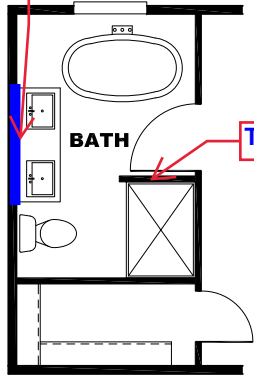

2 BEDROOM OPTION

V: ARABESQUE
MINERAL

GLAMOUR
BATH

TRIM COLOR

BEDROOM 2
13'-9" x 10'-11"
(OPT CARPET)

OFFICE
7'-10" x 10'-11"
(OPT CARPET)

KITCHEN CABINET COLOR : OAKLEY
KITCHEN COUNTERTOP COLOR: LISOLA
KITCHEN ISLAND COLOR: PLOVER
KITCHEN ISLAND COUNTERTOP COLOR: WHITE
CYPRESS
BATHS CABINET COLOR: OAKLEY
BATHS COUNTERTOP COLOR: LISOLA
TRIM COLOR: OAKLEY
VINYL COLOR:

DRAWING# LFS-S130
 MODEL# LFS16763S
 16' x 76' LIFESTYLE