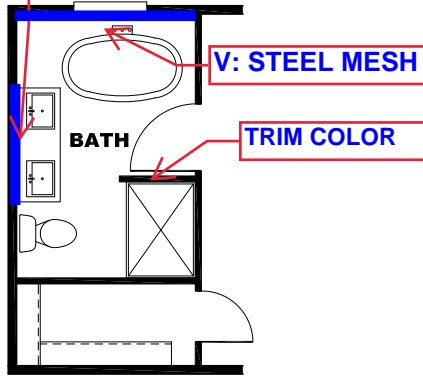

**** HEART OF STEEL DECOR ****

OMIT REAR DOOR W/ OPT SGD

OPT. ENT. CTR.
w/ ELECTRIC F.P.

V: ARABESQUE
MINERAL

2 BEDROOM OPTION

V: ARABESQUE
MINERAL

GLAMOUR
BATH

BEDROOM 2
13'-9" x 10'-11"
(OPT CARPET)

FIRST LIGHT OVER
CLUB GREY
WAINSCOT

V: ARABESQUE
MINERAL

OFFICE
7'-10" x 10'-11"
(OPT CARPET)

KITCHEN CABINET COLOR : ALABASTER WHITE
KITCHEN COUNTERTOP COLOR: FROST
KITCHEN ISLAND COLOR: ALABASTER WHITE
KITCHEN ISLAND COUNTERTOP COLOR: LISOLA
BATHS CABINET COLOR: ALABASTER WHITE
BATHS COUNTERTOP COLOR: LISOLA
TRIM COLOR: CLUB GREY
VINYL COLOR:

DRAWING# LFS-S130
 MODEL# LFS16763S
 16' x 76' LIFESTYLE