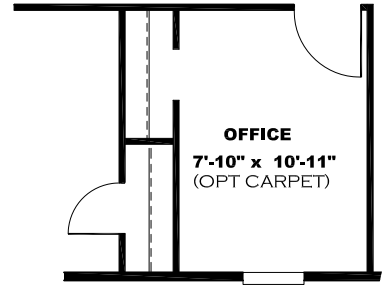

**** HEART OF STEEL DECOR ****

OMIT REAR DOOR W/ OPT SGD

OPT. ENT. CTR.
w/ ELECTRIC F.P.

V: ARABESQUE
MINERAL

2 BEDROOM OPTION

V: ARABESQUE
MINERAL

GLAMOUR
BATH

BEDROOM 2
13'-9" x 10'-11"
(OPT CARPET)

FIRST LIGHT OVER
CLUB GREY
WAINSCOT

V: ARABESQUE
MINERAL

OFFICE
7'-10" x 10'-11"
(OPT CARPET)

KITCHEN CABINET COLOR : ALABASTER WHITE
KITCHEN COUNTERTOP COLOR: FROST
KITCHEN ISLAND COLOR: ALABASTER WHITE
KITCHEN ISLAND COUNTERTOP COLOR: LISOLA
BATHS CABINET COLOR: ALABASTER WHITE
BATHS COUNTERTOP COLOR: LISOLA
TRIM COLOR: CLUB GREY
VINYL COLOR:

DRAWING# LFS-S130
 MODEL# LFS16763S
 16' x 76' LIFESTYLE