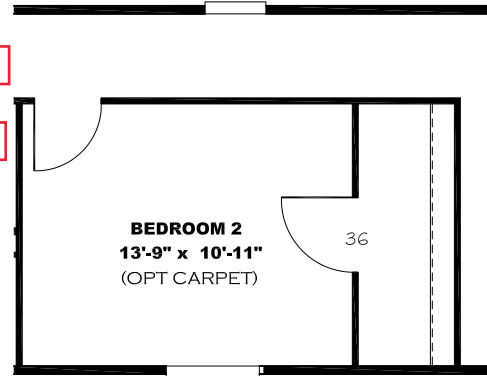

**** HEART OF STEEL DECOR ****

OMIT REAR DOOR W/ OPT SGD

OPT. ENT. CTR.
w/ ELECTRIC F.P.

V: ARABESQUE
MINERAL

2 BEDROOM OPTION

V: ARABESQUE
MINERAL

GLAMOUR
BATH

BEDROOM 2
13'-9" x 10'-11"
(OPT CARPET)

FIRST LIGHT OVER
CLUB GREY
WAINSCOT

V: ARABESQUE
MINERAL

OFFICE
7'-10" x 10'-11"
(OPT CARPET)

KITCHEN CABINET COLOR : ALABASTER WHITE
KITCHEN COUNTERTOP COLOR: FROST
KITCHEN ISLAND COLOR: ALABASTER WHITE
KITCHEN ISLAND COUNTERTOP COLOR: LISOLA
BATHS CABINET COLOR: ALABASTER WHITE
BATHS COUNTERTOP COLOR: LISOLA
TRIM COLOR: CLUB GREY
VINYL COLOR:

DRAWING# LFS-S130
 MODEL# LFS16763S
 16' x 76' LIFESTYLE