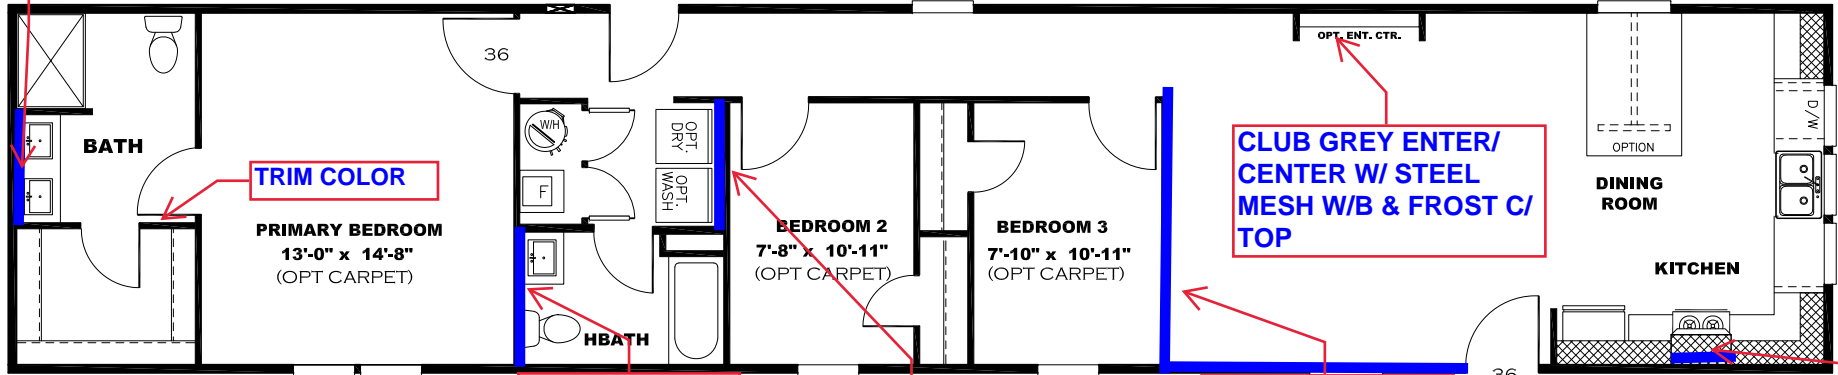

**** HEART OF STEEL DECOR ****

OMIT REAR DOOR W/ OPT SGD

OPT. ENT. CTR.
w/ ELECTRIC F.P.

V: ARABESQUE
MINERAL

2 BEDROOM OPTION

V: ARABESQUE
MINERAL

GLAMOUR
BATH

BEDROOM 2
13'-9" x 10'-11"
(OPT CARPET)

FIRST LIGHT OVER
CLUB GREY
WAINSCOT

V: ARABESQUE
MINERAL

OFFICE
7'-10" x 10'-11"
(OPT CARPET)

KITCHEN CABINET COLOR : ALABASTER WHITE
KITCHEN COUNTERTOP COLOR: FROST
KITCHEN ISLAND COLOR: ALABASTER WHITE
KITCHEN ISLAND COUNTERTOP COLOR: LISOLA
BATHS CABINET COLOR: ALABASTER WHITE
BATHS COUNTERTOP COLOR: LISOLA
TRIM COLOR: CLUB GREY
VINYL COLOR:

DRAWING# LFS-S130
 MODEL# LFS16763S
 16' x 76' LIFESTYLE