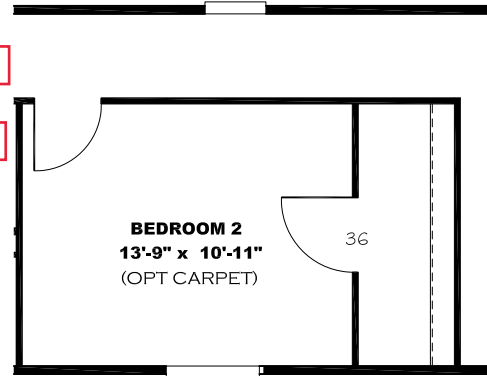

FIRST LIGHT OVER
CLUB GREY
WAINSCOT

V: ARABESQUE
MINERAL

2 BEDROOM OPTION

V: ARABESQUE
MINERAL

V: STEEL MESH

TRIM COLOR

GLAMOUR
BATH

BEDROOM 2
13'-9" x 10'-11"
(OPT CARPET)

36

OFFICE
7'-10" x 10'-11"
(OPT CARPET)

36

KITCHEN CABINET COLOR : ALABASTER WHITE
KITCHEN COUNTERTOP COLOR: FROST
KITCHEN ISLAND COLOR: ALABASTER WHITE
KITCHEN ISLAND COUNTERTOP COLOR: LISOLA
BATHS CABINET COLOR: ALABASTER WHITE
BATHS COUNTERTOP COLOR: LISOLA
TRIM COLOR: CLUB GREY
VINYL COLOR:

DRAWING# LFS-S130
 MODEL# LFS16763S
 16' x 76' LIFESTYLE