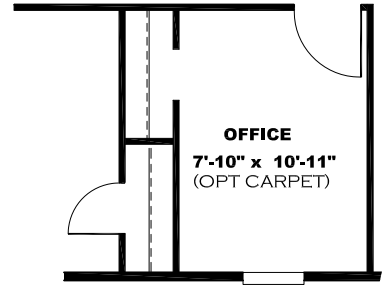

FIRST LIGHT OVER
CLUB GREY
WAINSCOT

V: ARABESQUE
MINERAL

2 BEDROOM OPTION

V: ARABESQUE
MINERAL

V: STEEL MESH

TRIM COLOR

GLAMOUR
BATH

BEDROOM 2
13'-9" x 10'-11"
(OPT CARPET)

36

OFFICE
7'-10" x 10'-11"
(OPT CARPET)

36

KITCHEN CABINET COLOR : ALABASTER WHITE
KITCHEN COUNTERTOP COLOR: FROST
KITCHEN ISLAND COLOR: ALABASTER WHITE
KITCHEN ISLAND COUNTERTOP COLOR: LISOLA
BATHS CABINET COLOR: ALABASTER WHITE
BATHS COUNTERTOP COLOR: LISOLA
TRIM COLOR: CLUB GREY
VINYL COLOR:

DRAWING# LFS-S130
 MODEL# LFS16763S
 16' x 76' LIFESTYLE