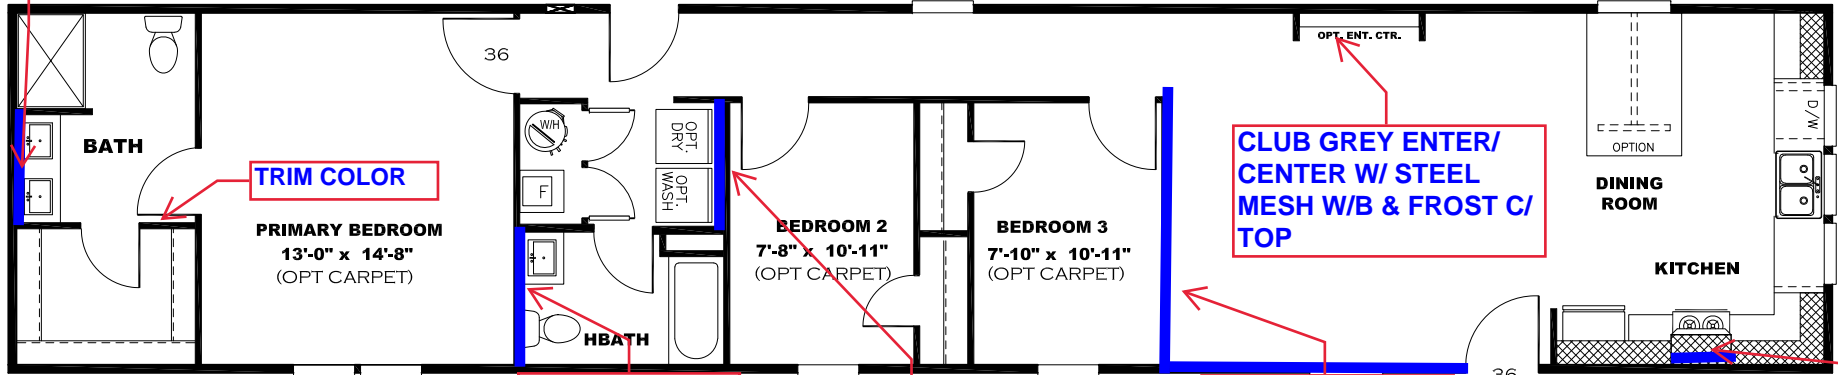

**** HEART OF STEEL DECOR ****

OMIT REAR DOOR W/ OPT SGD

OPT. ENT. CTR.
w/ ELECTRIC F.P.

V: ARABESQUE
MINERAL

CLUB GREY ENTER/
CENTER W/ STEEL
MESH W/B & FROST C/
TOP

TRIM COLOR

V: STEEL MESH

V: WILLOW WHITE

FIRST LIGHT OVER
CLUB GREY
WAINSCOT

V: ARABESQUE
MINERAL

2 BEDROOM OPTION

V: ARABESQUE
MINERAL

V: STEEL MESH

TRIM COLOR

GLAMOUR
BATH

BEDROOM 2
13'-9" x 10'-11"
(OPT CARPET)

36

OFFICE
7'-10" x 10'-11"
(OPT CARPET)

36

KITCHEN CABINET COLOR : ALABASTER WHITE
KITCHEN COUNTERTOP COLOR: FROST
KITCHEN ISLAND COLOR: ALABASTER WHITE
KITCHEN ISLAND COUNTERTOP COLOR: LISOLA
BATHS CABINET COLOR: ALABASTER WHITE
BATHS COUNTERTOP COLOR: LISOLA
TRIM COLOR: CLUB GREY
VINYL COLOR:

DRAWING# LFS-S130
 MODEL# LFS16763S
 16' x 76' LIFESTYLE