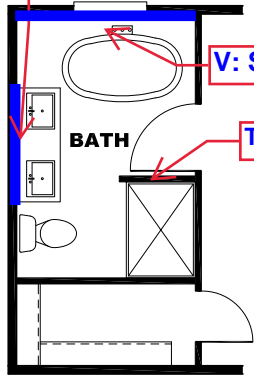

**** HEART OF STEEL DECOR ****

OMIT REAR DOOR W/ OPT SGD

OPT. ENT. CTR.
w/ ELECTRIC F.P.

V: ARABESQUE
MINERAL

CLUB GREY ENTER/
CENTER W/ STEEL
MESH W/B & FROST C/
TOP

TRIM COLOR

V: STEEL MESH

V: WILLOW WHITE

FIRST LIGHT OVER
CLUB GREY
WAINSCOT

V: ARABESQUE
MINERAL

2 BEDROOM OPTION

V: ARABESQUE
MINERAL

V: STEEL MESH

TRIM COLOR

GLAMOUR
BATH

BEDROOM 2
13'-9" x 10'-11"
(OPT CARPET)

36

OFFICE
7'-10" x 10'-11"
(OPT CARPET)

36

KITCHEN CABINET COLOR : ALABASTER WHITE
KITCHEN COUNTERTOP COLOR: FROST
KITCHEN ISLAND COLOR: ALABASTER WHITE
KITCHEN ISLAND COUNTERTOP COLOR: LISOLA
BATHS CABINET COLOR: ALABASTER WHITE
BATHS COUNTERTOP COLOR: LISOLA
TRIM COLOR: CLUB GREY
VINYL COLOR:

DRAWING# LFS-S130
 MODEL# LFS16763S
 16' x 76' LIFESTYLE