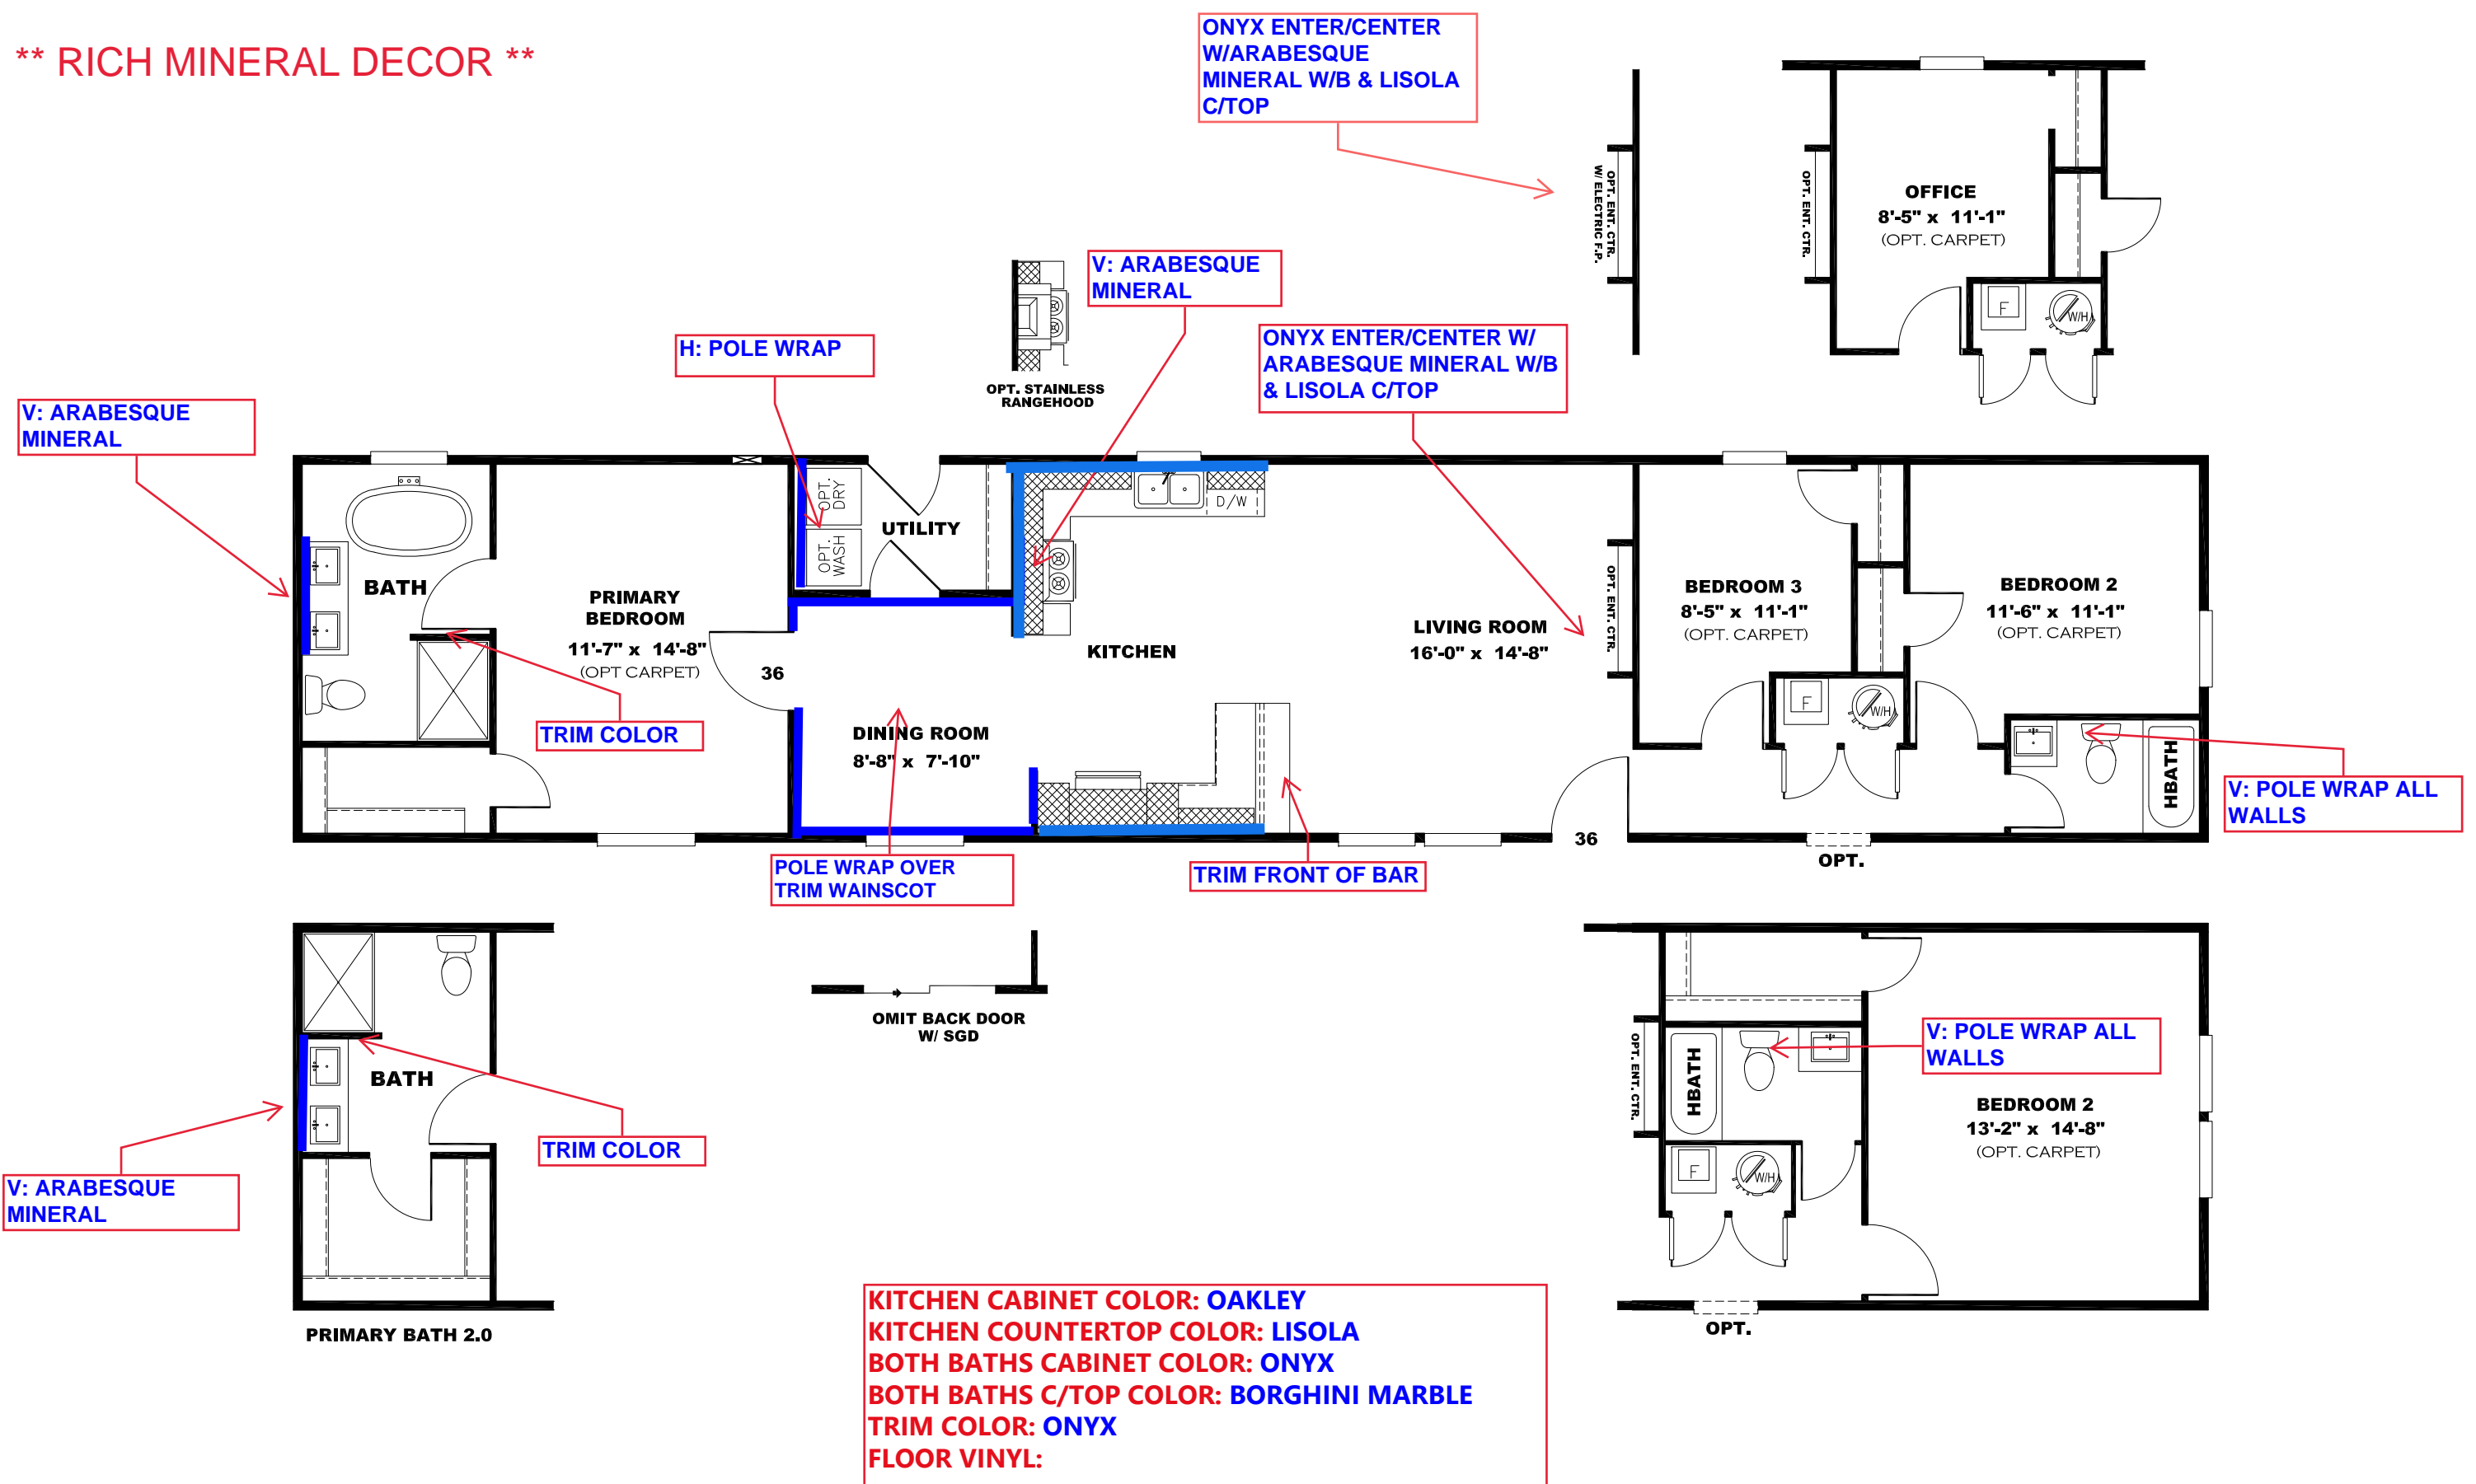

**** RICH MINERAL DECOR ****

DRAWING# LFS-22S096
MODEL# LFS16763Q
16' X 76' LIFESTYLE