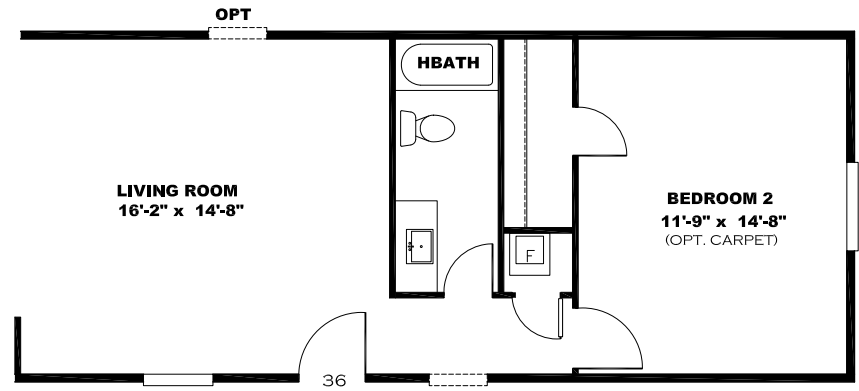

VENETIAN GLAMOUR BATH

OPT. 2 BEDROOM

OPT DESIGNER SHOWER ONLY BATH

STD BATH W/ 48" SHOWER