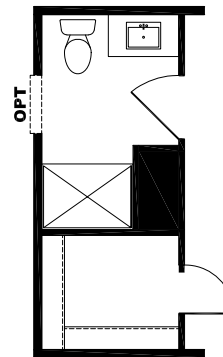

VENETIAN GLAMOUR BATH

OPT. 2 BEDROOM

OPT DESIGNER SHOWER ONLY BATH

STD BATH W/ 48" SHOWER