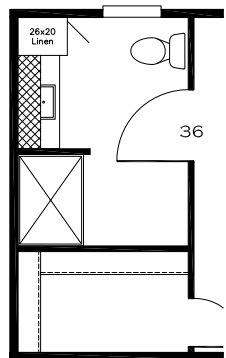

VENETIAN GLAMOUR BATH

OPT. 2 BEDROOM

OPT DESIGNER SHOWER ONLY BATH

STD BATH W/ 48" SHOWER