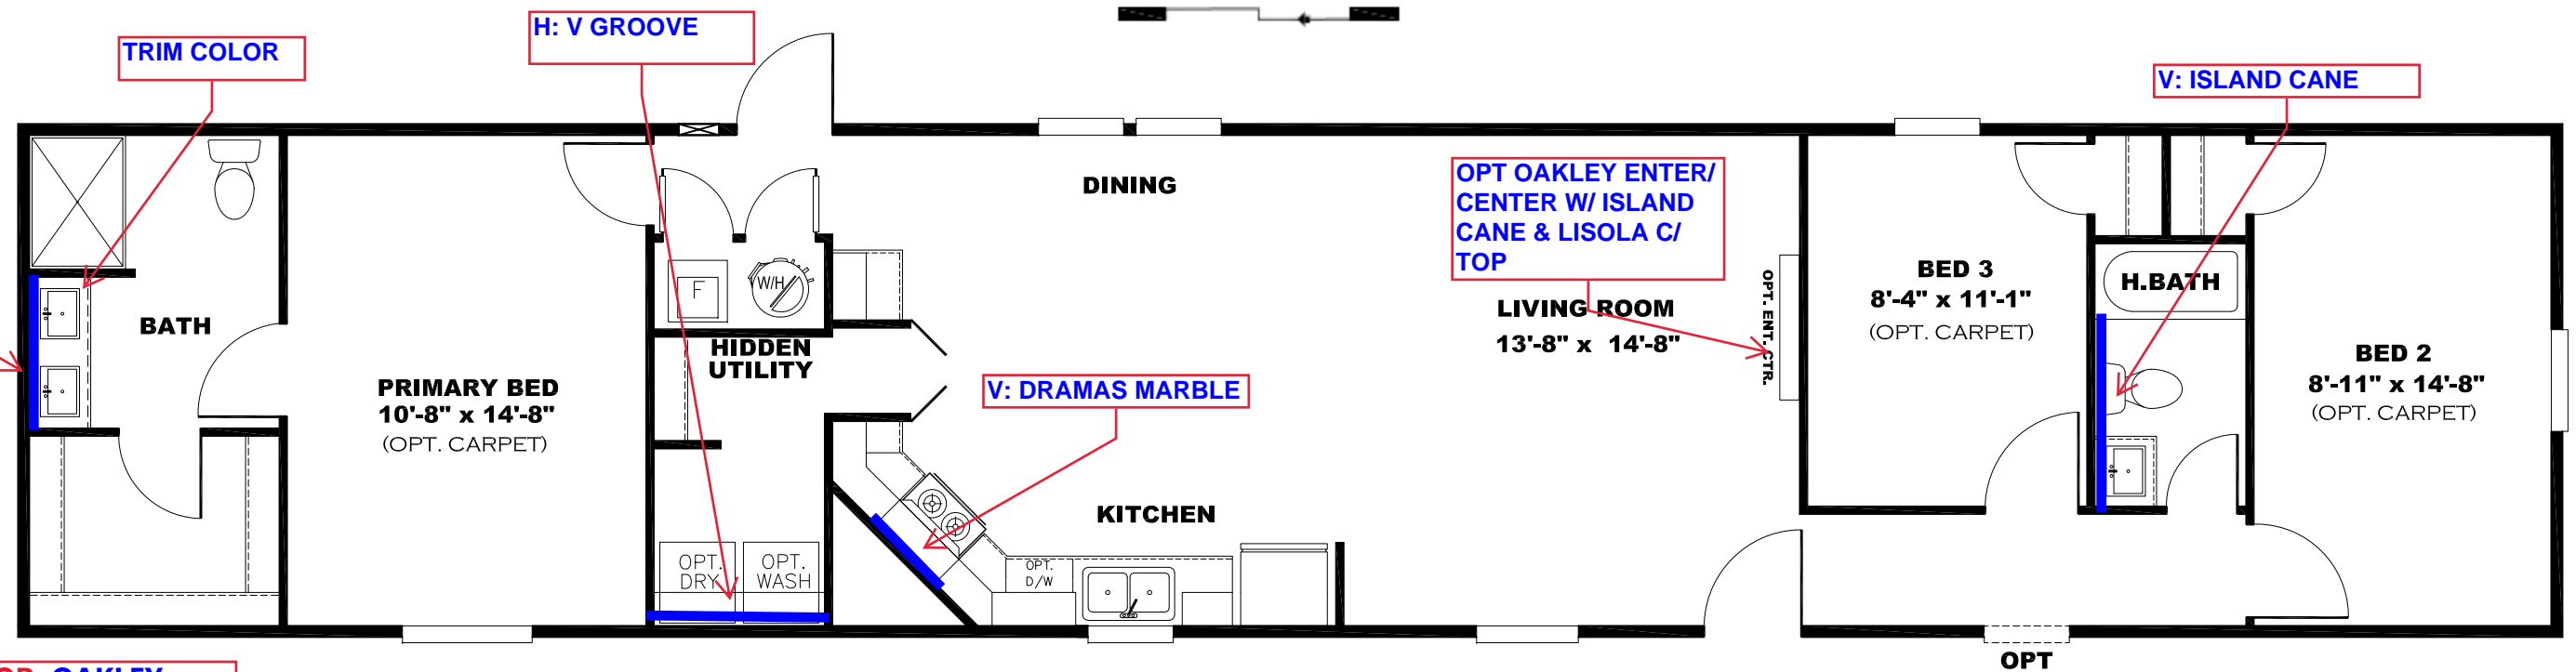

**\*\* GREEN RIVER DECOR \*\***

OMIT REAR DOOR  
W/ OPT. SGD

**KITCHEN CABINET COLOR: OAKLEY**  
**KITCHEN COUNTERTOP COLOR: LISOLA**  
**KITCHEN ISLAND: PLOVER**  
**KITCHEN ISLAND COUNTER TOP: FIELD ELM**  
**BATHS CABINET COLOR: OAKLEY**  
**BATHS COUNTERTOP COLOR: LISOLA**  
**TRIM COLOR: OAKLEY**  
**FLOOR VINYL:**  
**CARPET:**