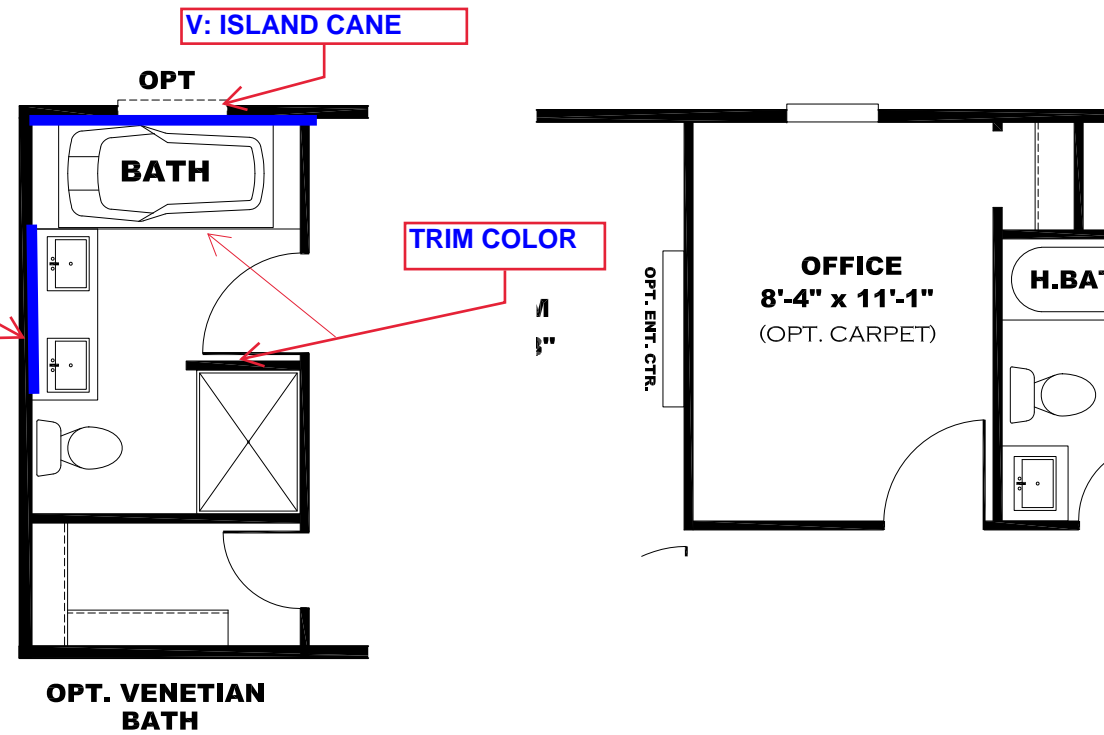

**\*\* GREEN RIVER DECOR \*\***

OMIT REAR DOOR  
W/ OPT. SGD

**KITCHEN CABINET COLOR: OAKLEY**  
**KITCHEN COUNTERTOP COLOR: LISOLA**  
**KITCHEN ISLAND: PLOVER**  
**KITCHEN ISLAND COUNTER TOP: FIELD ELM**  
**BATHS CABINET COLOR: OAKLEY**  
**BATHS COUNTERTOP COLOR: LISOLA**  
**TRIM COLOR: OAKLEY**  
**FLOOR VINYL:**  
**CARPET:**