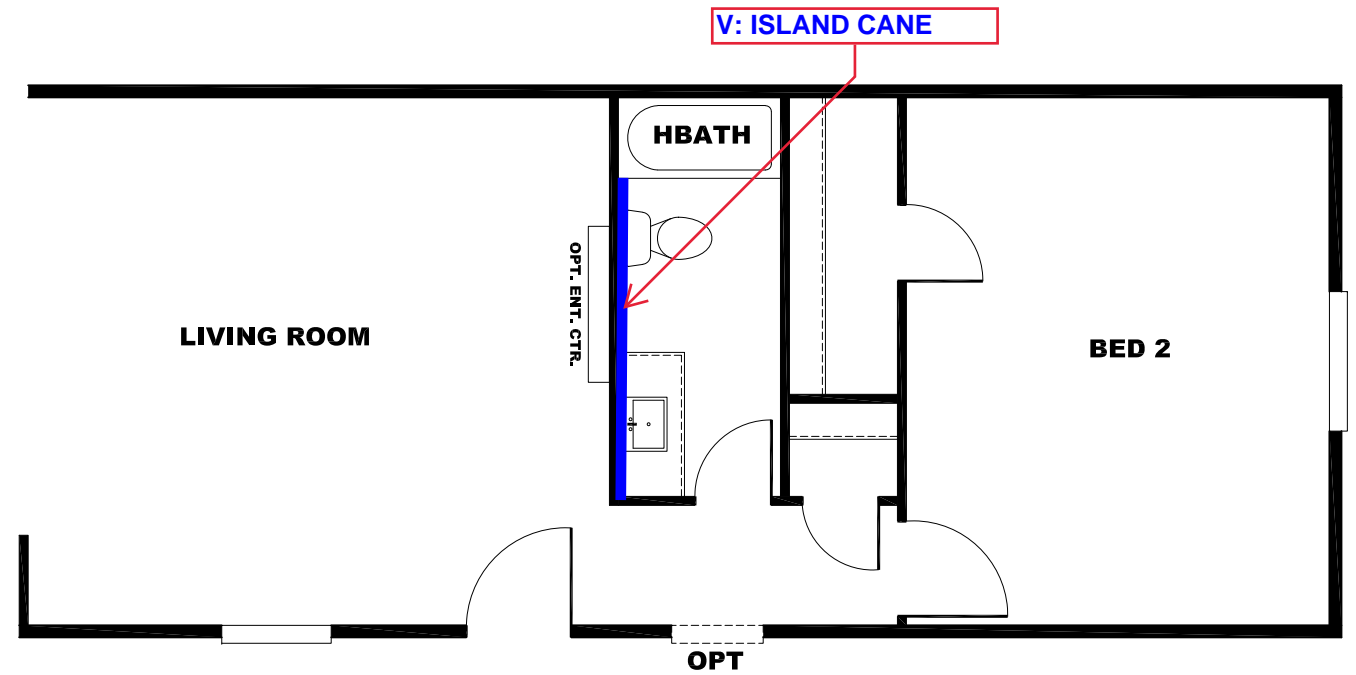

**\*\* GREEN RIVER DECOR \*\***

OMIT REAR DOOR  
W/ OPT. SGD

**KITCHEN CABINET COLOR: OAKLEY**  
**KITCHEN COUNTERTOP COLOR: LISOLA**  
**KITCHEN ISLAND: PLOVER**  
**KITCHEN ISLAND COUNTER TOP: FIELD ELM**  
**BATHS CABINET COLOR: OAKLEY**  
**BATHS COUNTERTOP COLOR: LISOLA**  
**TRIM COLOR: OAKLEY**  
**FLOOR VINYL:**  
**CARPET:**