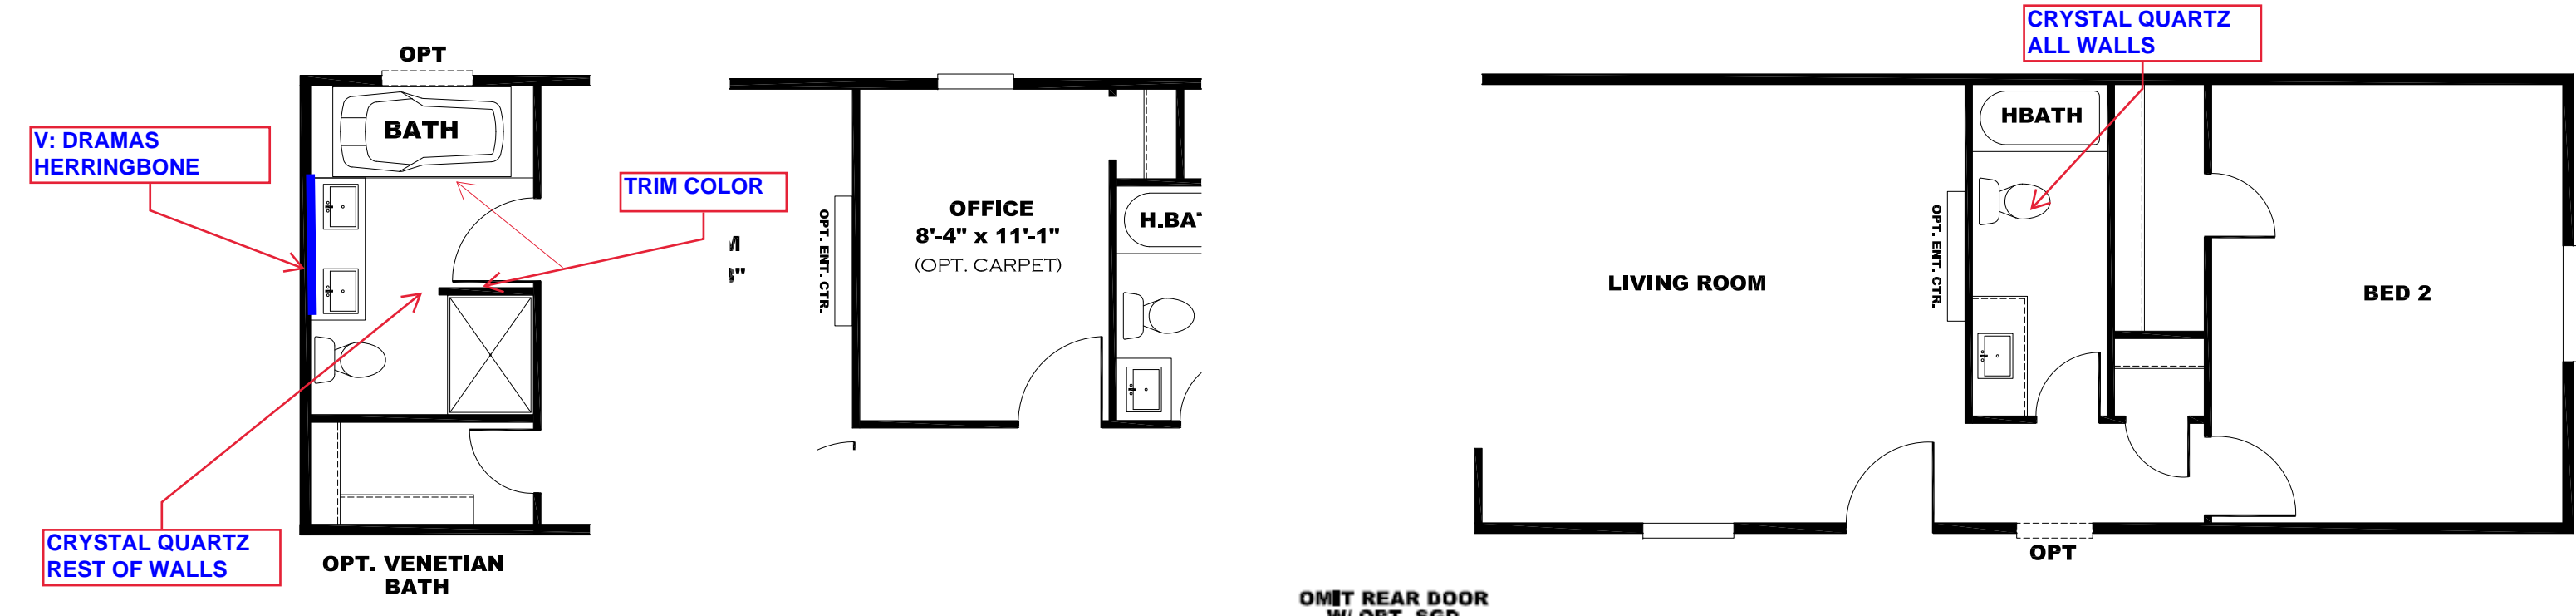

**** KODA CHROME DECOR ****

OMIT REAR DOOR
W/ OPT. SGD

KITCHEN CABINET COLOR: CLUB GREY
KITCHEN COUNTERTOP COLOR: FROST
KITCHEN ISLAND: ALABASTER WHITE
KITCHEN ISLAND COUNTER TOP: WHITE CYPRESS
BATHS CABINET COLOR: CLUB GREY
BATHS COUNTERTOP COLOR: FROST
TRIM COLOR: CLUB GREY
FLOOR VINYL:
CARPET:

DRAWING# BRX-S115
 MODEL# BRX16763P
 16' x 76' BLAZER