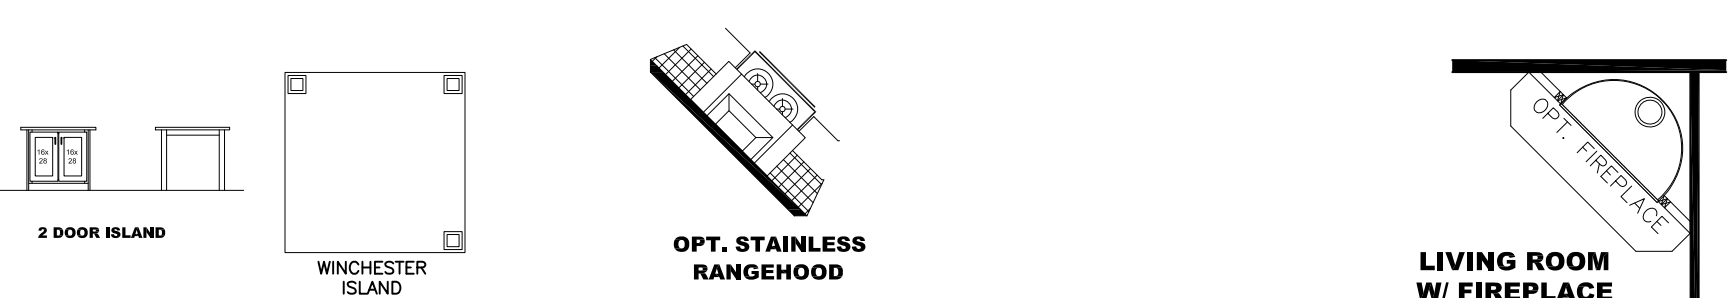

**** KODA CHROME DECOR ****

OMIT REAR DOOR
W/ OPT. SGD

KITCHEN CABINET COLOR: CLUB GREY
KITCHEN COUNTERTOP COLOR: FROST
KITCHEN ISLAND: ALABASTER WHITE
KITCHEN ISLAND COUNTER TOP: WHITE CYPRESS
BATHS CABINET COLOR: CLUB GREY
BATHS COUNTERTOP COLOR: FROST
TRIM COLOR: CLUB GREY
FLOOR VINYL:
CARPET:

DRAWING# BRX-S115
 MODEL# BRX16763P
 16' x 76' BLAZER