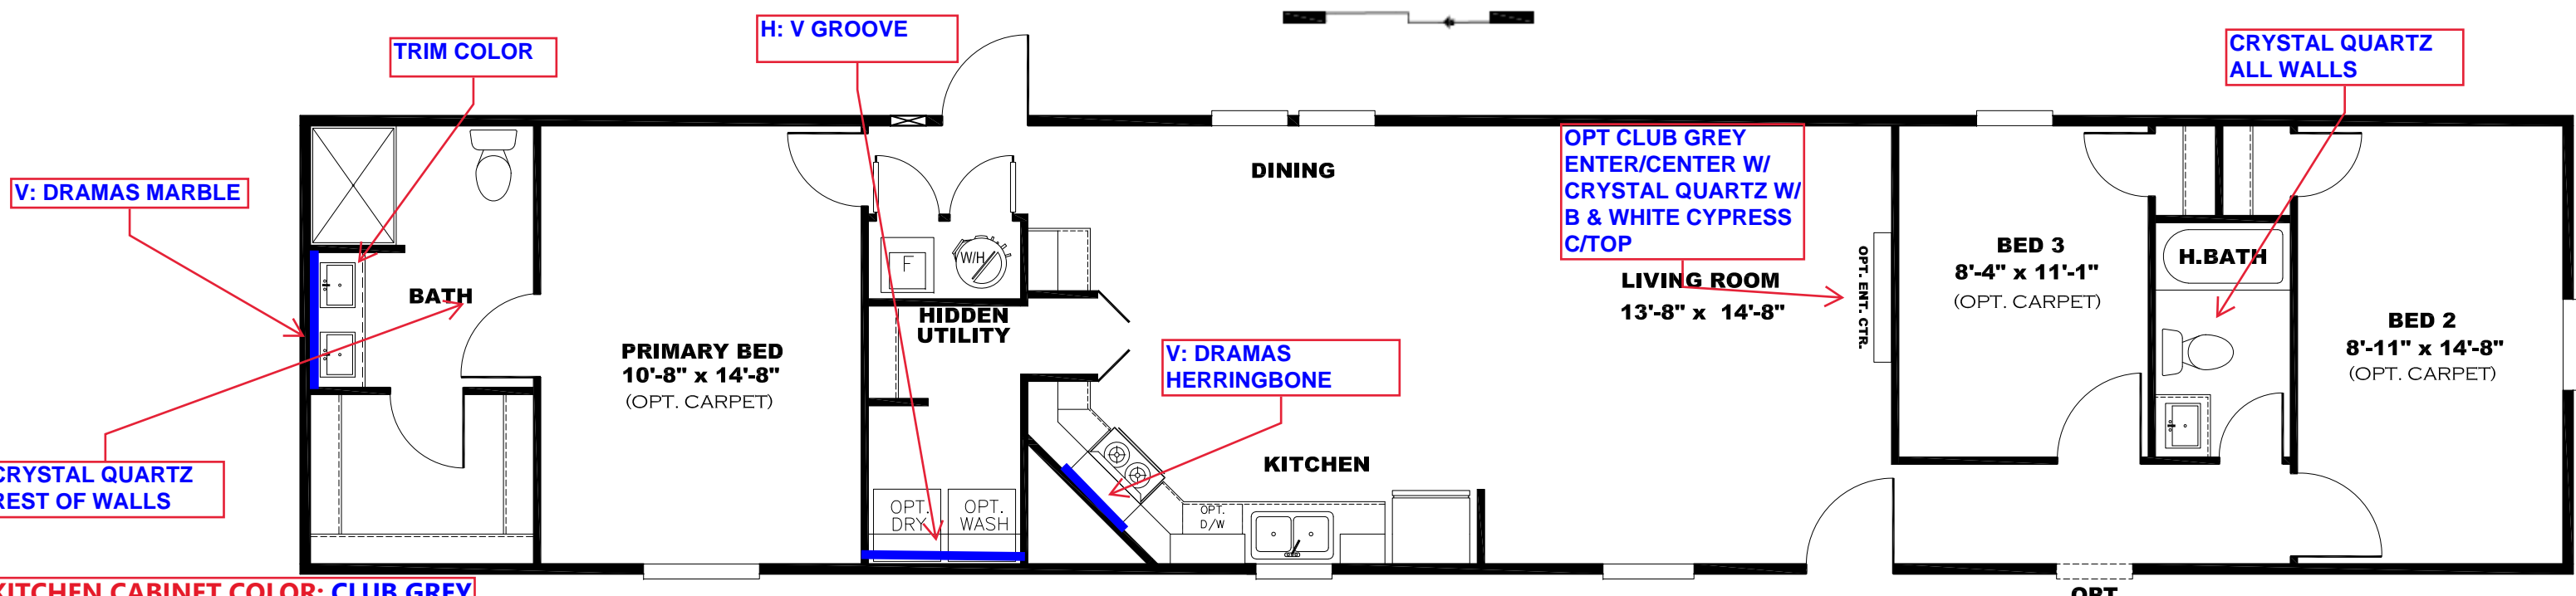

**** KODA CHROME DECOR ****

OMIT REAR DOOR
W/ OPT. SGD

KITCHEN CABINET COLOR: CLUB GREY
KITCHEN COUNTERTOP COLOR: FROST
KITCHEN ISLAND: ALABASTER WHITE
KITCHEN ISLAND COUNTER TOP: WHITE CYPRESS
BATHS CABINET COLOR: CLUB GREY
BATHS COUNTERTOP COLOR: FROST
TRIM COLOR: CLUB GREY
FLOOR VINYL:
CARPET:

DRAWING# BRX-S115
 MODEL# BRX16763P
 16' x 76' BLAZER